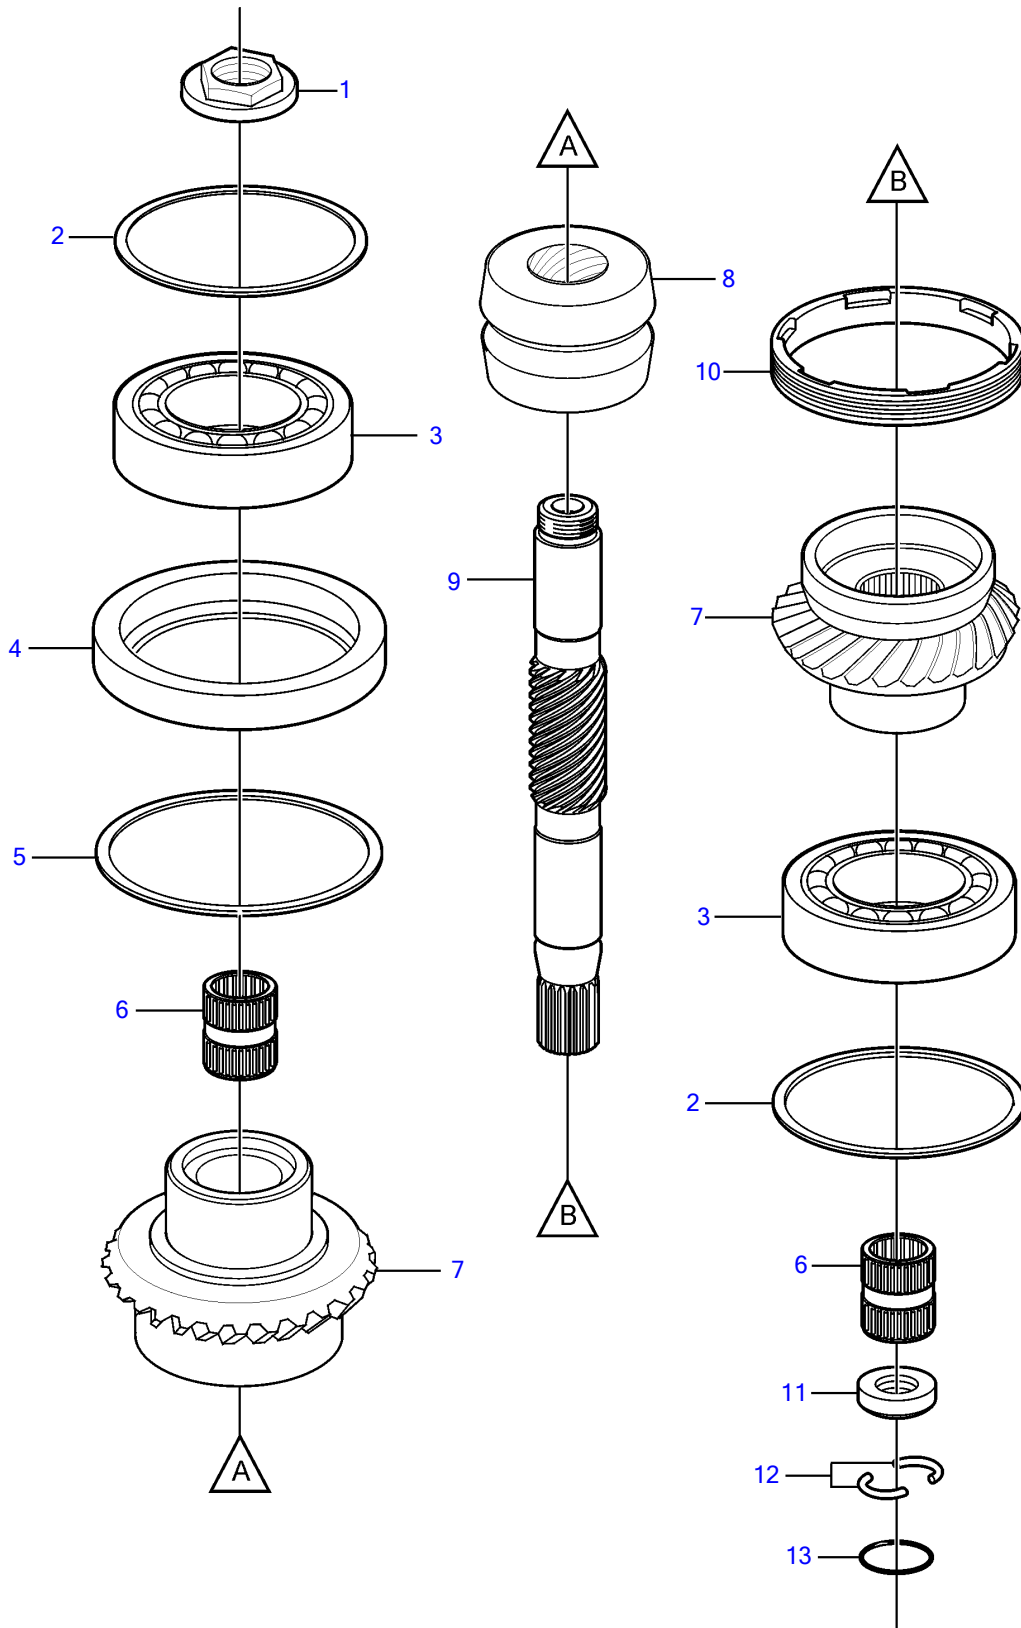

SX-A 1.43, SX-A 1.51, SX-A 1.60, DPS-A 1.68, DPS-A 1.78, DPS-A 1.95, DPS-A OXi 1.78, DPS-A OXi 1.95, DPS-B 178, DPS-B 1.95, DPS-B OX 1.78, DPS-B OX 1.95

23246

SX-A 1.43, SX-A 1.51, SX-A 1.60, DPS-A 1.68, DPS-A 1.78, DPS-A 1.95, DPS-A OXI 1.78, DPS-A OXI 1.95, DPS-B 178, DPS-B 1.95, DPS-B OX 1.78, DPS-B OX 1.95

REF	PART NO.	QTY	DESCRIPTION	NOTES
1	3852301	1	Nut	TH=0.00
	3852302	1	Nut	TH=0.20mm
	3852303	1	Nut	TH=0.40mm
	3852375	1	Nut	TH=0.60mm
2	3860615	1	Shim	TH=0.002"
	3860616	1	Shim	TH=0.003"
	3860617	1	Shim	TH=0.004"
	3860618	1	Shim	TH=0.005"
	3860619	1	Shim	TH=0.010"
3	11028	2	Ball bearing	
4	3841970	1	Ring	
5	3842161	1	Shim	TH=0.002"
	3842162	1	Shim	TH=0.003"
	3842163	1	Shim	TH=0.004"
	3842164	1	Shim	TH=0.005"
	3842165	1	Shim	TH=0.010"
6	3852390	2	Bearing	
7	21130692	1	Kit	
		1	• Gear set	replaced by kit
8	3807613	1	• Sliding sleeve	
9	3852292	1	Shaft	
10	3860106	1	Ring	
11	3860273	1	Spacer ring	
12	3852295	2	Locking clip	
13	949656	1	O-ring	