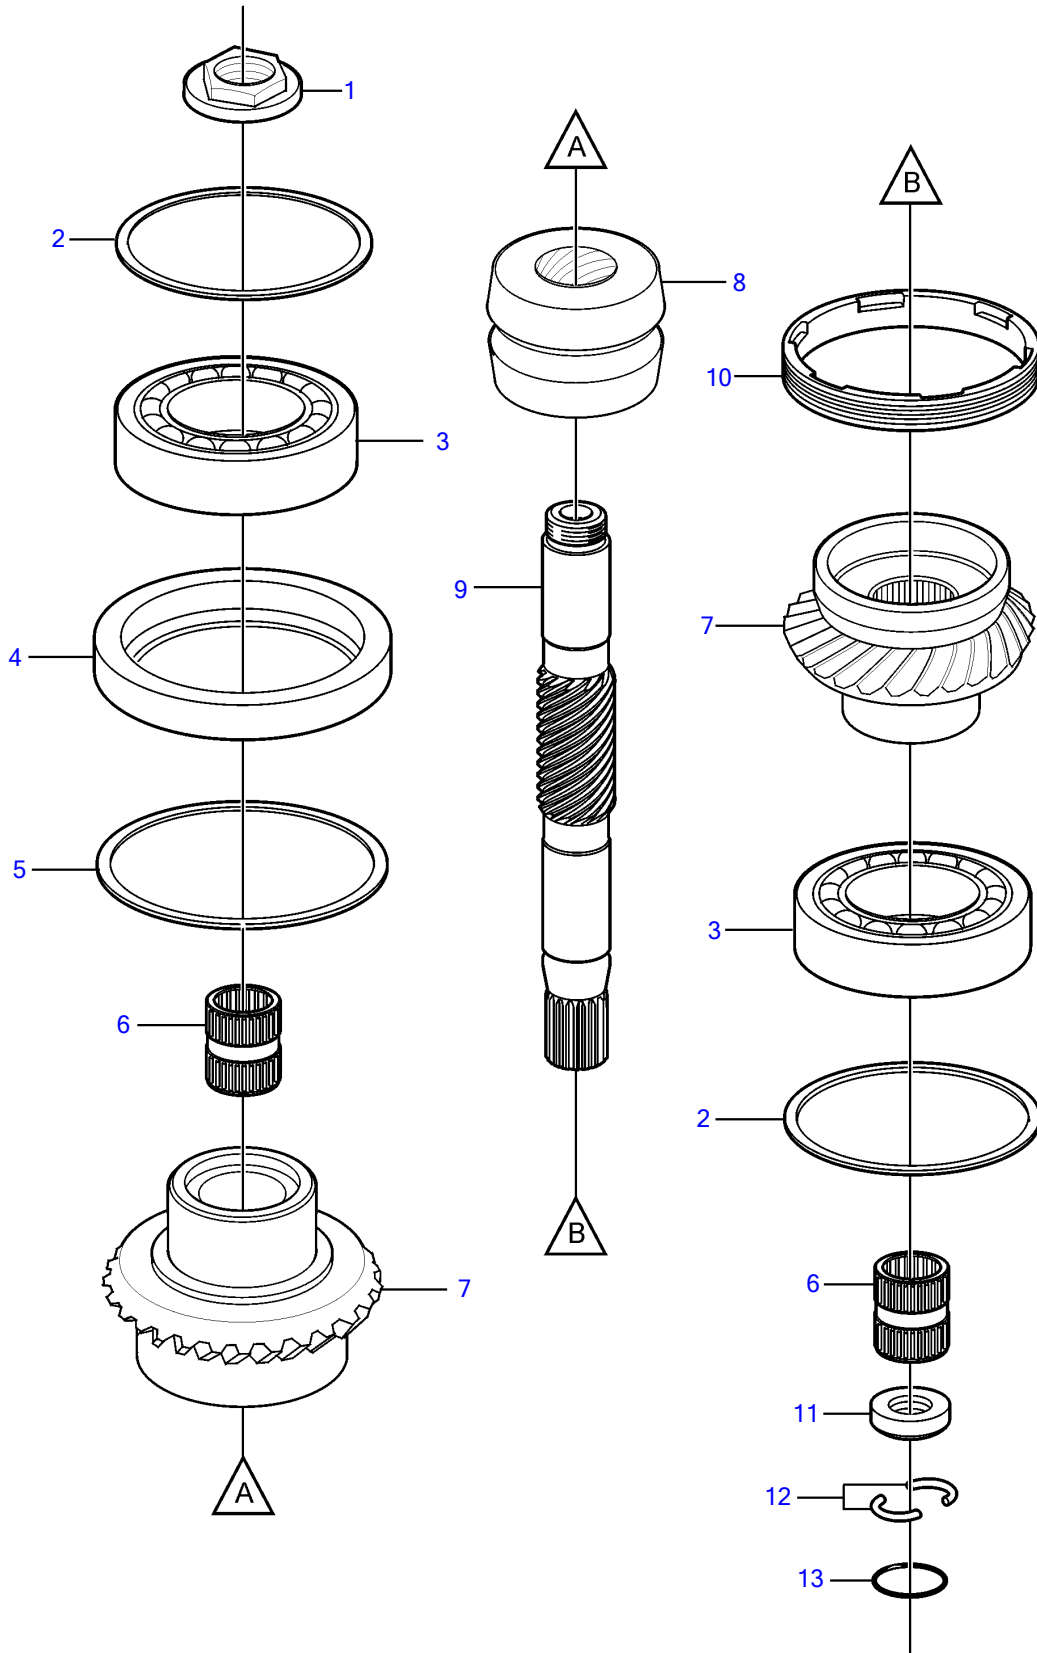

DPS-A 2.14, DPS-A OXi 2.14, DPS-B 2.14, DPS-B OX 2.14

23246

DPS-A 2.14, DPS-A OXi 2.14, DPS-B 2.14, DPS-B OX 2.14

REF	PART NO.	QTY	DESCRIPTION	NOTES
1	3852301	1	Nut	TH=0.00
	3852302	1	Nut	TH=0.20mm
	3852303	1	Nut	TH=0.40mm
	3852375	1	Nut	TH=0.60mm
2	3860615	1	Shim	TH=0.002"
	3860616	1	Shim	TH=0.003"
	3860617	1	Shim	TH=0.004"
	3860618	1	Shim	TH=0.005"
	3860619	1	Shim	TH=0.010"
3	11028	2	Ball bearing	
4	3841970	1	Ring	
5	3842161	1	Shim	TH=0.002"
	3842162	1	Shim	TH=0.003"
	3842163	1	Shim	TH=0.004"
	3842164	1	Shim	TH=0.005"
	3842165	1	Shim	TH=0.010"
6	3852390	2	Bearing	
7	21276164	1	Kit	
		1	• Gear set	replaced by kit
8	3807613	1	• Sliding sleeve	
9	3852292	1	Shaft	
10	3860106	1	Ring	
11		1	Spacer ring	
12	3852295	2	Locking clip	
13	949656	1	O-ring	