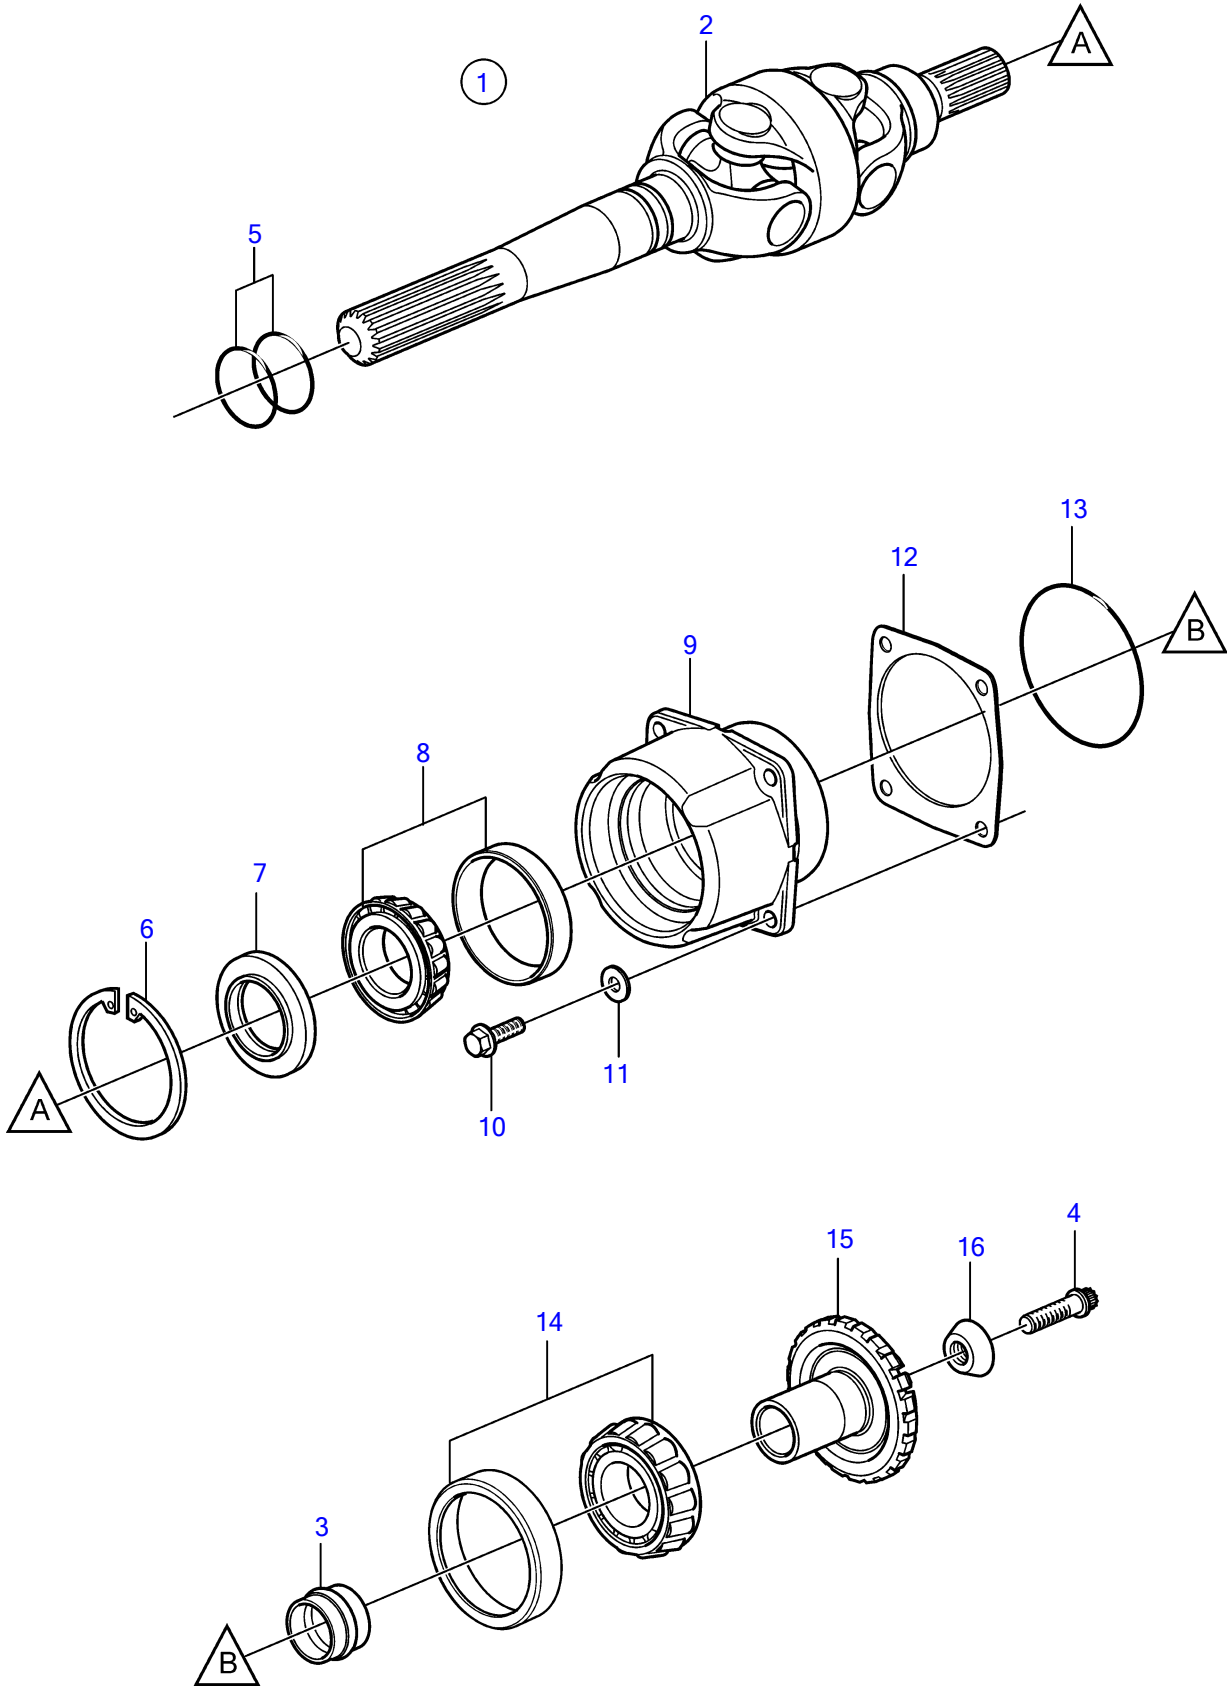

DPS-B1 OX, 1.95, DPS-B1 OX, 2.14, DPS-B1 OX, 2.32, DPS-B1 OX

DPS-B1 OX, 1.95, DPS-B1 OX, 2.14, DPS-B1 OX, 2.32, DPS-B1 OX

| REF | PART NO. | QTY | DESCRIPTION | SEE SEC. | NOTES |
|-----|----------|-----|---------------------|-------------|------------------------------|
| 1 | 3860842 | 1 | Kit | | |
| | | | • Bulletin P-44-1-5 | P-44-1-5-EN | U-joints |
| 2 | | 1 | • Universal joint | | Not sold separately |
| 3 | 3852304 | 1 | • Sleeve | | |
| 4 | 3860364 | 1 | • Screw | | |
| 5 | 997368 | 2 | O-ring | | |
| 6 | 914538 | 1 | Snap ring | | |
| 7 | 3852272 | 1 | Sealing | | |
| 8 | 3850853 | 1 | Bearing | | replaced by next part number |
| | 183247 | 1 | Roller bearing | | |
| 9 | 22240365 | 1 | Bearing carrier | | |
| 10 | 21906721 | 4 | Flange screw | | |
| 11 | 982408 | 4 | Washer | | |
| 12 | 3842039 | 1 | Shim | | TH=0.003" |
| | 3842040 | 1 | Shim | | TH=0.004" |
| | 3842041 | 1 | Shim | | TH=0.005" |
| | 3842042 | 1 | Shim | | TH=0.010" |
| 13 | 925095 | 1 | O-ring | | replaced by next part number |
| | 967344 | 1 | O-ring | | |
| 14 | 3850852 | 1 | Bearing | | |
| 15 | 21130692 | 1 | Kit | | 1.95:1, includes shift cone |
| | | 1 | Gear | | 2.32:1 |
| | | 1 | Gear set | | 2.14:1 |
| 16 | 853026 | 1 | Washer | | |