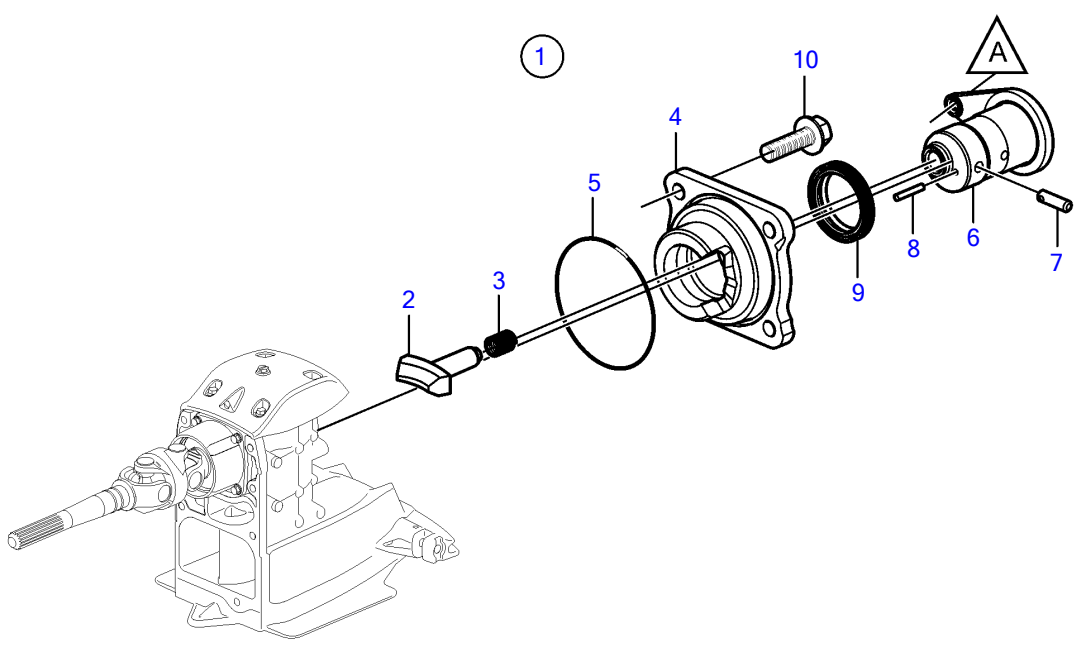

SX-A, DPS-A, SX-A 1.43, SX-A 1.51, SX-A 1.60, SX-A 1.66, SX-A 1.79, SX-A 1.89, SX-A 1.97, SX-A 2.18, DPS-A 1.68, DPS-A 1.78, DPS-A 1.95, DPS-A 2.11, DPS-A 2.14, DPS-A 2.32

23252

SX-A, DPS-A, SX-A 1.43, SX-A 1.51, SX-A 1.60, SX-A 1.66, SX-A 1.79, SX-A 1.89, SX-A 1.97, SX-A 2.18, DPS-A 1.68, DPS-A 1.78, DPS-A 1.95, DPS-A 2.11, DPS-A 2.14, DPS-A 2.32

REF	PART NO.	QTY	DESCRIPTION	NOTES
1	3843471	1	Shift mechanism	
2	3843517	1	• Dog	
3	814184	1	• Spring	
4		1	• Housing	Not sold separately
5	925093	1	• O-ring	
6		1	• Piston	Not sold separately
7	3862867	1	• Pin	
8	951936	1	• Spring pin	
9	3863085	1	• Sealing ring	
10	990859	4	Flange screw	
11	3841112	1	Bracket	
12	3886432	1	Shoulder screw	
13	3887872	1	Wear washer	
14	3841112	1	Bracket	
15	3852193	2	Washer	
16	3854480	2	Split pin	
17	3852329	1	Cube