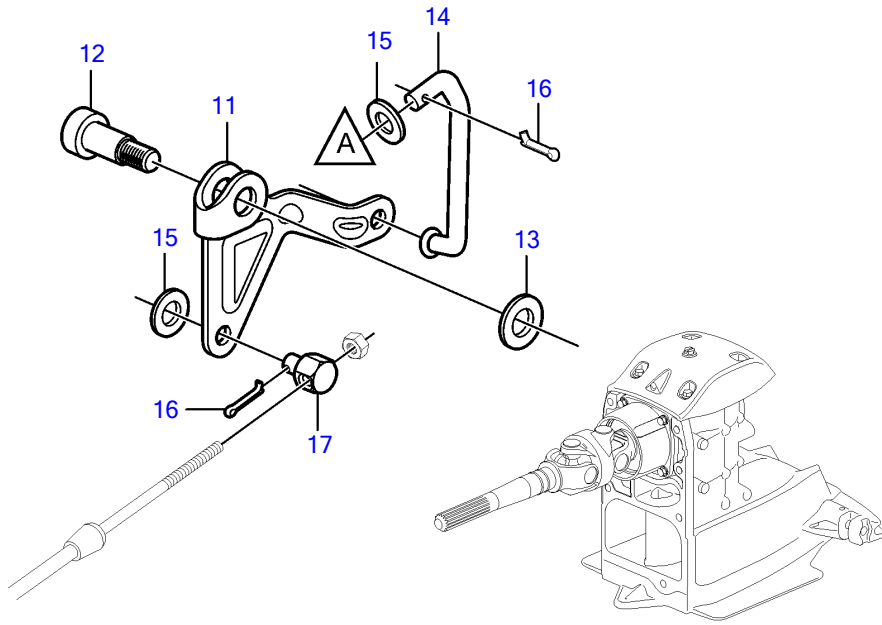

SX-A, DPS-A, SX-A 1.43, SX-A 1.51, SX-A 1.60, SX-A 1.66, SX-A 1.79, SX-A 1.89, SX-A 1.97, SX-A 2.18, DPS-A 1.68, DPS-A 1.78, DPS-A 1.95, DPS-A 2.11, DPS-A 2.14, DPS-A 2.32

23252

SX-A, DPS-A, SX-A 1.43, SX-A 1.51, SX-A 1.60, SX-A 1.66, SX-A 1.79, SX-A 1.89, SX-A 1.97, SX-A 2.18, DPS-A 1.68, DPS-A 1.78, DPS-A 1.95, DPS-A 2.11, DPS-A 2.14, DPS-A 2.32

REF	PART NO.	QTY	DESCRIPTION	NOTES
1	3843471	1	Shift mechanism	
2	3843517	1	• Dog	
3	814184	1	• Spring	
4		1	• Housing	Not sold separately
5	925093	1	• O-ring	
6		1	• Piston	Not sold separately
7	3862867	1	• Pin	
8	951936	1	• Spring pin	
9	3863085	1	• Sealing ring	
10	990859	4	Flange screw	
11	3841112	1	Bracket	
12	3886432	1	Shoulder screw	
13	3887872	1	Wear washer	
14	3841112	1	Bracket	
15	3852193	2	Washer	
16	3854480	2	Split pin	
17	3852329	1	Cube