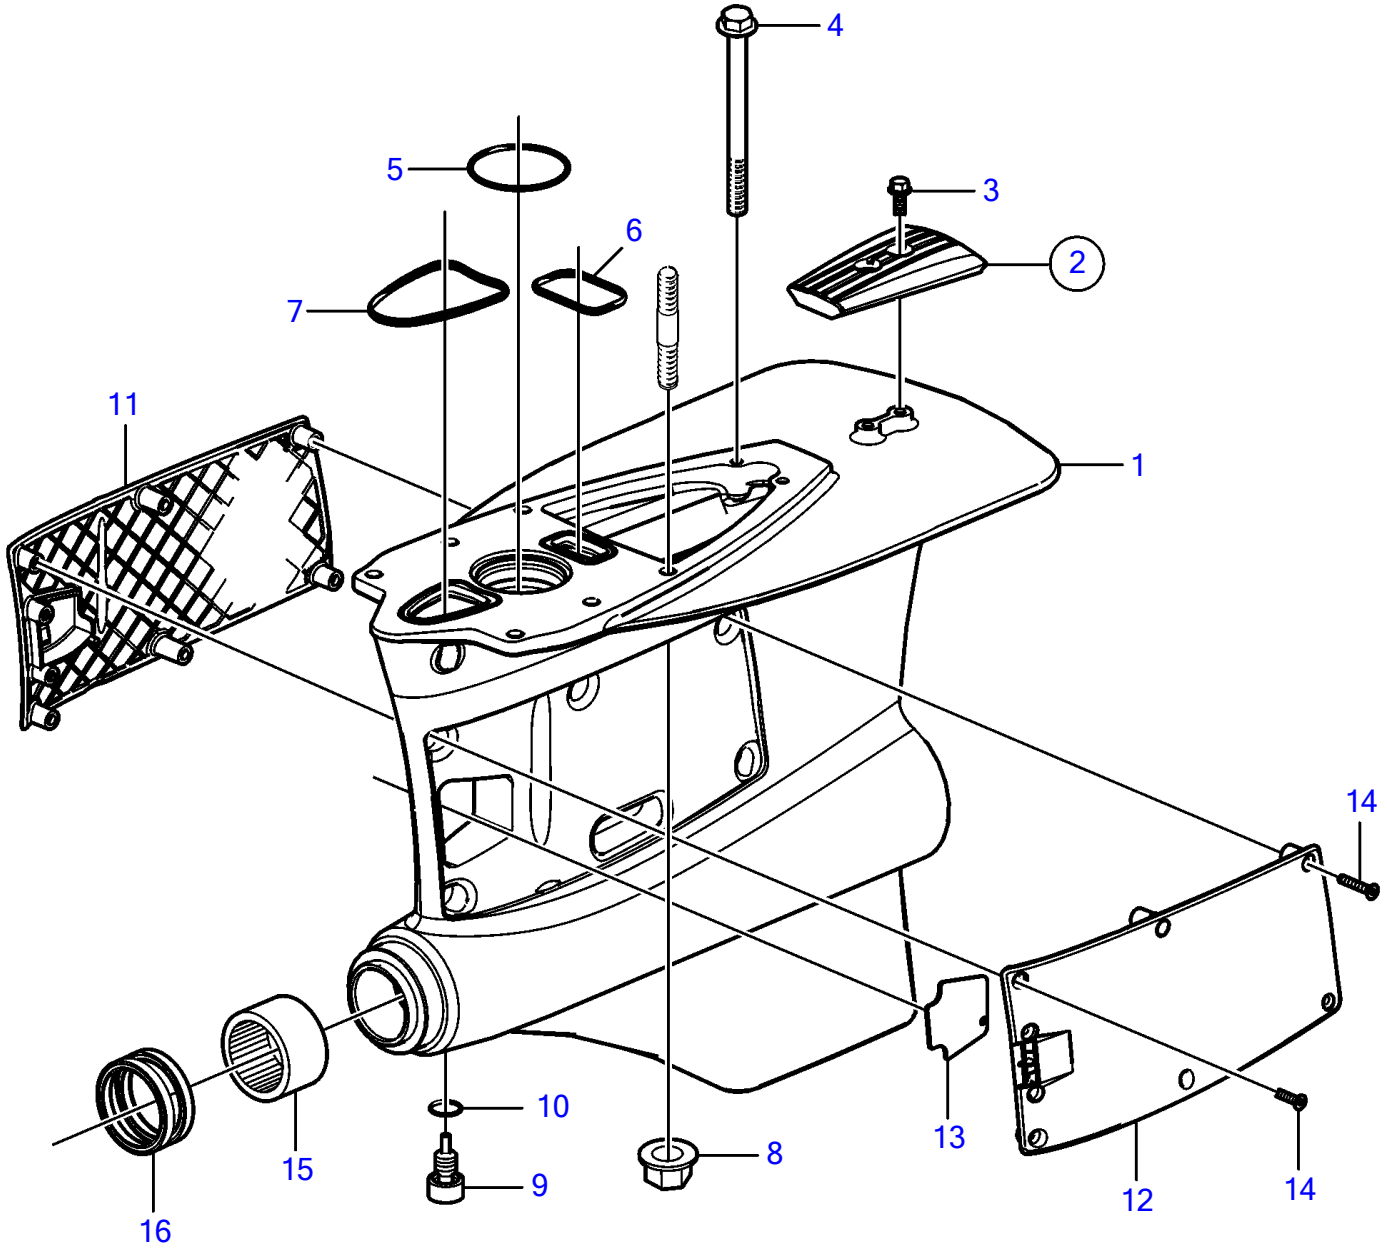

FWD-B1, 1.95, FWD-B1, 2.14, FWD-B1, 2.32, FWD-B1

FWD-B1, 1.95, FWD-B1, 2.14, FWD-B1, 2.32, FWD-B1

REF	PART NO.	QTY	DESCRIPTION	SEE SEC.	NOTES
1	22517731	1	Gear housing		
2	3888813	1	Anode kit, aluminum		
	3888814	1	Anode kit, zinc		
	3888815	1	Anode kit, magnesium		
3	3888122	2	• Flange screw		
4	990860	2	Flange screw		
5	3852866	1	O-ring		
6	3889786	1	Gasket		
7	22430456	1	Gasket		
8	984054	4	Flange lock nut		
9	22438456	1	Magnetic plug		
10	955972	1	• O-ring		
11	22422704	1	Water inlet		
12	22422702	1	Water inlet		
13	22513367	1	Diverter		
14	22582539	4	Allen head sunk scre		M6x25mm
	22582541	4	Allen head sunk scre		M6x35mm
15	183859	1	Needle roller bushin		
16	851407	2	Sealing ring		
17	22612828	1	Gasket kit	9943	