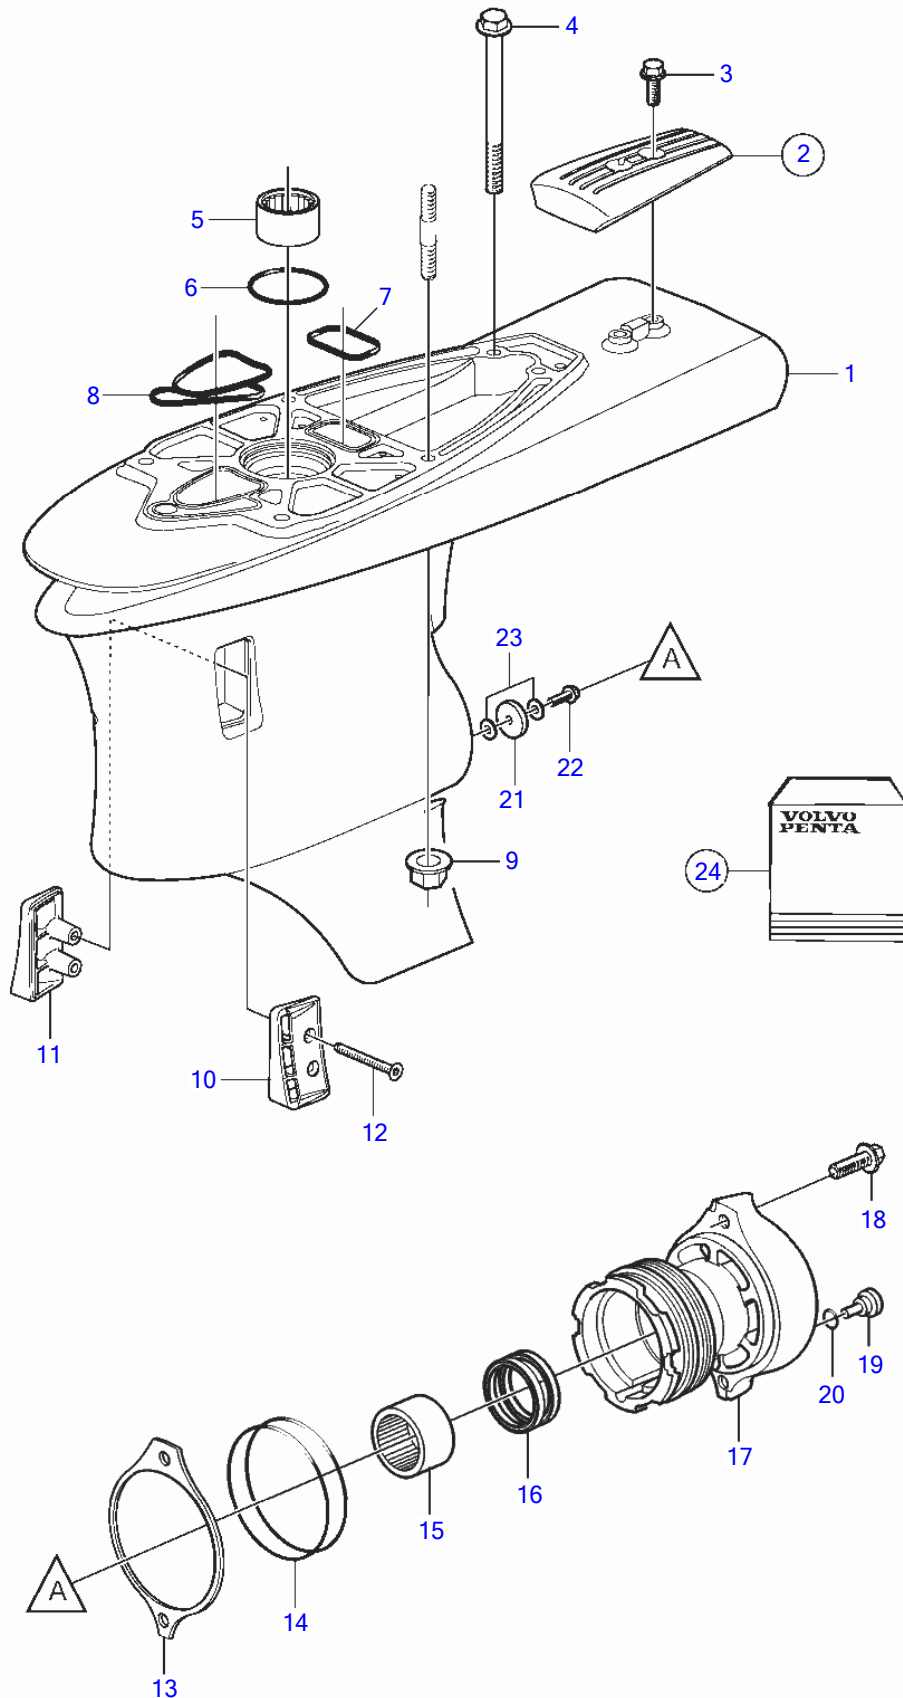

DPS-B, DPS-B 178, DPS-B 1.95, DPS-B 2.14, DPS-B 2.32, DPS-B 1.95, DPS-B 2.14, DPS-B1, 1.95, DPS-B1, 2.14, DPS-B1, 2.32, DPS-B1

27119

DPS-B, DPS-B 178, DPS-B 1.95, DPS-B 2.14, DPS-B 2.32, DPS-B 1.95, DPS-B 2.14, DPS-B1, 1.95, DPS-B1, 2.14, DPS-B1, 2.32, DPS-B1

REF	PART NO.	QTY	DESCRIPTION	SEE SEC.	NOTES
1	21119779	1	Gear housing		
2	3888813	1	Anode kit, aluminum		
	3888814	1	Anode kit, zinc		
	3888815	1	Anode kit, magnesium		
3		2	• Screw		
4	990860	2	Flange screw		
5	184654	1	Needle roller bushin		
6	3852866	1	O-ring		
7	3889786	1	Gasket		
8	3889784	1	Gasket		
9	984054	4	Flange lock nut		
10	3841960	1	Water inlet		
11	3841962	1	Water inlet		
12	3887570	2	Allen head sunk scre		
13	3887661	1	Shim		TH=0.002"
	3883814	1	Shim		TH=0.003"
	3887699	1	Shim		TH=0.004"
	3883815	1	Shim		TH=0.005"
	3883817	1	Shim		TH=0.010"
	(3883818)	1	Shim		Obsolete part, TH=0.015"
14	925259	2	O-ring		
15	183859	1	Needle roller bushin		
16	851407	2	Sealing ring		
17	21141698	1	Bearing carrier		
18	3888786	2	Flange screw, flange		
19	3887005	1	Magnetic plug		
20	955972	1	• O-ring		
21	854096	1	Magnet		
22	990857	1	Flange screw		
23	955893	2	Washer		
24	3888822	1	Gasket kit	9943	