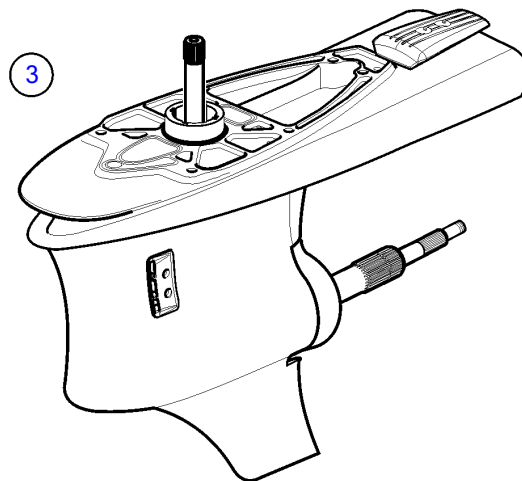

DPS-B, DPS-B 178, DPS-B 1.95, DPS-B 2.14, DPS-B 2.32, DPS-B 1.95, DPS-B 2.14

22892

DPS-B, DPS-B 178, DPS-B 1.95, DPS-B 2.14, DPS-B 2.32, DPS-B 1.95, DPS-B 2.14

REF	PART NO.	QTY	DESCRIPTION	NOTES
1	21615542	1	Drive unit	1.78:1
	21615543	1	Drive unit	1.95:1, replaced by next part number
	21766684	1	Drive unit	1.95:1
	21615544	1	Drive unit	2.14:1, replaced by next part number
	21766685	1	Drive unit	2.14:1
	21615545	1	Drive unit	2.32:1
2	3842918	1	• Upper gear, complete	1.78:1, 1.95:1
	3801213	1	• Upper gear, exch, complete, exch	1.78:1, 1.95:1
	21591372	1	• Upper gear, complete	2.14:1
	3842919	1	• Upper gear, complete	2.32:1
	3801214	1	• Upper gear, exch, complete, exch	2.32:1
3	21658888	1	• Gear housing, complete	1.78:1
	21658892	1	• Gear housing, complete	2.32:1, 2.14:1, 1.95:1