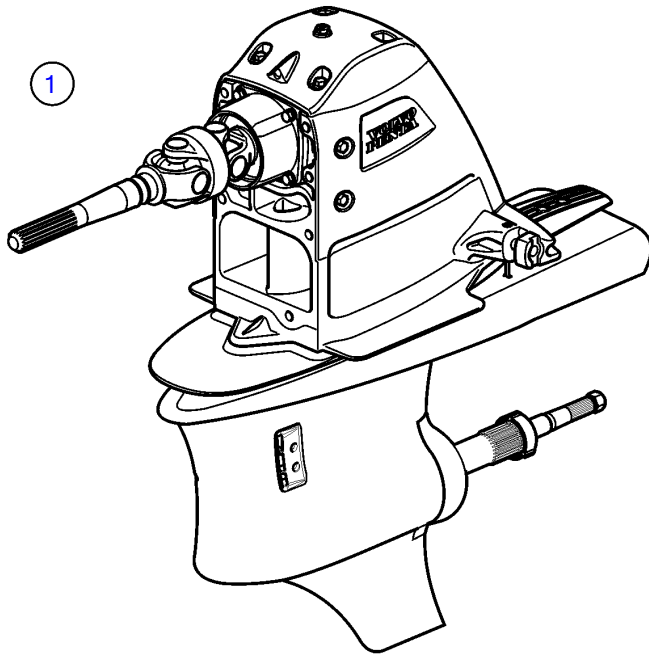

DPS-B, DPS-B 178, DPS-B 1.95, DPS-B 2.14, DPS-B 2.32, DPS-B 1.95, DPS-B 2.14

22892

DPS-B, DPS-B 178, DPS-B 1.95, DPS-B 2.14, DPS-B 2.32, DPS-B 1.95, DPS-B 2.14

REF	PART NO.	QTY	DESCRIPTION	NOTES
1	21615542	1	Drive unit	1.78:1
	21615543	1	Drive unit	1.95:1, replaced by next part number
	21766684	1	Drive unit	1.95:1
	21615544	1	Drive unit	2.14:1, replaced by next part number
	21766685	1	Drive unit	2.14:1
	21615545	1	Drive unit	2.32:1
2	3842918	1	• Upper gear, complete	1.78:1, 1.95:1
	3801213	1	• Upper gear, exch, complete, exch	1.78:1, 1.95:1
	21591372	1	• Upper gear, complete	2.14:1
	3842919	1	• Upper gear, complete	2.32:1
	3801214	1	• Upper gear, exch, complete, exch	2.32:1
3	21658888	1	• Gear housing, complete	1.78:1
	21658892	1	• Gear housing, complete	2.32:1, 2.14:1, 1.95:1