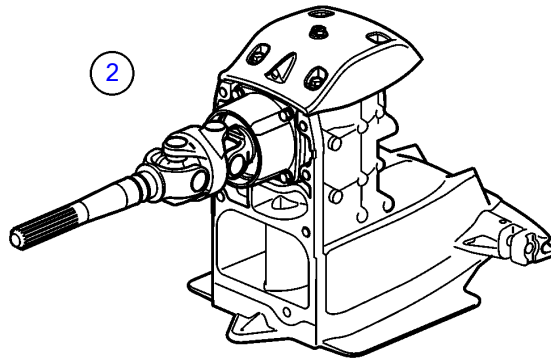

DPS-B, DPS-B 178, DPS-B 1.95, DPS-B 2.14, DPS-B 2.32, DPS-B 1.95, DPS-B 2.14

22892

DPS-B, DPS-B 178, DPS-B 1.95, DPS-B 2.14, DPS-B 2.32, DPS-B 1.95, DPS-B 2.14

REF	PART NO.	QTY	DESCRIPTION	NOTES
1	21615542	1	Drive unit	1.78:1
	21615543	1	Drive unit	1.95:1, replaced by next part number
	21766684	1	Drive unit	1.95:1
	21615544	1	Drive unit	2.14:1, replaced by next part number
	21766685	1	Drive unit	2.14:1
	21615545	1	Drive unit	2.32:1
2	3842918	1	• Upper gear, complete	1.78:1, 1.95:1
	3801213	1	• Upper gear, exch, complete, exch	1.78:1, 1.95:1
	21591372	1	• Upper gear, complete	2.14:1
	3842919	1	• Upper gear, complete	2.32:1
	3801214	1	• Upper gear, exch, complete, exch	2.32:1
3	21658888	1	• Gear housing, complete	1.78:1
	21658892	1	• Gear housing, complete	2.32:1, 2.14:1, 1.95:1