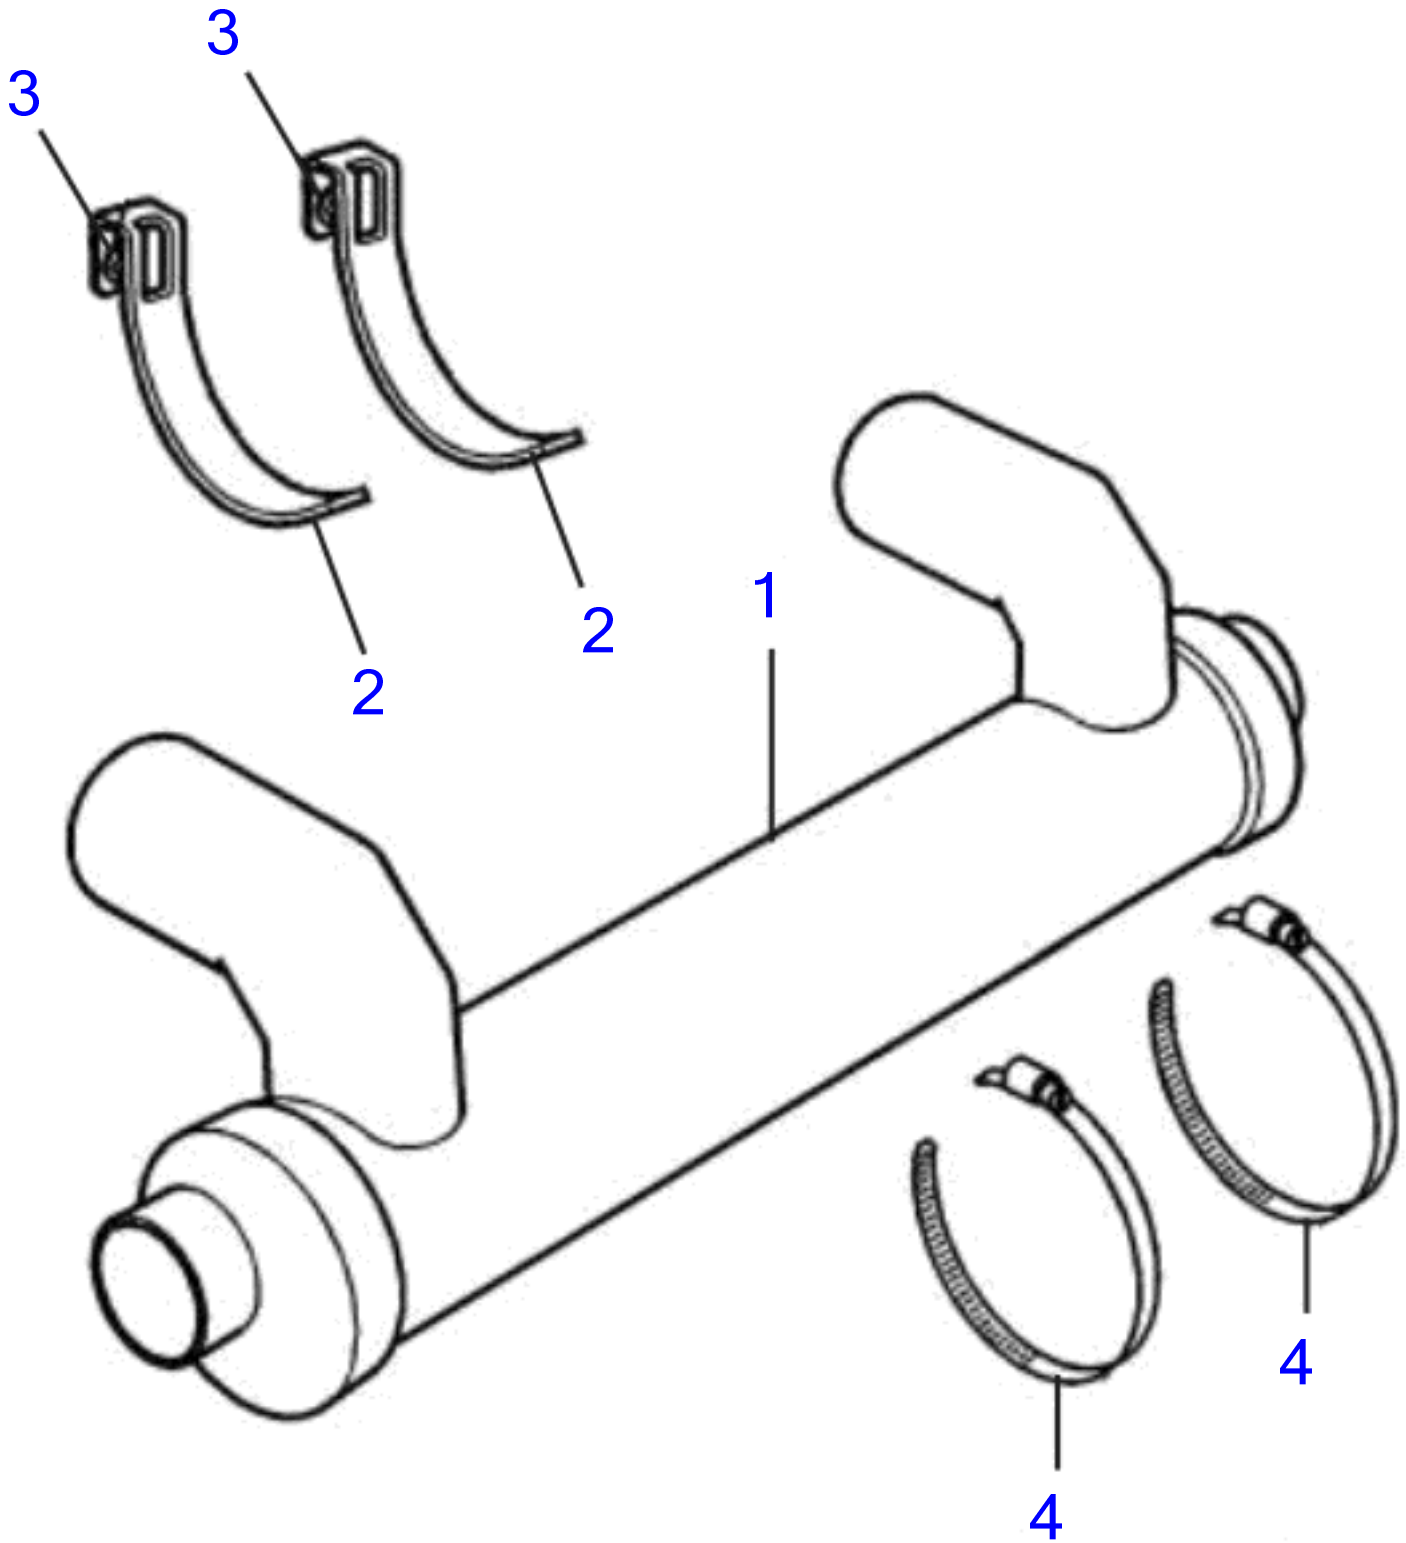

PJX-S, PJX-C, PJX-C1

12828

PJX-S, PJX-C, PJX-C1

REF	PART NO.	QTY	DESCRIPTION	SEE SEC.	NOTES
1		1	Muffler, kit		
			• Bulletin 48-41	48-41-EN	PJX Power Jet Muffler Kit
1	3856909	1	Muffler		
2	3856712	2	Bracket		
3	946471	2	Flange screw		
4	961678	2	Hose clamp		