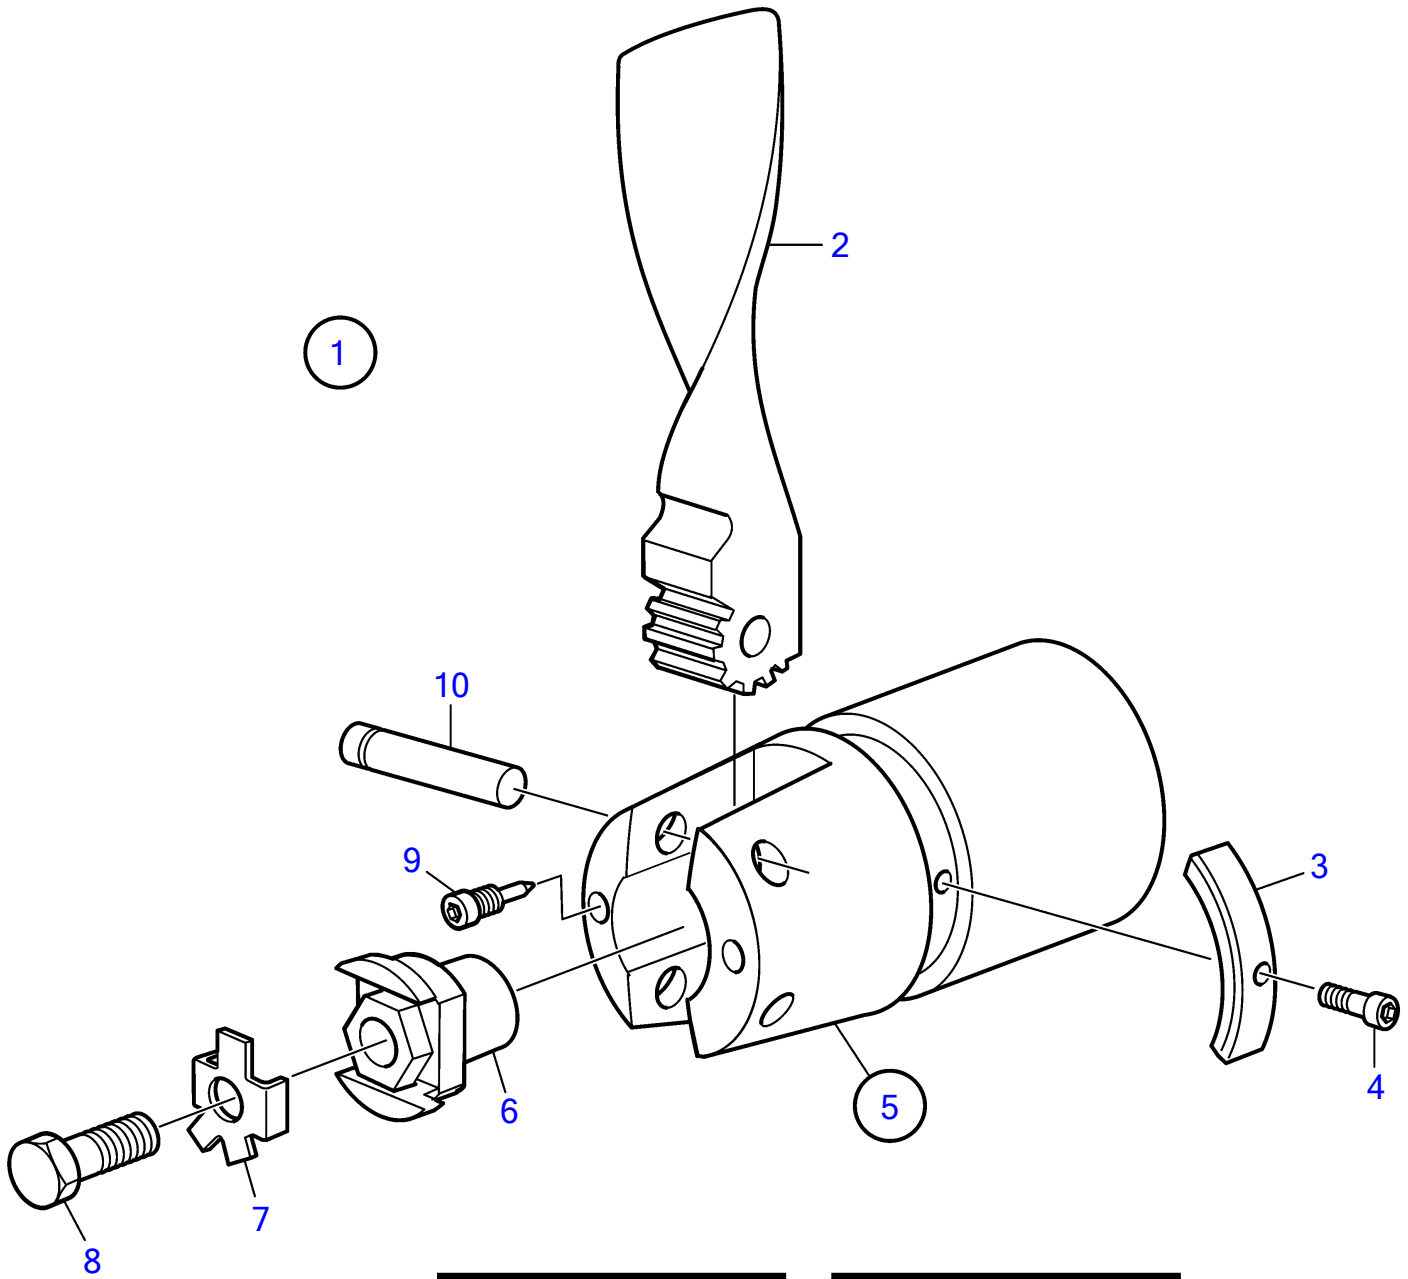

MS10A-A, MS10A-B, MS10L-A, MS10L-B, MS15A-A, MS15A-B, MS15L-A, MS15L-B, MS25A-A, MS25L-A

22351

MS10A-A, MS10A-B, MS10L-A, MS10L-B, MS15A-A, MS15A-B, MS15L-A, MS15L-B, MS25A-A, MS25L-A

| REF | PART NO.  | QTY | DESCRIPTION         | SEE SEC.    | NOTES                                 |
|-----|-----------|-----|---------------------|-------------|---------------------------------------|
| 1   | (3858506) | 1   | Propeller           |             | 14x6, Obsolete part                   |
|     | (3858507) | 1   | Propeller           |             | 14x8 (3855562), Obsolete part         |
|     | (3858508) | 1   | Propeller           |             | 15x9 (3855563), Obsolete part         |
|     | (3858510) | 1   | Propeller           |             | 16x11 (3855565), Obsolete part        |
|     | (3858511) | 1   | Propeller           |             | 17X13, Obsolete part                  |
|     | (3858512) | 1   | Propeller           |             | 17x14 (3855567), Obsolete part        |
| 2   | 872876    | 1   | Propeller           |             | 14x6                                  |
|     | 872877    | 1   | Propeller           |             | 14X8                                  |
|     | 872878    | 1   | Propeller           |             | 15x9                                  |
|     | 872880    | 1   | Propeller           |             | 16x11                                 |
|     | 872881    | 1   | Propeller           |             | 17X13                                 |
|     | 873536    | 1   | Propeller blade kit |             | 17X14                                 |
|     | 872882    | 1   | Propeller           |             | 17x15                                 |
|     | (873537)  | 1   | Propeller blade kit |             | 17x17, Obsolete part                  |
| 3   | 3858399   | 1   | Zinc anode kit      |             |                                       |
|     | 3858400   | 1   | Magnesium anode kit |             |                                       |
| 4   | 963677    | 3   | • Hex. socket screw |             |                                       |
| 5   | 3858849   | 1   | Hub kit             |             |                                       |
| 6   | 3584466   | 1   | • Propeller nut     |             | (3851993)                             |
| 7   | 3851994   | 1   | • Lock washer       |             |                                       |
| 8   | 946730    | 1   | • Hexagon screw     |             |                                       |
| 9   | 3855529   | 2   | • Screw             |             |                                       |
| 10  | 3855528   | 2   | • Shaft             |             |                                       |
| 11  | 828250    | 1   | Lubricating grease  |             | 25G                                   |
|     |           |     | • Bulletin P-18-4-6 | P-18-4-6-EN | Water resistant grease for grease gun |
| 12  | 1161053   | 1   | Locking fluid       |             |                                       |