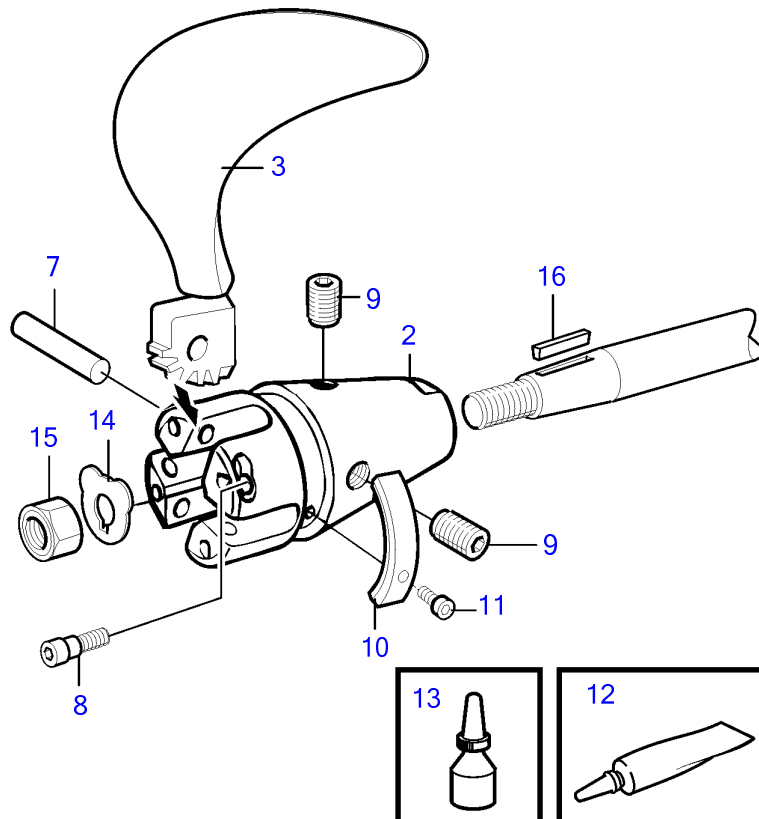

MS10A-A, MS10A-B, MS10L-A, MS10L-B, MS15A-A, MS15A-B, MS15L-A, MS15L-B, MS25A-A, MS25L-A

MS10A-A, MS10A-B, MS10L-A, MS10L-B, MS15A-A, MS15A-B, MS15L-A, MS15L-B, MS25A-A, MS25L-A

REF	PART NO.	QTY	DESCRIPTION	SEE SEC.	NOTES
1	3583927	1	Hub kit • Bulletin P-44-7-11	P-44-7-11-EN	S-drive Part Numbers on 4-bladed Folding Propellers
2	3583928	1	Hub kit • Bulletin P-44-7-11	P-44-7-11-EN	Shaft 25mm Part Numbers on 4-bladed Folding Propellers
2	3583929	1	Hub kit • Bulletin P-44-7-11	P-44-7-11-EN	Shaft 30mm Part Numbers on 4-bladed Folding Propellers
2	3583930	1	Hub kit • Bulletin P-44-7-11	P-44-7-11-EN	Shaft 35mm Part Numbers on 4-bladed Folding Propellers
2	3583931	1	Hub kit • Bulletin P-44-7-11	P-44-7-11-EN	Shaft 1 1/4" Part Numbers on 4-bladed Folding Propellers
2	3583932	1	Hub kit • Bulletin P-44-7-11	P-44-7-11-EN	Shaft 1 1/2" Part Numbers on 4-bladed Folding Propellers
2	(3583933)	1	Hub kit		Obsolete part, Shaft pre drilled
	3584137	1	Hub kit • Bulletin P-44-7-11	P-44-7-11-EN	Shaft 40mm Part Numbers on 4-bladed Folding Propellers
3	3583917	1	Set • Bulletin P-44-7-11	P-44-7-11-EN	20x14 Part Numbers on 4-bladed Folding Propellers
3	3583919	1	Set • Bulletin P-44-7-11	P-44-7-11-EN	20x15 Part Numbers on 4-bladed Folding Propellers
3	3583921	1	Set • Bulletin P-44-7-11	P-44-7-11-EN	22x16 Part Numbers on 4-bladed Folding Propellers
3	3583923	1	Set • Bulletin P-44-7-11	P-44-7-11-EN	22x18 Part Numbers on 4-bladed Folding Propellers
3	3583925	1	Set • Bulletin P-44-7-11	P-44-7-11-EN	22x20 Part Numbers on 4-bladed Folding Propellers
3	3583918	1	Set • Bulletin P-44-7-11	P-44-7-11-EN	20x14 Part Numbers on 4-bladed Folding Propellers
3	3583920	1	Set • Bulletin P-44-7-11	P-44-7-11-EN	21x15 Part Numbers on 4-bladed Folding Propellers
3	3583922	1	Set • Bulletin P-44-7-11	P-44-7-11-EN	22x16 Part Numbers on 4-bladed Folding Propellers
3	3583924	1	Set • Bulletin P-44-7-11	P-44-7-11-EN	22x18 Part Numbers on 4-bladed Folding Propellers
3	3583926	1	Set • Bulletin P-44-7-11	P-44-7-11-EN	22x20 Part Numbers on 4-bladed Folding Propellers
4	3584466	1	Propeller nut		Included in hub kit
5	3851994	1	Lock washer		Included in hub kit
6	946730	1	Hexagon screw		Included in hub kit
7	3583951	4	Shaft		Included in hub kit
8	963695	4	Hex. socket screw		Included in hub kit
9	3581246	2	Screw		Included in hub kit
10	3584442	1	Zinc anode kit		Included in hub kit
	3584443	1	Magnesium anode kit		
11	963677	3	• Hex. socket screw		
12	828250	1	Lubricating grease • Bulletin P-18-4-6	P-18-4-6-EN	Included in hub kit Water resistant grease for grease gun
13	1161053	1	Locking fluid		Included in propeller blade kit
14	873475	1	Tab washer		M16
	873488	1	Tab washer		M20
	873506	1	Tab washer		M24
15	873473	1	Nut		M16
	873486	1	Nut		M20
	3587422	1	Nut		M24
16	873474	1	Key		For 25mm propeller shaft.
	873487	1	Key		For 30mm propeller shaft.
	873496	1	Key		For 35mm propeller shaft.
	873505	1	Key		For 40mm propeller shaft.