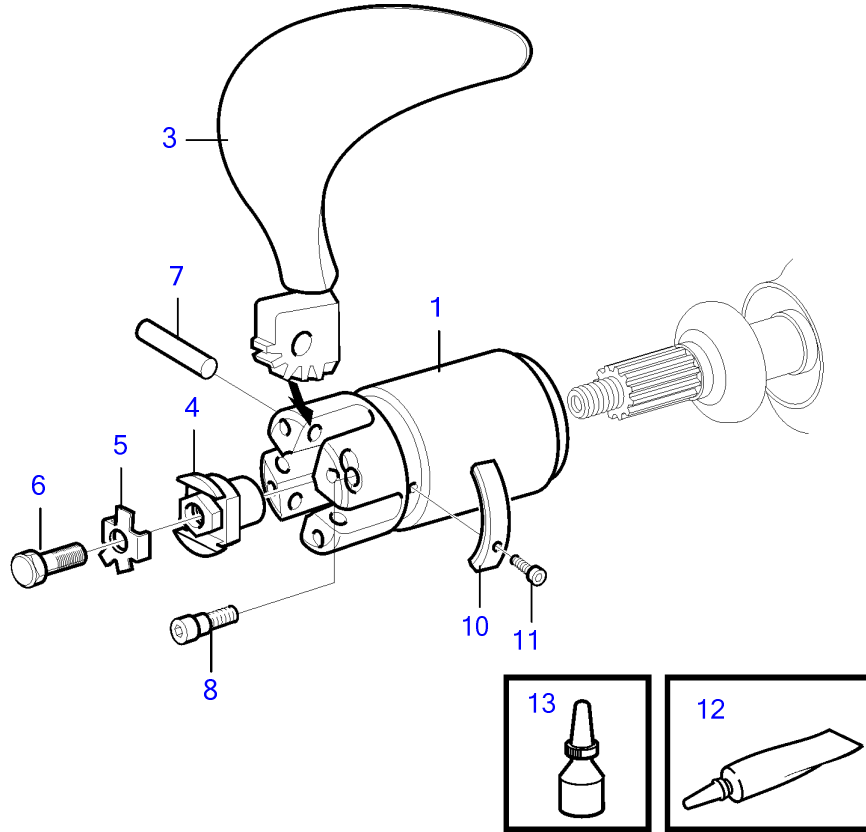

MS10A-A, MS10A-B, MS10L-A, MS10L-B, MS15A-A, MS15A-B, MS15L-A, MS15L-B, MS25A-A, MS25L-A

MS10A-A, MS10A-B, MS10L-A, MS10L-B, MS15A-A, MS15A-B, MS15L-A, MS15L-B, MS25A-A, MS25L-A

REF	PART NO.	QTY	DESCRIPTION	SEE SEC.	NOTES
1	3583927	1	Hub kit • Bulletin P-44-7-11	P-44-7-11-EN	S-drive Part Numbers on 4-bladed Folding Propellers
2	3583928	1	Hub kit • Bulletin P-44-7-11	P-44-7-11-EN	Shaft 25mm Part Numbers on 4-bladed Folding Propellers
2	3583929	1	Hub kit • Bulletin P-44-7-11	P-44-7-11-EN	Shaft 30mm Part Numbers on 4-bladed Folding Propellers
2	3583930	1	Hub kit • Bulletin P-44-7-11	P-44-7-11-EN	Shaft 35mm Part Numbers on 4-bladed Folding Propellers
2	3583931	1	Hub kit • Bulletin P-44-7-11	P-44-7-11-EN	Shaft 1 1/4" Part Numbers on 4-bladed Folding Propellers
2	3583932	1	Hub kit • Bulletin P-44-7-11	P-44-7-11-EN	Shaft 1 1/2" Part Numbers on 4-bladed Folding Propellers
2	(3583933)	1	Hub kit		Obsolete part, Shaft pre drilled
	3584137	1	Hub kit • Bulletin P-44-7-11	P-44-7-11-EN	Shaft 40mm Part Numbers on 4-bladed Folding Propellers
3	3583917	1	Set • Bulletin P-44-7-11	P-44-7-11-EN	20x14 Part Numbers on 4-bladed Folding Propellers
3	3583919	1	Set • Bulletin P-44-7-11	P-44-7-11-EN	20x15 Part Numbers on 4-bladed Folding Propellers
3	3583921	1	Set • Bulletin P-44-7-11	P-44-7-11-EN	22x16 Part Numbers on 4-bladed Folding Propellers
3	3583923	1	Set • Bulletin P-44-7-11	P-44-7-11-EN	22x18 Part Numbers on 4-bladed Folding Propellers
3	3583925	1	Set • Bulletin P-44-7-11	P-44-7-11-EN	22x20 Part Numbers on 4-bladed Folding Propellers
3	3583918	1	Set • Bulletin P-44-7-11	P-44-7-11-EN	20x14 Part Numbers on 4-bladed Folding Propellers
3	3583920	1	Set • Bulletin P-44-7-11	P-44-7-11-EN	21x15 Part Numbers on 4-bladed Folding Propellers
3	3583922	1	Set • Bulletin P-44-7-11	P-44-7-11-EN	22x16 Part Numbers on 4-bladed Folding Propellers
3	3583924	1	Set • Bulletin P-44-7-11	P-44-7-11-EN	22x18 Part Numbers on 4-bladed Folding Propellers
3	3583926	1	Set • Bulletin P-44-7-11	P-44-7-11-EN	22x20 Part Numbers on 4-bladed Folding Propellers
4	3584466	1	Propeller nut		Included in hub kit
5	3851994	1	Lock washer		Included in hub kit
6	946730	1	Hexagon screw		Included in hub kit
7	3583951	4	Shaft		Included in hub kit
8	963695	4	Hex. socket screw		Included in hub kit
9	3581246	2	Screw		Included in hub kit
10	3584442	1	Zinc anode kit		Included in hub kit
	3584443	1	Magnesium anode kit		
11	963677	3	• Hex. socket screw		
12	828250	1	Lubricating grease • Bulletin P-18-4-6	P-18-4-6-EN	Included in hub kit Water resistant grease for grease gun
13	1161053	1	Locking fluid		Included in propeller blade kit
14	873475	1	Tab washer		M16
	873488	1	Tab washer		M20
	873506	1	Tab washer		M24
15	873473	1	Nut		M16
	873486	1	Nut		M20
	3587422	1	Nut		M24
16	873474	1	Key		For 25mm propeller shaft.
	873487	1	Key		For 30mm propeller shaft.
	873496	1	Key		For 35mm propeller shaft.
	873505	1	Key		For 40mm propeller shaft.