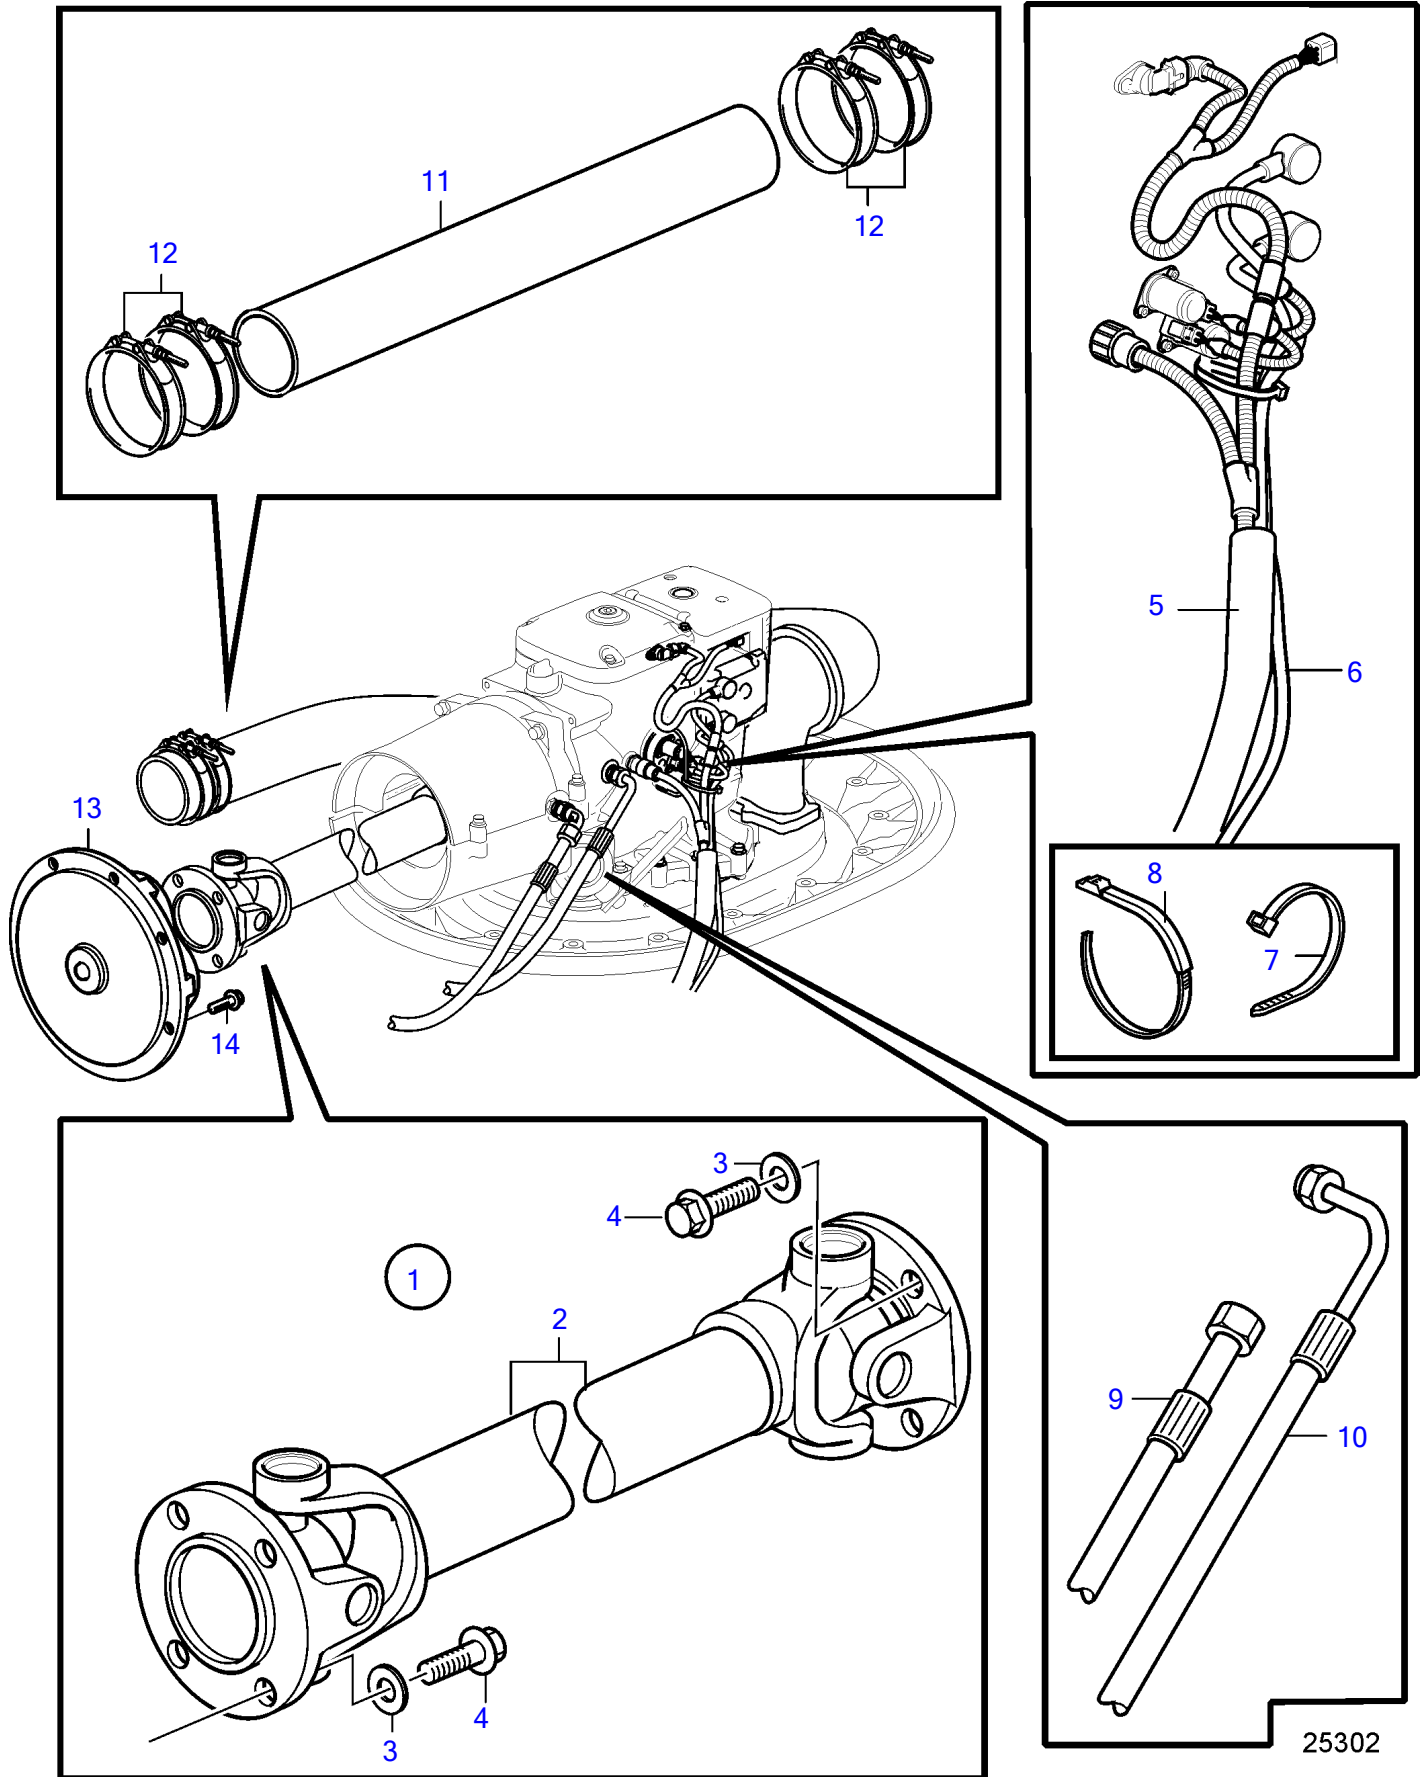

IPS2-B

IPS2-B

REF	PART NO.	QTY	DESCRIPTION	NOTES
1	(21446040)	1	Extension kit	Obsolete part
2	3889354	1	• Propeller shaft	
3	965194	8	• Flange screw	
4	955897	8	• Washer	
5	21493370	1	• Wiring harness	SN-3950001772, L=3500mm
	22023242	1	• Wiring harness	SN3950001773-, L=3500mm
	22023244	1	• Wiring harness	Option, L=5500mm
6	3594042	1	• Wiring harness, power supply	
7	948211	10	• Cable tie	
8	1075407	1	• Cable tie	
9	3889340	1	• Hose, oil cooler	
10	3889340	1	• Hose, oil cooler	
11	3889329	1	• Hose	6"
12	3595350	4	• Hose clamp	
13	21931952	1	Flexible coupling	
14	965195	8	Flange screw	