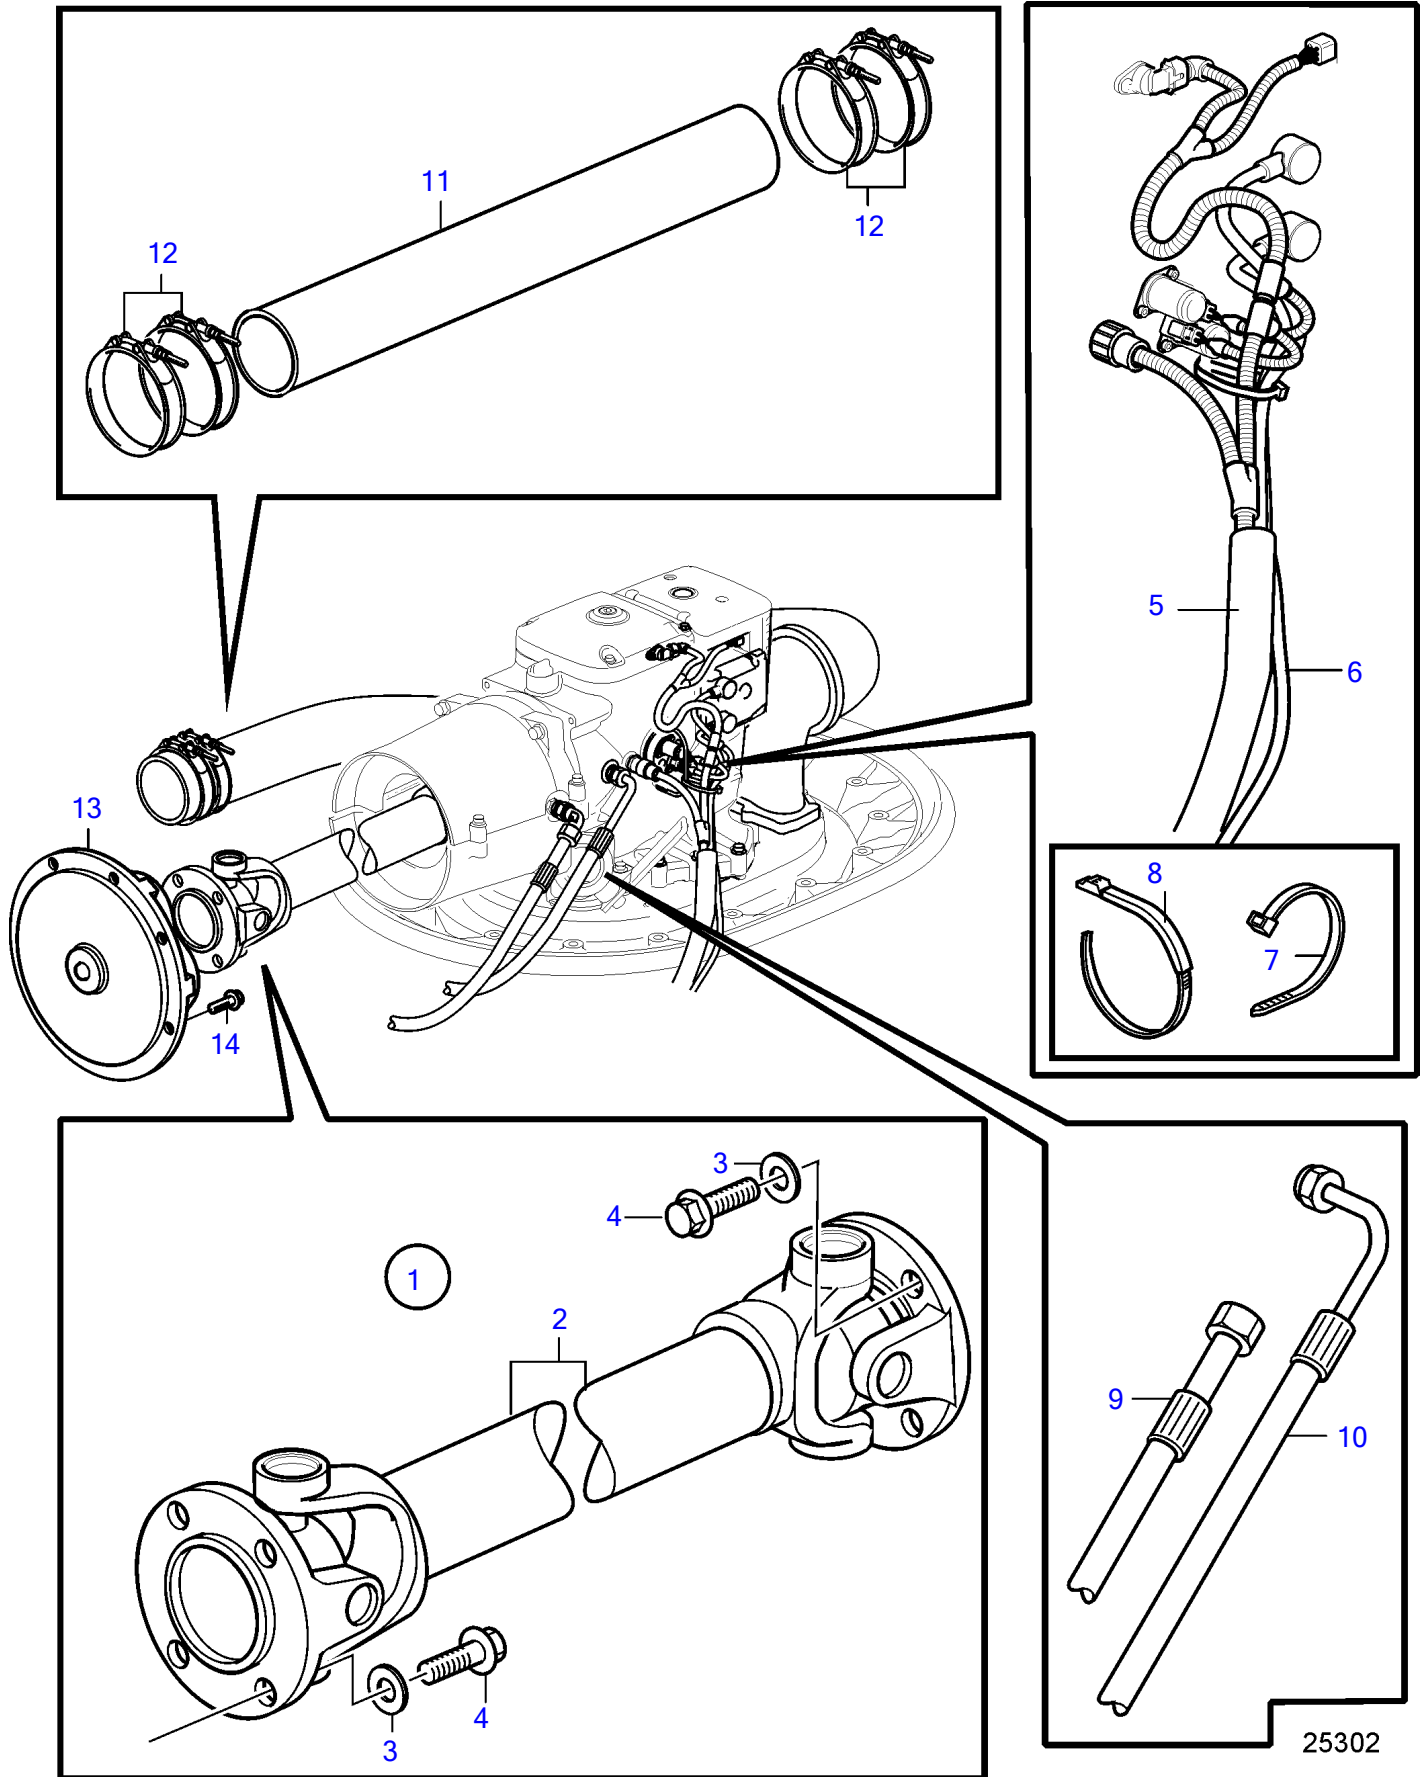

IPS2-B

IPS2-B

REF	PART NO.	QTY	DESCRIPTION	NOTES
1	(21446039)	1	Extension kit	Obsolete part
2	3889353	1	• Propeller shaft	
3	955897	8	• Washer	
4	965194	8	• Flange screw	
5	21493369	1	• Wiring harness	SN-3950001772, L=3100mm
	22023241	1	• Wiring harness	SN3950001773-, L=3100mm
	22023244	1	• Wiring harness	Option, L=5500mm
6	3594042	1	• Wiring harness, power supply	
7	948211	10	• Cable tie	
8	1075407	1	• Cable tie	
9	3889339	1	• Hose, oil cooler	
10	3889339	1	• Hose, oil cooler	
11	3889328	1	• Hose	6"
12	3595350	4	• Hose clamp	
13	21931952	1	Flexible coupling	
14	965195	8	Flange screw	