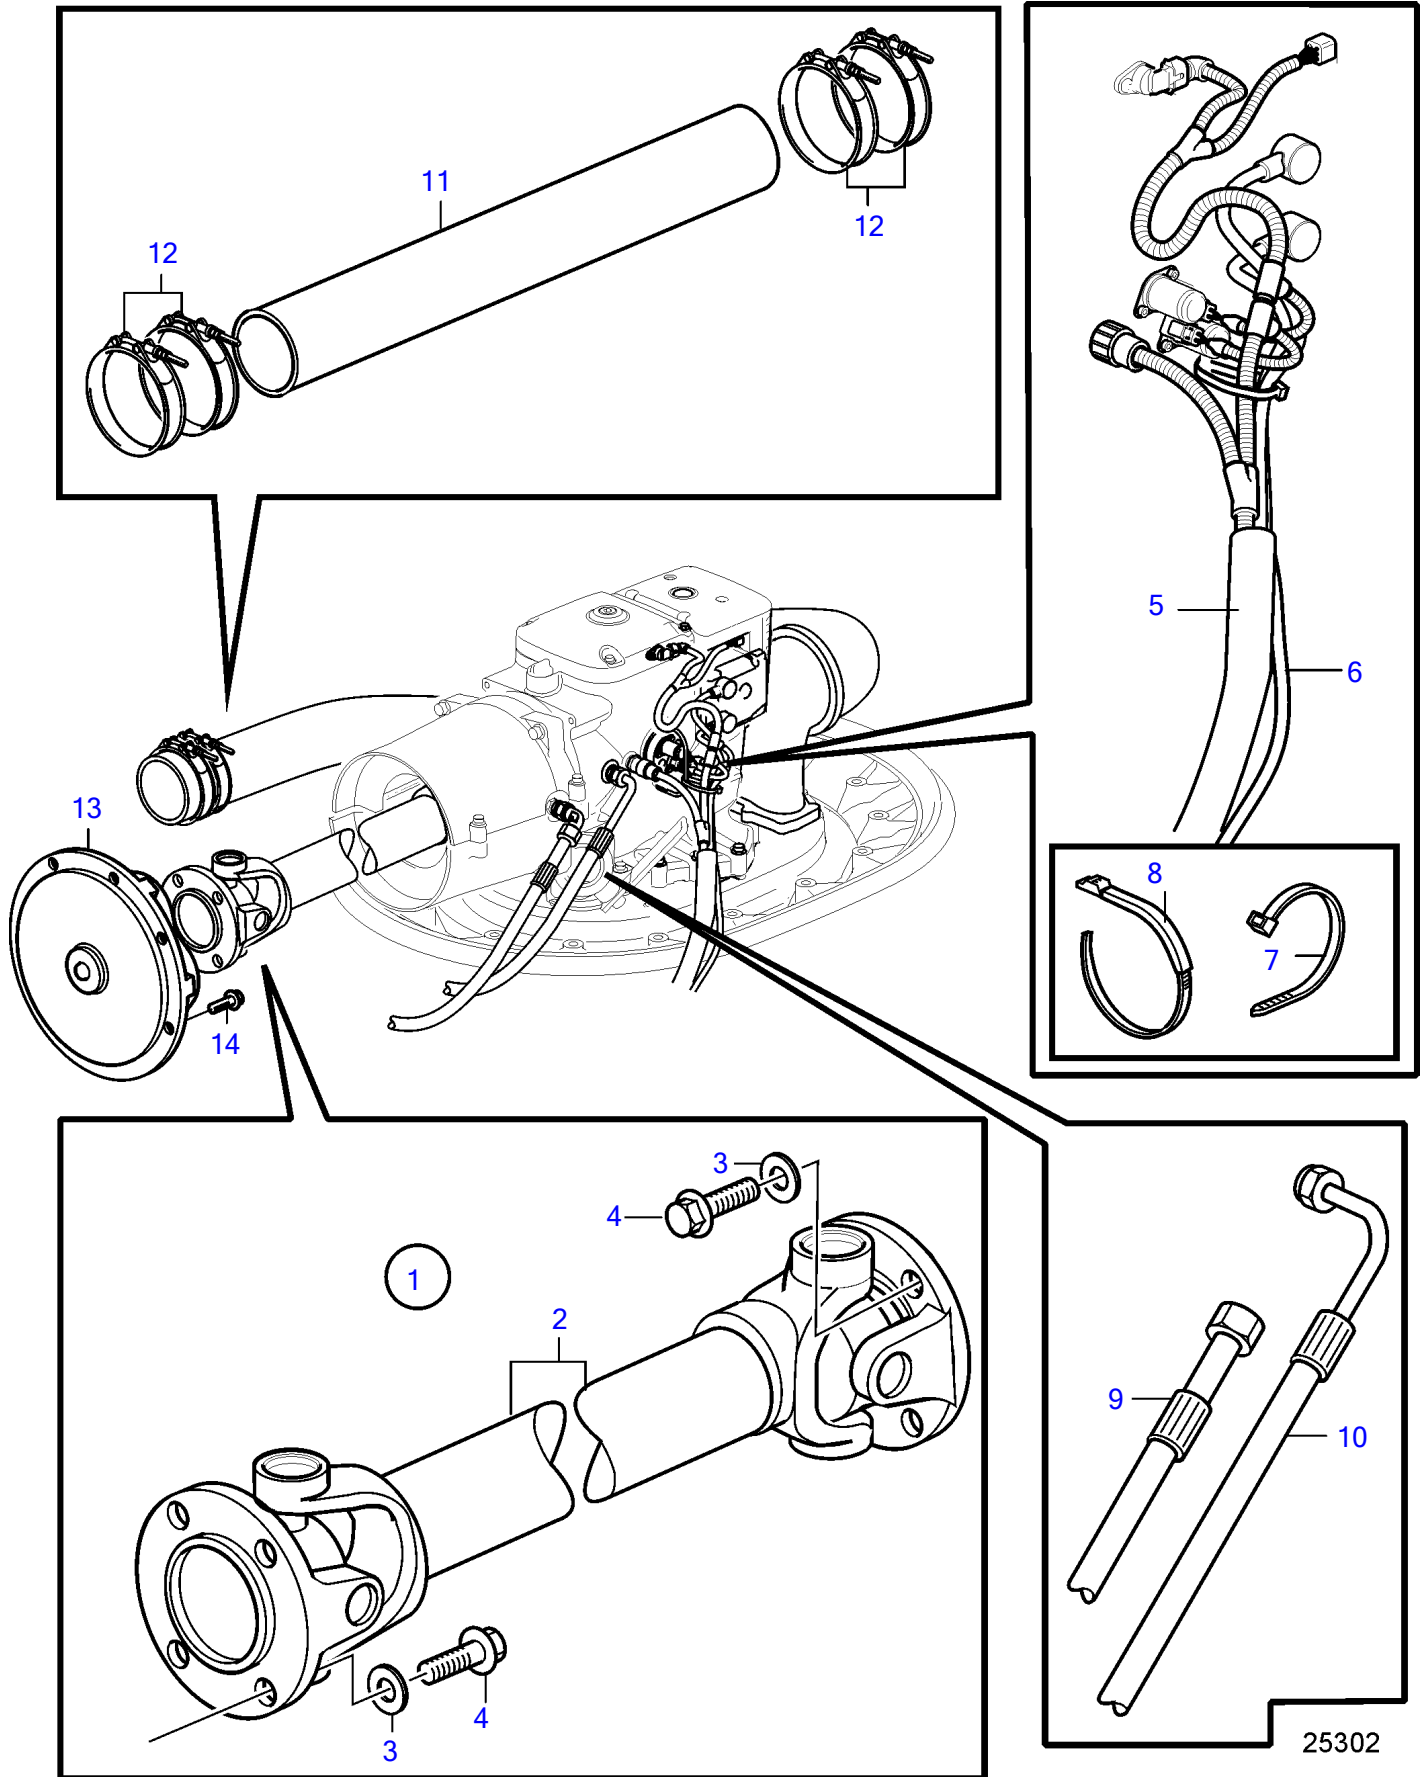

IPS2-B

IPS2-B

REF	PART NO.	QTY	DESCRIPTION	NOTES
1	(21446037)	1	Extension kit	Obsolete part
2	3889351	1	• Propeller shaft	
3	955897	8	• Washer	
4	965194	8	• Flange screw	
5	21493367	1	• Wiring harness	SN-3950001772, L=2200mm
	22023240	1	• Wiring harness	SN3950001773-, L=2200mm
	22023244	1	• Wiring harness	Option, L=5500mm
6	3594042	1	• Wiring harness, power supply	
7	948211	10	• Cable tie	
8	1075407	1	• Cable tie	
9	3889337	1	• Hose, oil cooler	
10	3889337	1	• Hose, oil cooler	
11	3889326	1	• Hose	6"
12	3595350	4	• Hose clamp	
13	21931952	1	Flexible coupling	
14	965195	8	Flange screw	