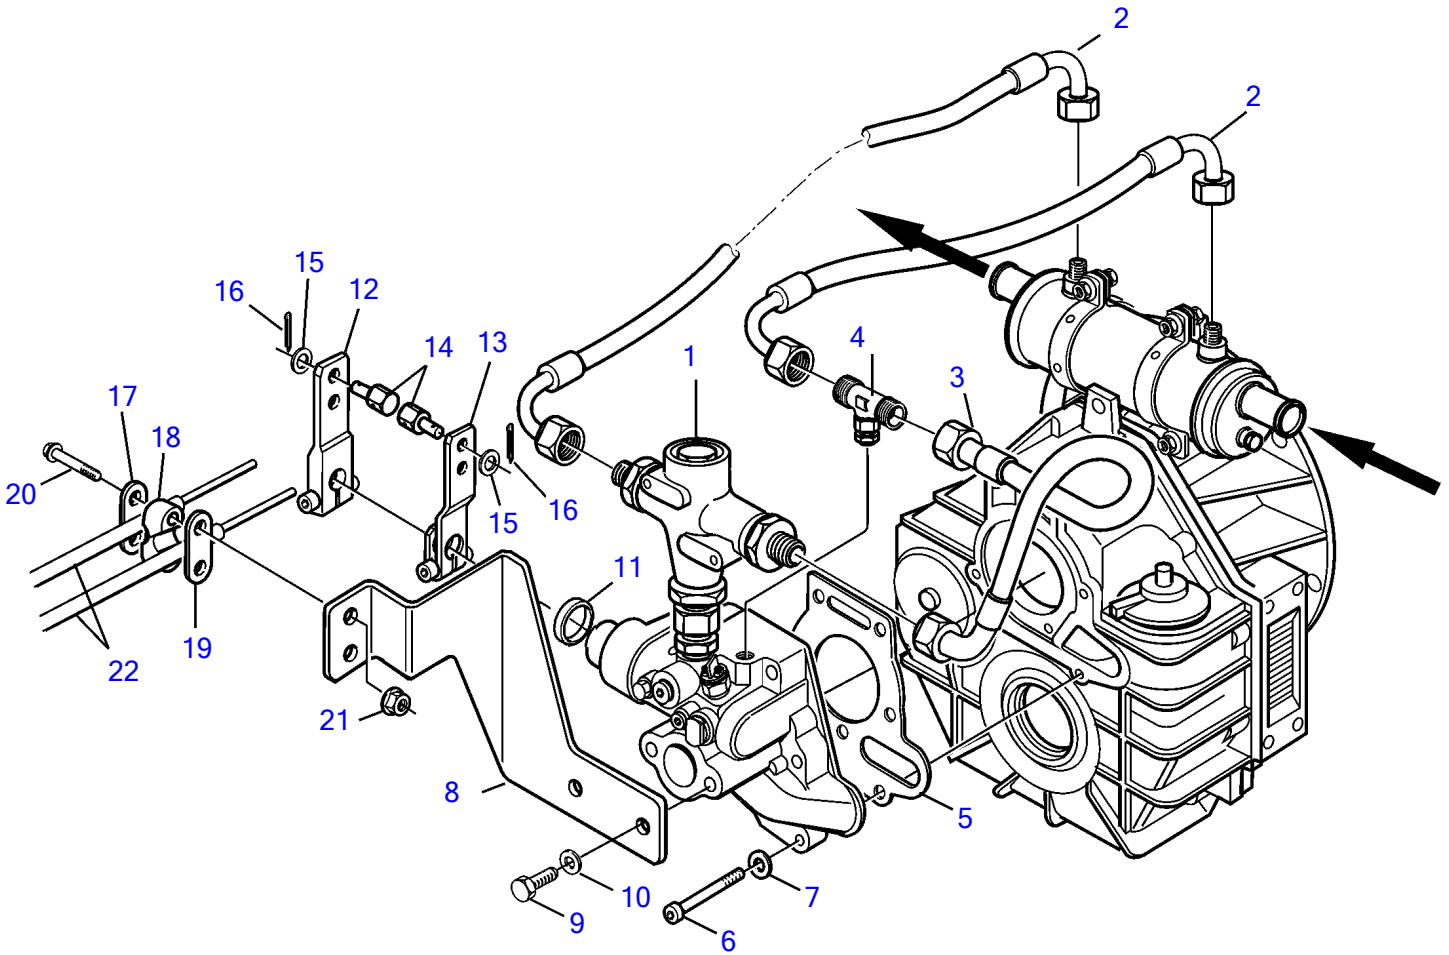

HS25A, HS25A-B, HS25A-C, HS25AE-A, HS45A, HS45AE, HS63A-A, HS63AE-A, HS63IV-A, HS63IVE-A, HS63IVE-D, HS80AE-A, HS80AE-B, HS80VE, HS85AE-A, HS85IVE-A

23232

HS25A, HS25A-B, HS25A-C, HS25AE-A, HS45A, HS45AE, HS63A-A, HS63AE-A, HS63IV-A, HS63IVE-A, HS63IVE-D, HS80AE-A, HS80AE-B, HS80VE, HS85AE-A, HS85IVE-A

REF	PART NO.	QTY	DESCRIPTION	SEE SEC.
1	3583503	1	Thermostat housing	
2	3583496	2	Hose	
3	3583495	1	Hose	
4		1	T-nipple	
5	3582046	1	Gasket	
6	941761	7	Hex. socket screw	
7	941907	7	Spring washer	
8		1	Retainer	
9		1	Screw	
10		1	Washer	
11	3582053	1	Piston rod seal	
12	3582220	1	Engagement lever	
13	3582055	1	Lever fork	
14	814082	2	Cube	
15	940090	2	Washer	
16	17276	2	Split pin	
17	819068	1	Washer	
18	872074	1	Retainer	
19	872076	1	Washer	
20	969439	2	6 point socket screw	
21	949874	2	Flange lock nut	
22			Control cable	231