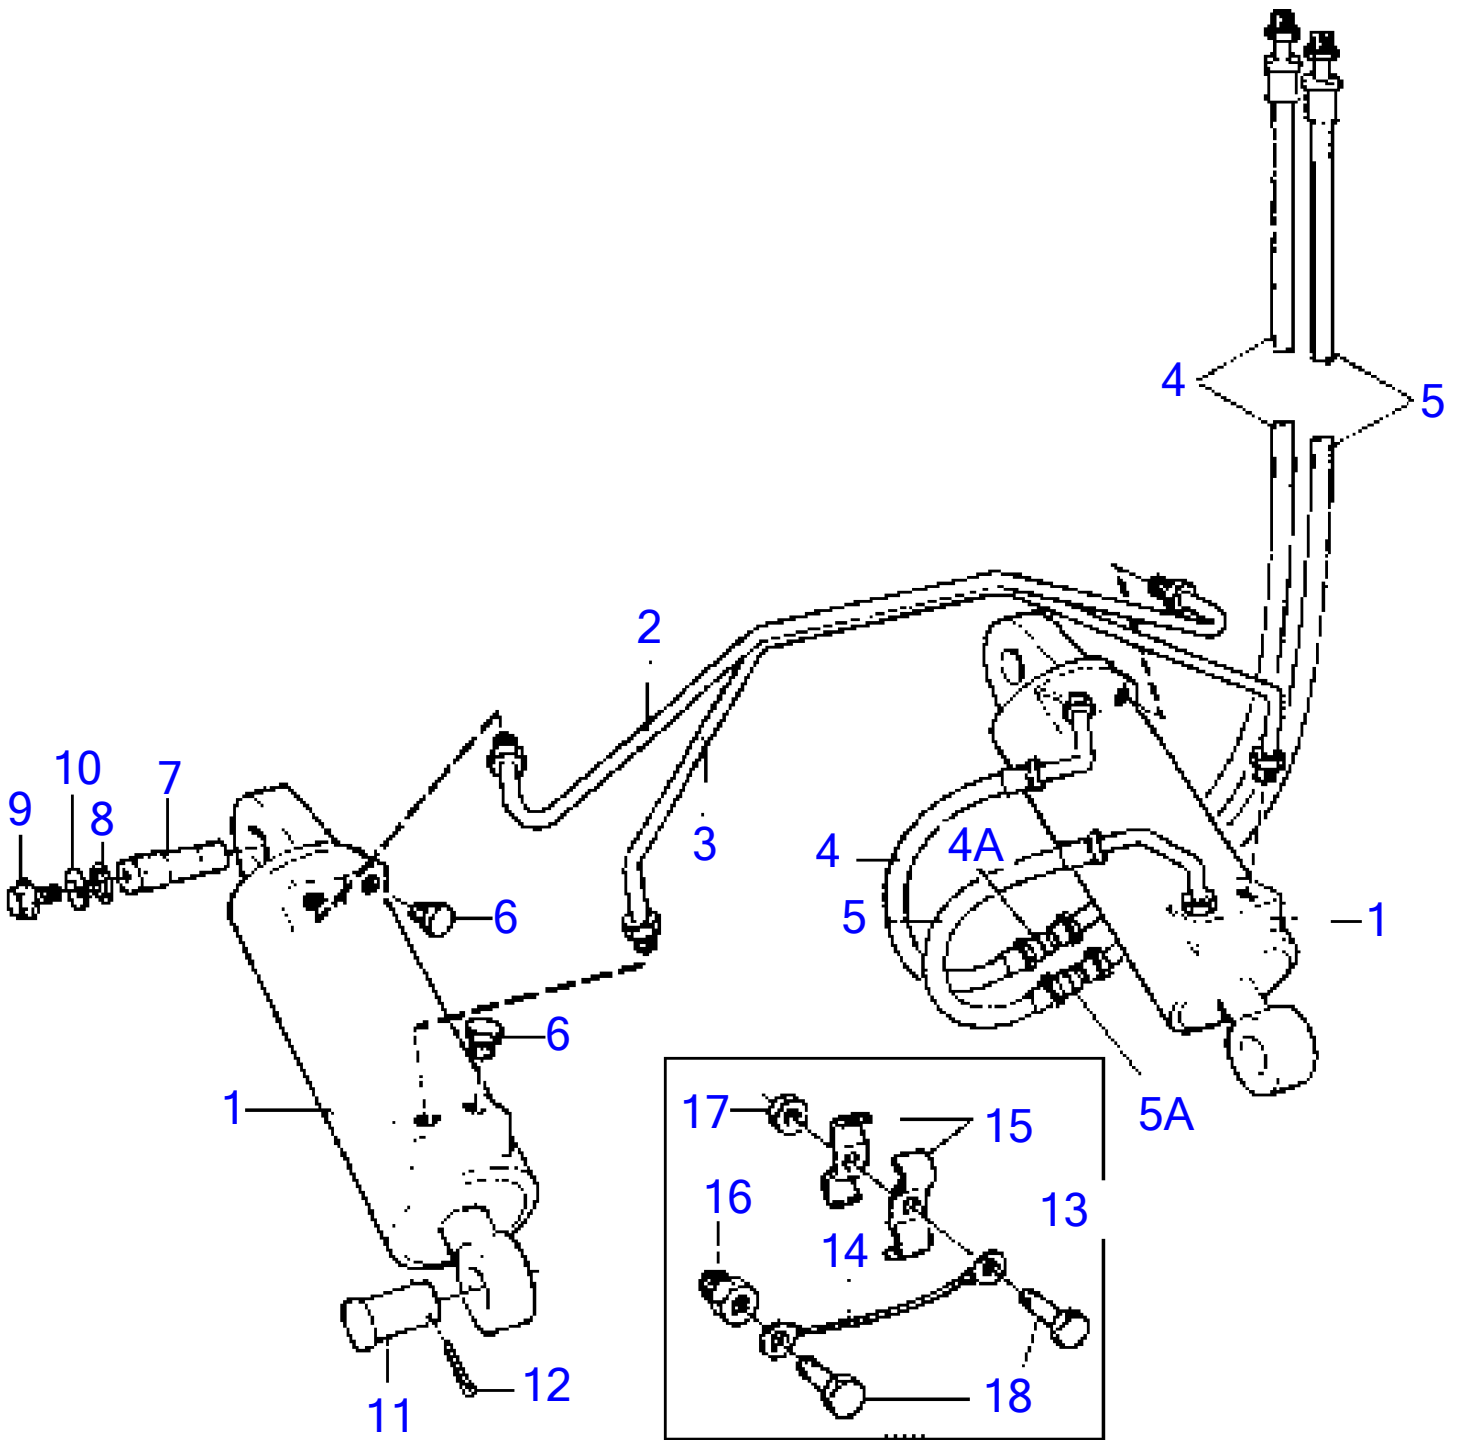

DPX-C

GR71112

## DPX-C

REF	PART NO.	QTY	DESCRIPTION	NOTES
1	872837	2	Hydraulic cylinder	
2	854696	1	Tube	
3	854697	1	Tube	
4	873228	1	Hydraulic hose, front	
4A	960214	1	• O-ring	
5	873229	1	Hydraulic hose, rear	
5A	960214	1	• O-ring	
6	852879	2	Plug	
7	872382	2	Spindle	
8	925053	2	O-ring	
9	853060	2	Flange screw	
10	853059	2	Washer	
11	872126	2	Clevis pin	
12	967707	2	Split pin	
13	854625	1	Set	
14		1	• Cable	not sold separately
15	854628	2	• Clamp	
16	872207	1	• Nipple	
17	944456	1	• Hexagon nut	
18	963545	2	• Hexagon screw	