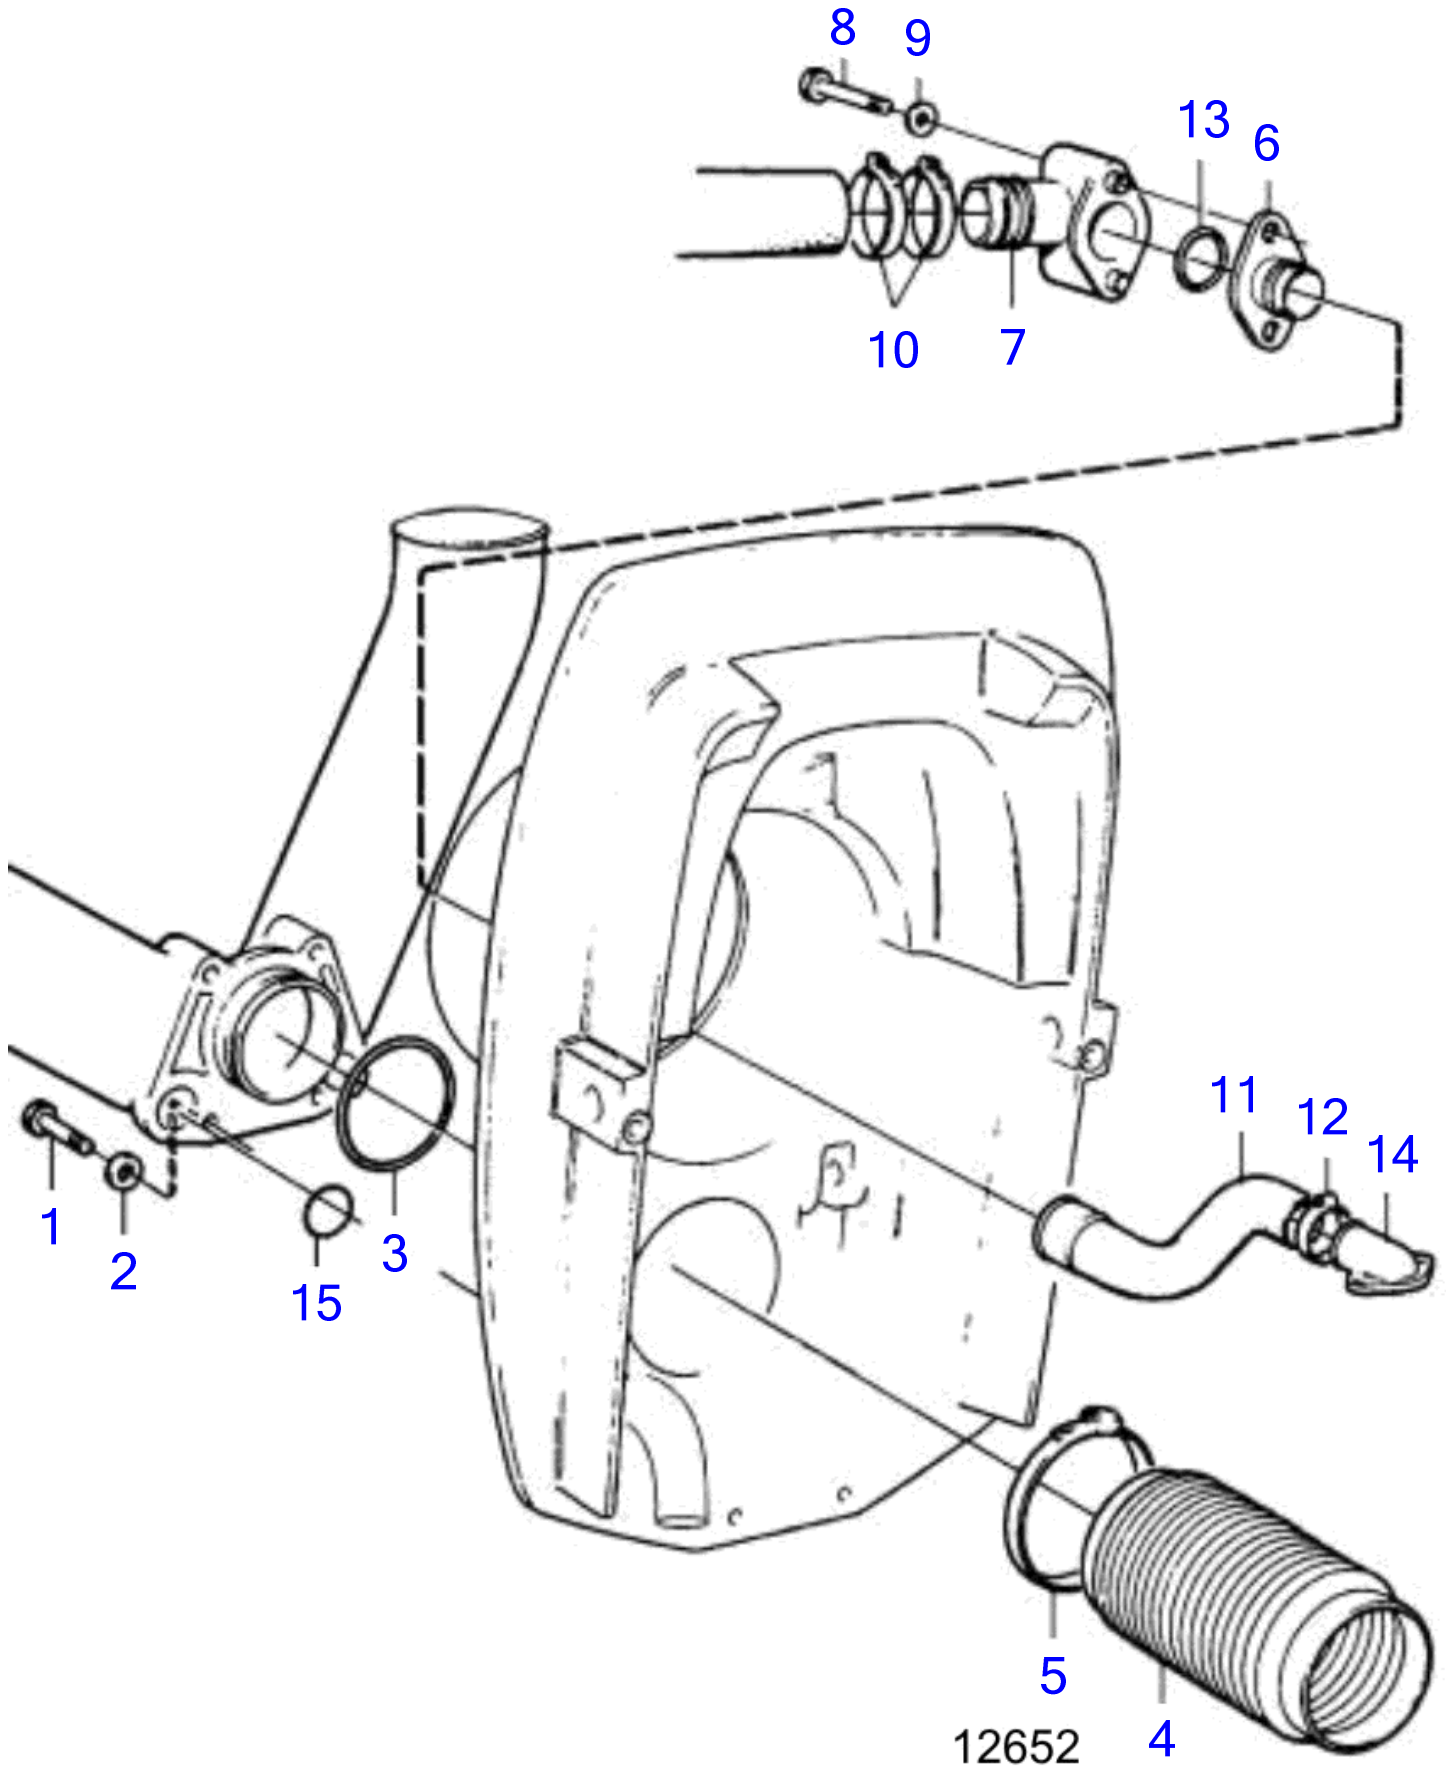

DPX-R

DPX-R

REF	PART NO.	QTY	DESCRIPTION
1	970958	4	Hexagon screw
2	960148	4	Washer
3	925256	1	O-ring
4	876631	1	Bellows kit
5	872531	2	• Hose clamp
6		1	Grommet
7	872338	1	Hose connection, 90°
8	955516	2	Hexagon screw
9	955893	2	Washer
10	961669	2	Hose clamp
11	876632	1	Hose kit
12	853548	1	• Hose clamp
13	925064	1	• O-ring
14	872752	1	Hose connection
15	925064	2	O-ring