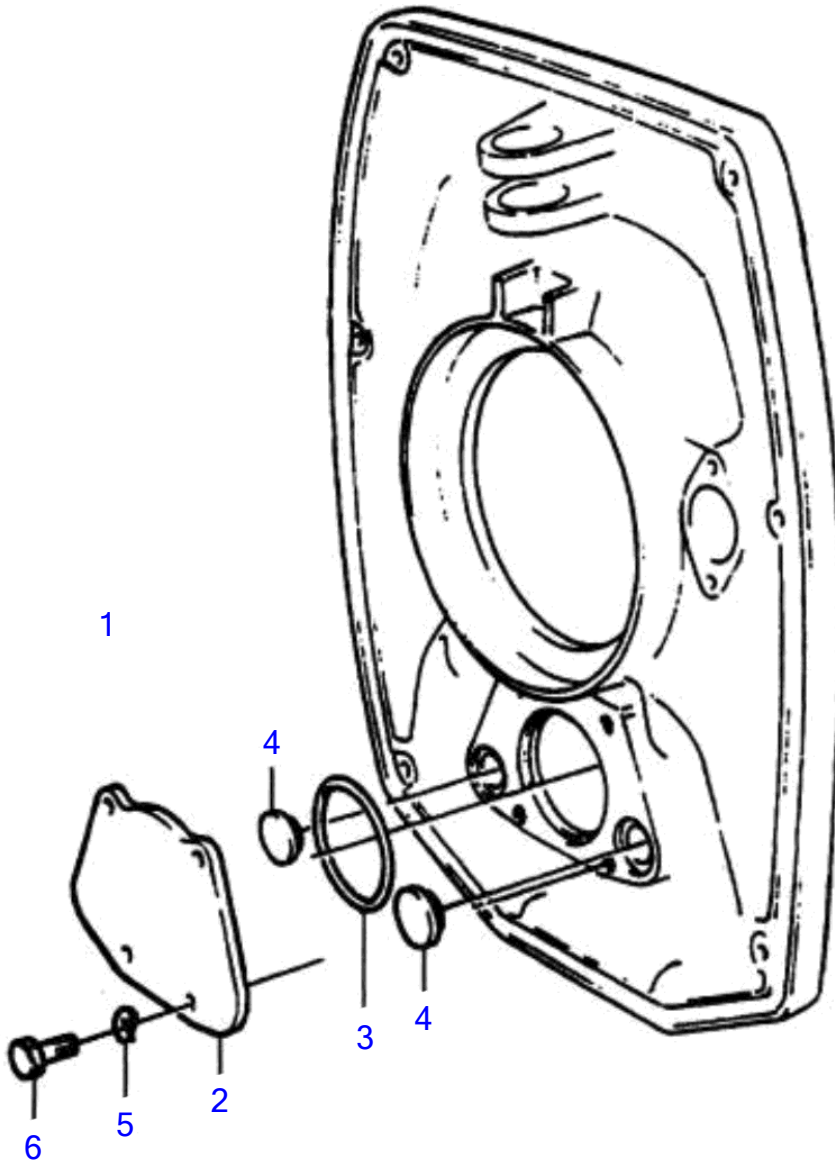

DPX-R

12661

DPX-R

REF	PART NO.	QTY	DESCRIPTION
1	872238	1	Seal flange kit
2		1	• Seal flange
3	925256	1	• O-ring
4	814473	2	• Rubber plug
5	941908	4	• Spring washer
6	970945	4	• Hexagon screw