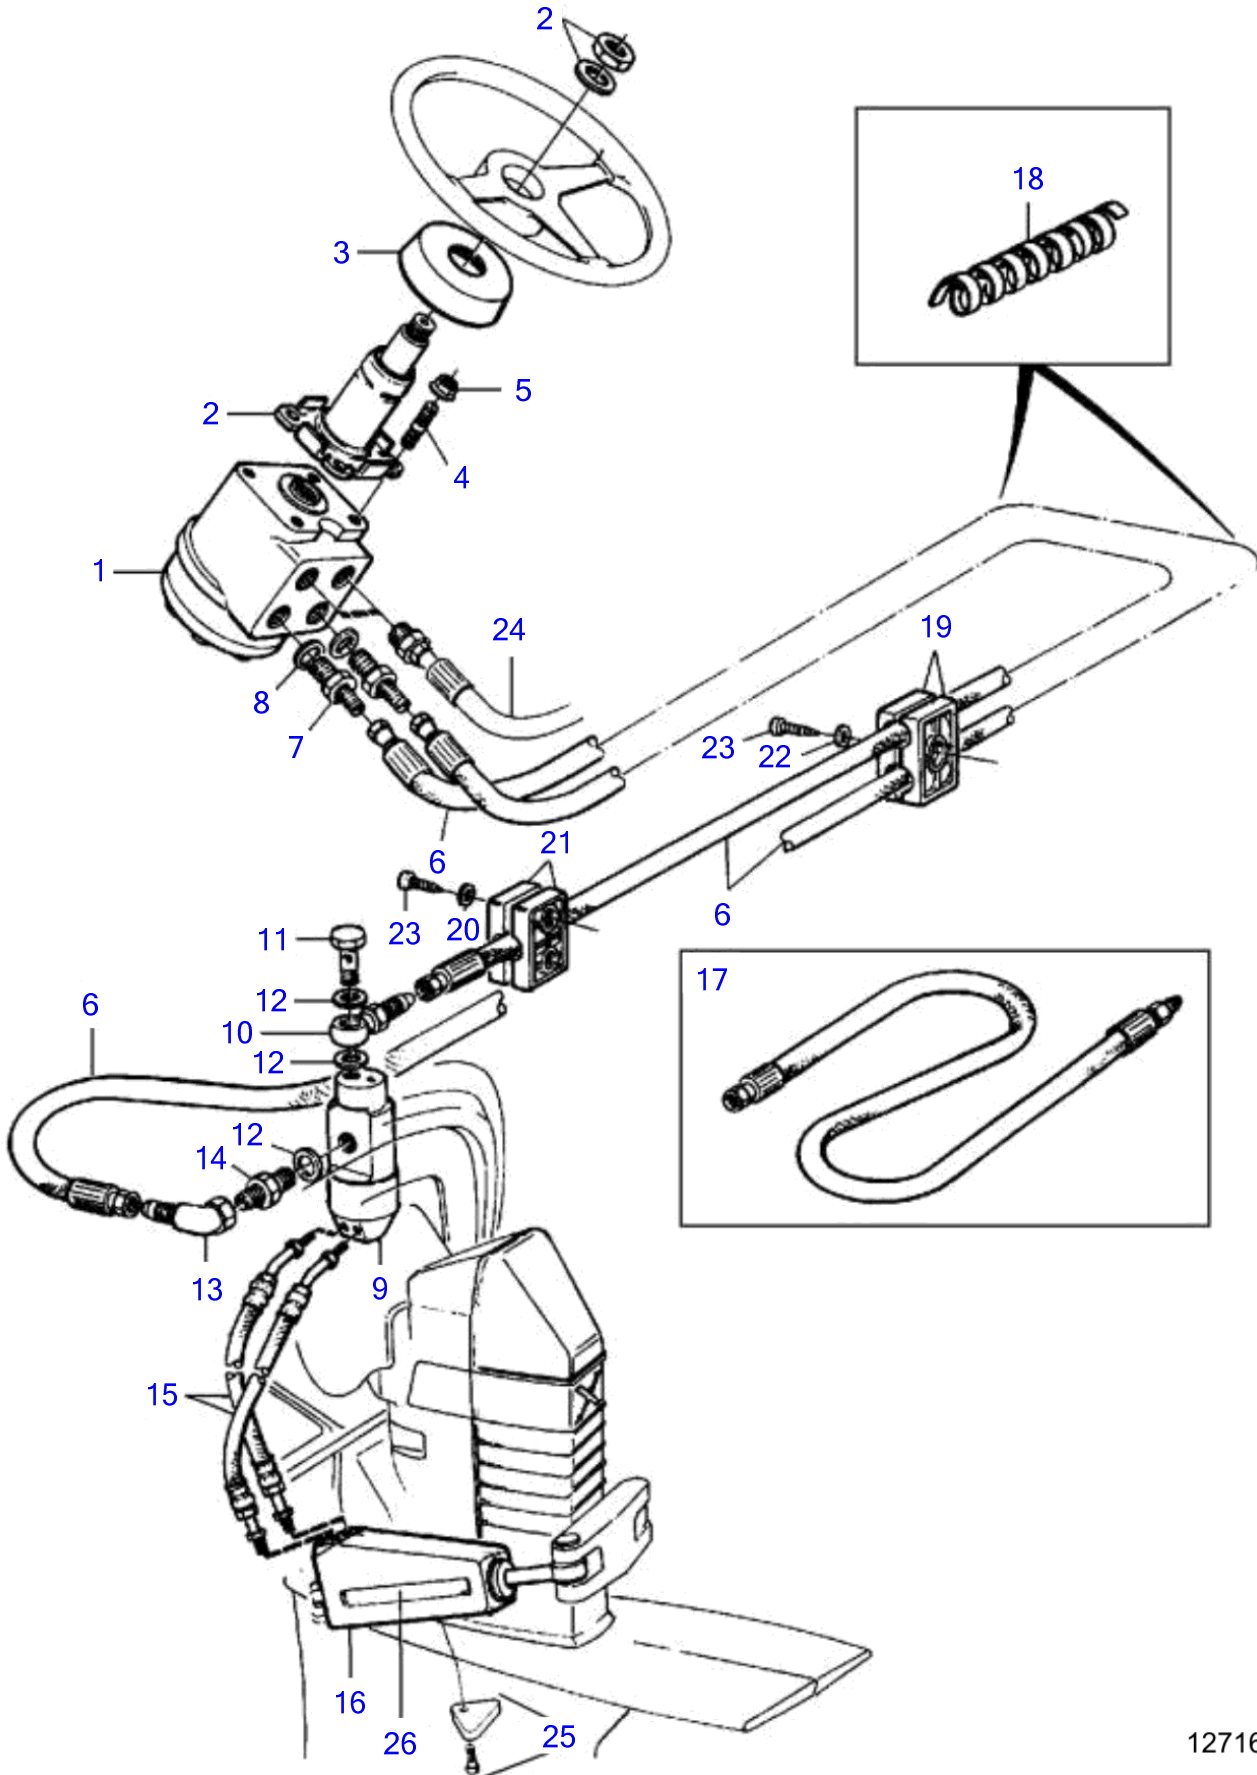

DPX-R

12716

DPX-R

REF	PART NO.	QTY	DESCRIPTION	NOTES
1	872155	1	Pump unit	
2	872157	1	Steering column	
3	873357	1	Cover	
4	924085	4	Stud	
5	971095	4	Flange nut	
6	872158	2	Pressure hose, L = 6000 mm	
7	873340	2	Adapter	
8	873341	2	Washer	
9	872956	1	Grommet	
10	873325	1	Banjo nipple	
11	873326	1	Hollow screw	
12	873327	3	Washer	
13	873328	1	Adapter	
14	873329	1	Adapter	
15	872593	4	Hydraulic hose	
16	873231	2	Steering cylinder	Mounted on DPX interm hsg
17	872169	1	Pressure hose, L = 1000 mm	
18	873331	1	Coil, L = 500 mm	
19	873335	1	Clamp	
20	873337	1	Washer	
21	873336	1	Clamp	
22	873338	1	Washer	
23	873339	3	Screw	
24	872158	2	Pressure hose, For servo pumps	
25	872793	2	Zinc electrode	
		2	• Zinc electrode	
	963683	2	• Hex. socket screw	
26	872965	2	Decal, Steering cylinder	