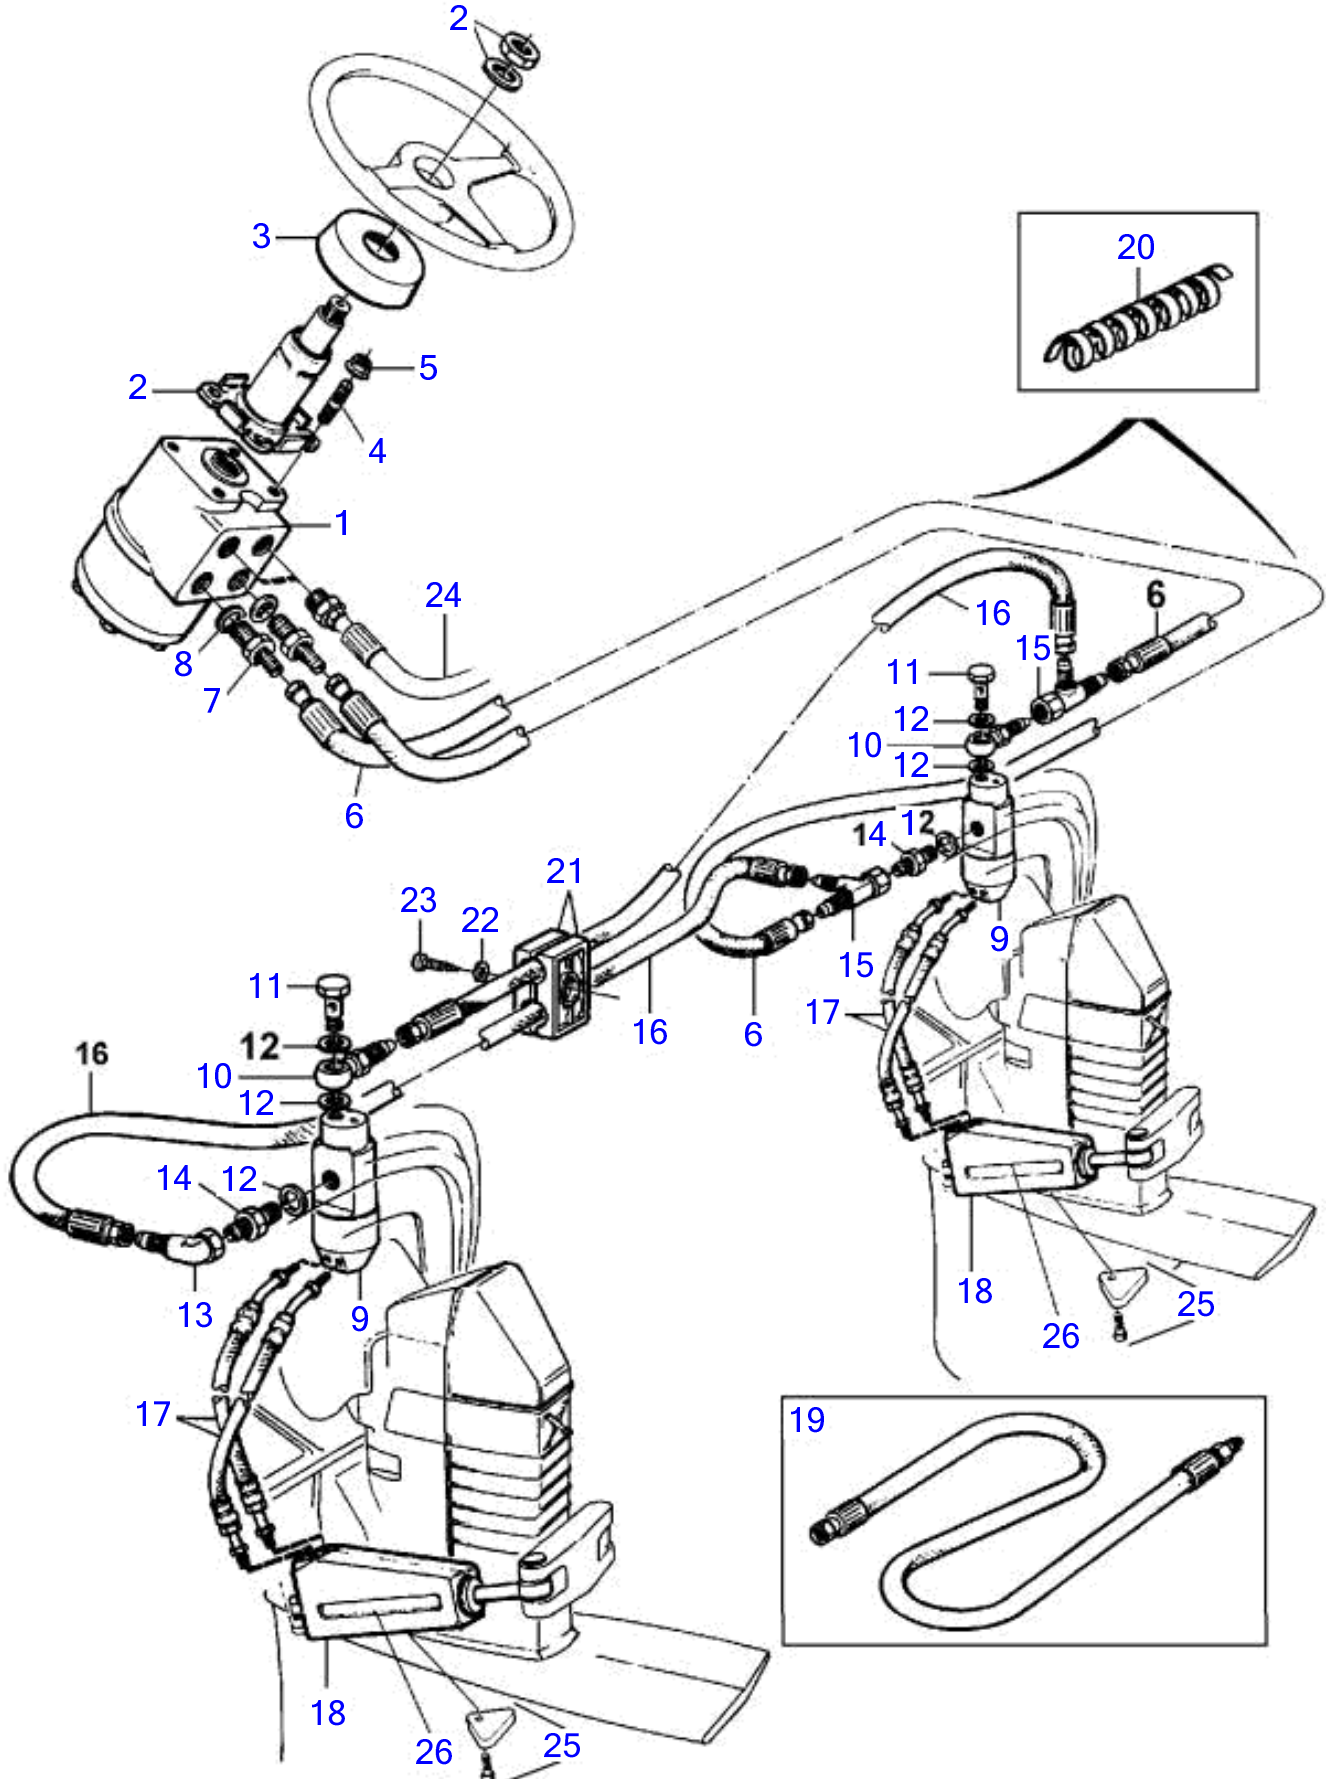

DPX-R

DPX-R

REF	PART NO.	QTY	DESCRIPTION	NOTES
1	872156	1	Pump unit	
2	872157	1	Steering column	
3	873357	1	Cover	
4	924085	4	Stud	
5	971095	4	Flange nut	
6	872158	2	Pressure hose, L = 6000 mm	
7	873340	2	Adapter	
8	873341	2	Washer	
9	872956	2	Grommet	
10	873325	2	Banjo nipple	
11	873326	2	Hollow screw	
12	873327	6	Washer	
13	873328	2	Adapter	
14	873329	2	Adapter	
15	873330	2	Manifold	
16	872166	2	Pressure hose, L = 1200 mm	
17	872593	8	Hydraulic hose	
18	873231	4	Steering cylinder	Mounted on DPX interm hsg
19	872169	1	Pressure hose, L = 1000 mm	
20	873331	1	Coil, L = 500 mm	
21	873335	3	Clamp	
22	873337	3	Washer	
23	873339	3	Screw	
24	872158	2	Pressure hose, For servo pump	
25	872793	2	Zinc electrode	
		2	• Zinc electrode	
	963683	2	• Hex. socket screw	
26	872965	2	Decal, Steering cylinder	