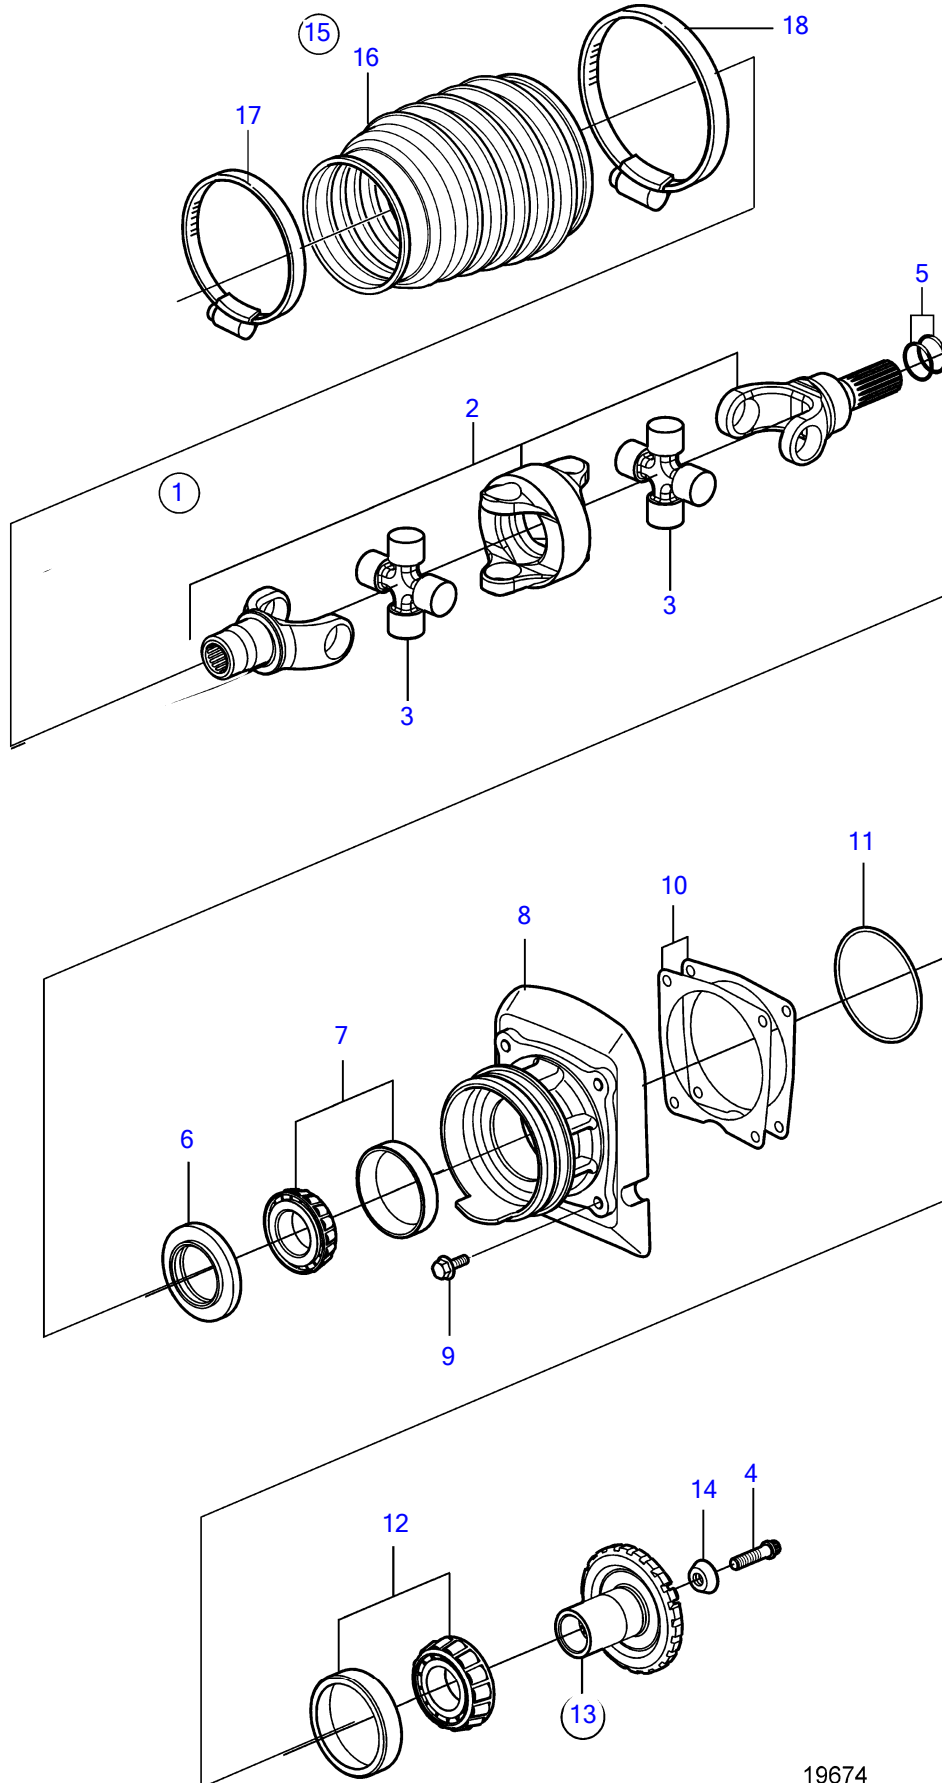

DPR-D

DPR-D

REF	PART NO.	QTY	DESCRIPTION	SEE SEC.	NOTES
1	3887297	1	Universal joint, complete		
2		1	• Universal joint		Not sold separately
3	3843136	2	• U-joint kit		
4	3860364	1	• Screw		
5	984290	X	Shim		TH=0,10mm
	984291	X	Shim		TH=0,15mm
	984292	X	Shim		TH=0,225mm
	984293	X	Shim		TH=0,50mm
6	3863084	1	Sealing ring		
7	11043	1	Roller bearing		
8	22050706	1	Bearing box		
9	984258	4	6 point socket screw		L=40mm
10	21522416	X	Shim		TH=0.10mm
	21522417	X	Shim		TH=0.15mm
	21522419	X	Shim		TH=0,225mm
	21522420	X	Shim		TH=0,25mm
11	925260	1	O-ring		
12	184595	1	Roller bearing		
13		1	Gear set	38419	
14	3862378	1	Washer		
15	3594509	1	Bellows kit		
16	3808898	1	• Bellows		
			• Bulletin P-44-1-11	P-44-1-11-EN	DPH/DPR U-Joint Bellows
17	853012	1	• Hose clamp		
18	22274888	1	• Hose clamp		