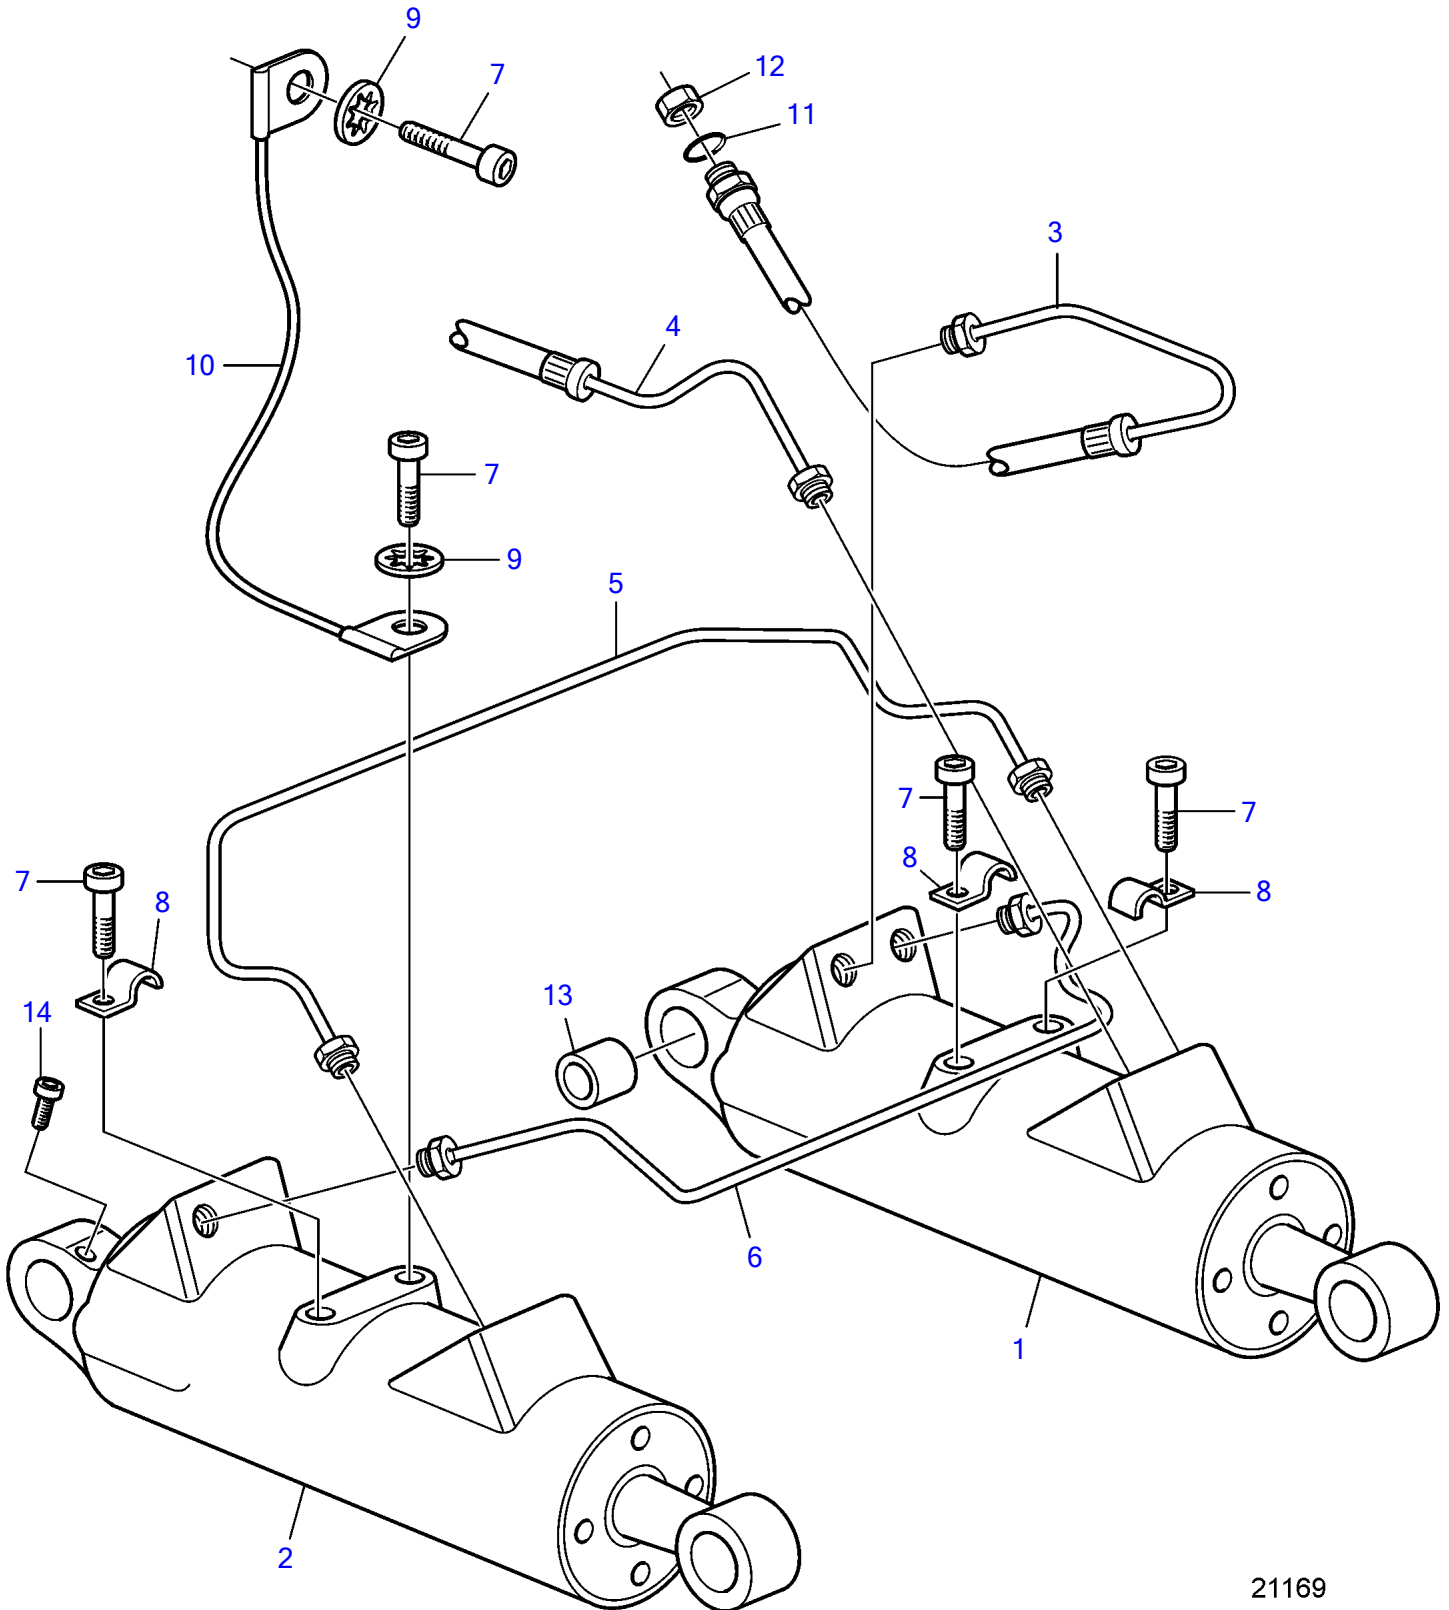

DPH-D, DPR-D, DPH-D1

21169

DPH-D, DPR-D, DPH-D1

REF	PART NO.	QTY	DESCRIPTION	SEE SEC.	NOTES
1	21840806	1	Trimming cylinder		Starboard
2	21840807	1	Trimming cylinder		Port
3	21721548	1	Hose assembly		
			• Bulletin P-44-5-17	P-44-5-17-EN	Return/Scrap of Hose assembly
4	21721550	1	Hose assembly		
			• Bulletin P-44-5-17	P-44-5-17-EN	Return/Scrap of Hose assembly
5	3862857	1	Tube		Rear
6	3862858	1	Tube		Front
7	963675	5	Hex. socket screw		
8	3863060	3	Clamp		
9	940275	2	Washer		
10	3862961	1	Ground cable		
11	960214	2	O-ring		
12	984415	2	Hexagon nut		
13	3863092	1	Bushing		
14	3587308	1	Set screw		