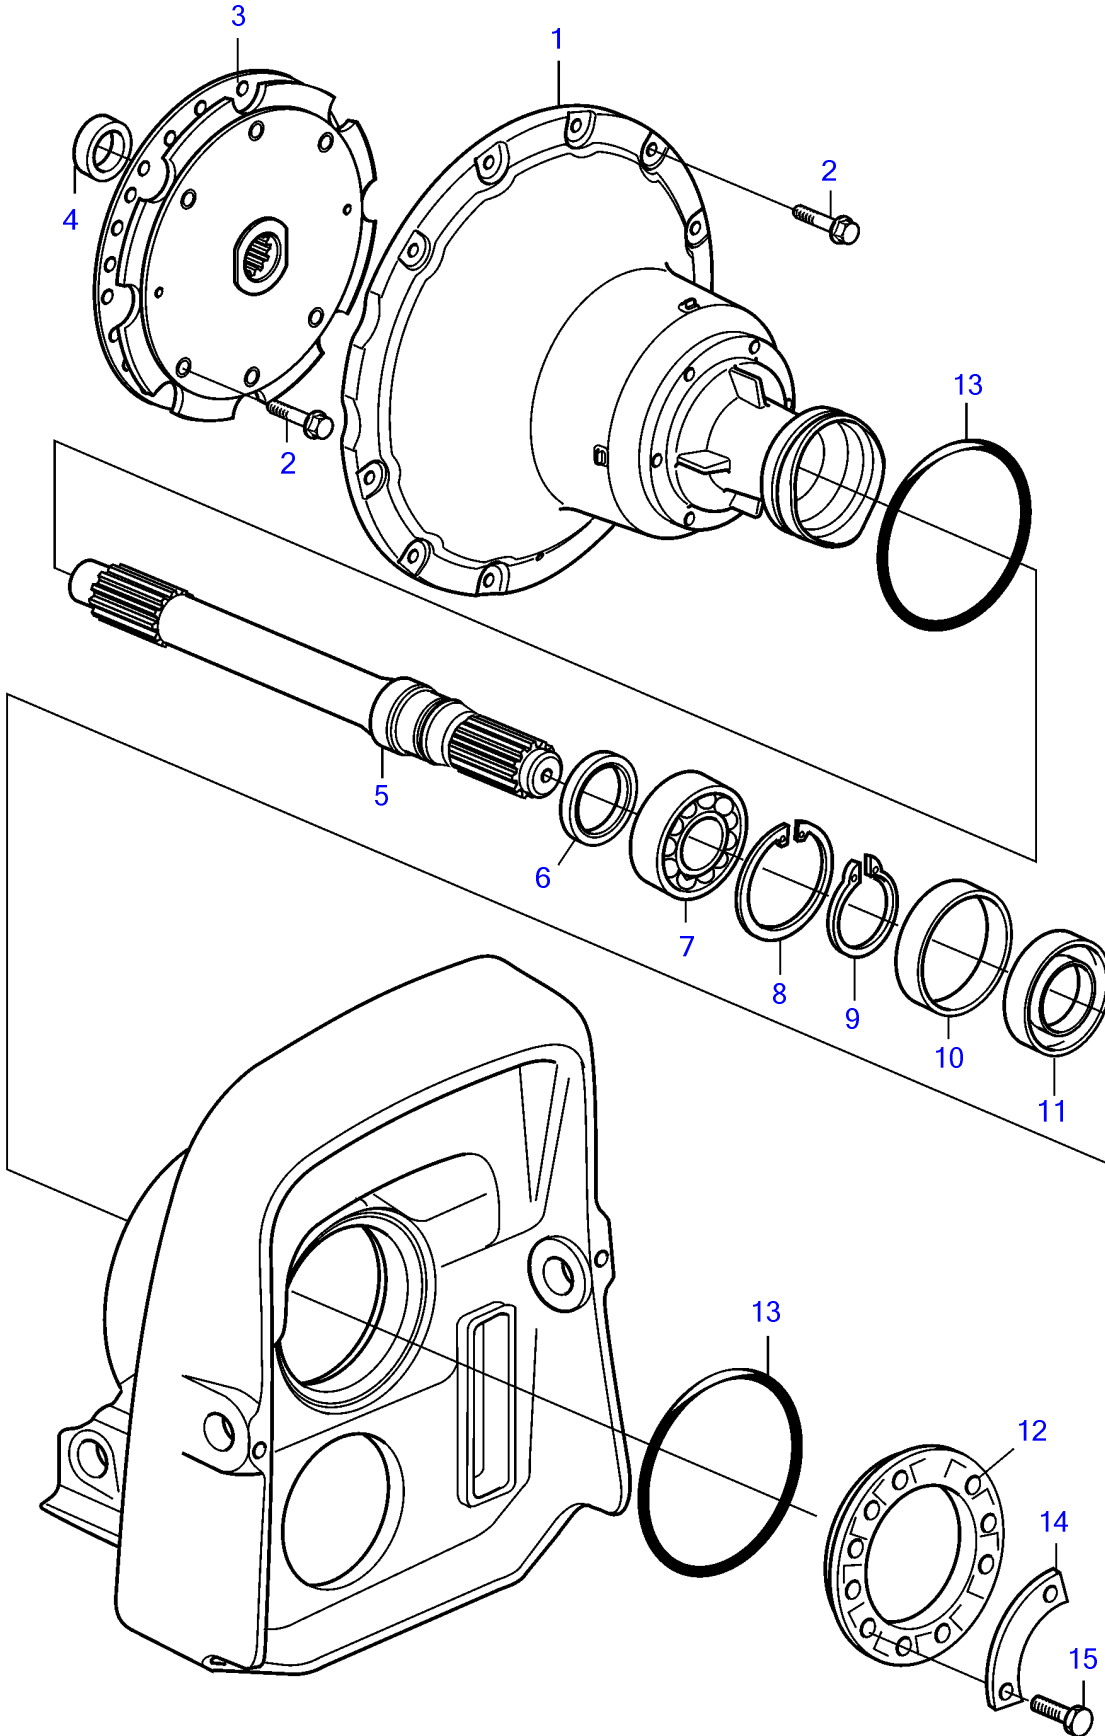

DPH-D1

DPH-D1

REF	PART NO.	QTY	DESCRIPTION	NOTES
1	21440998	1	Flywheel housing	
2	946752	18	Flange screw	L=35mm
3	21882313	1	Flexible coupling	
4	888264	1	Bushing	
5	21511536	1	Shaft	
6	6842273	1	Lip seal	
7	184841	1	Ball bearing	
8	914533	1	Snap ring	
9	914462	1	Snap ring	
10	888545	1	Bushing	
11	958860	1	Sealing ring	
12	873048	1	Tensioning ring	
13	804190	2	Rubber ring	
14	806624	3	Striker plate	
15	191844	6	Hexagon screw	

47705770-44-38844

27942

Upd:2015-04-13

DPH-D, DPR-D, DPH-D1

**VOLVO**  
**PENTA**