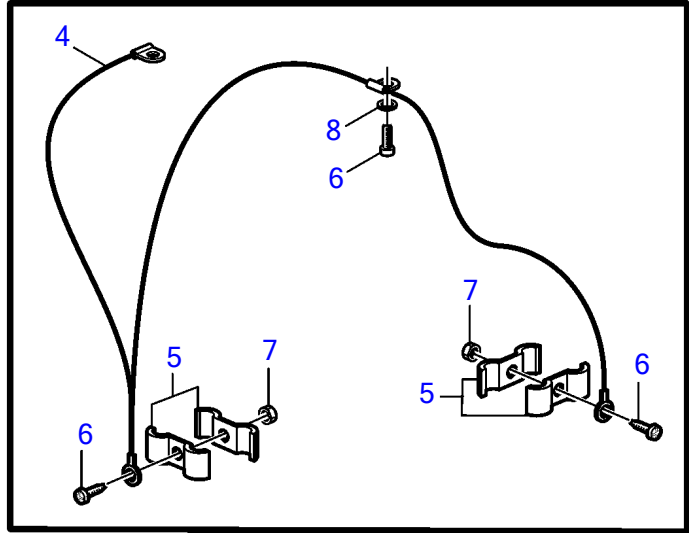

DPH-D, DPR-D, DPH-D1

27460

DPH-D, DPR-D, DPH-D1

REF	PART NO.	QTY	DESCRIPTION	SEE SEC.	NOTES
1	22452005	2	Steering cylinder		
2	21388920	4	Bushing		
3	3589516	4	Wear washer		(3863172)
4	889726	1	Ground cable		
5	984329	4	Clamp		
6	963675	3	Hex. socket screw		
7	944456	2	Hexagon nut		
8	940275	1	Washer		
9	3863222	1	Hose		
10	984379	1	Nipple		
11	3863223	1	Hydraulic hose		
12	984378	1	Nipple		
13	984376	2	Plug		
14	21548739	1	Hydraulic hose, kit		
			• Bulletin P-44-1-22	P-44-1-22-EN	Problem with Hydraulic Hoses for DPH/DPR Drives
15	925053	4	• O-ring		
16	3862321	1	Valve		
17	946541	2	Hex. socket screw		
18	22001102	1	Disc		
19	963677	2	Hex. socket screw		
20	21132674	1	Bellows kit		
			• Bulletin P-44-1-15	P-44-1-15-EN	Anti Barnacle Bellow
21		2	• Bellows		
22	948211	2	• Cable tie		
23		2	• Adhesive		
24	21233764	1	Chassis ground cable		
25	21200067	2	• Cable		
26	993453	2	• Hex. socket screw		
27	941670	1	• Washer		
28	984298	1	• 6 point socket screw		
29	948211	1	• Cable tie		
30	3594036	2	Bellows		