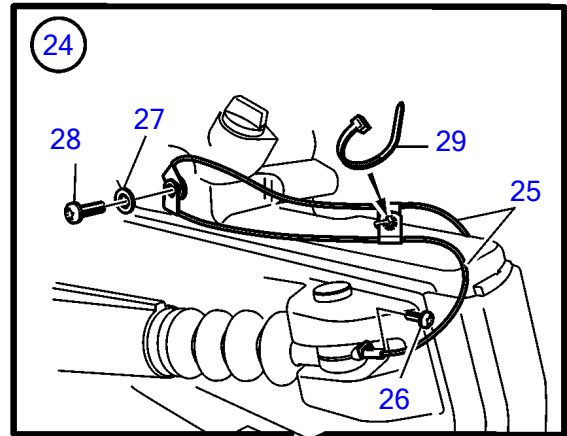

DPH-D, DPR-D, DPH-D1

27460

DPH-D, DPR-D, DPH-D1

REF	PART NO.	QTY	DESCRIPTION	SEE SEC.	NOTES
1	22452005	2	Steering cylinder		
2	21388920	4	Bushing		
3	3589516	4	Wear washer		(3863172)
4	889726	1	Ground cable		
5	984329	4	Clamp		
6	963675	3	Hex. socket screw		
7	944456	2	Hexagon nut		
8	940275	1	Washer		
9	3863222	1	Hose		
10	984379	1	Nipple		
11	3863223	1	Hydraulic hose		
12	984378	1	Nipple		
13	984376	2	Plug		
14	21548739	1	Hydraulic hose, kit		
			• Bulletin P-44-1-22	P-44-1-22-EN	Problem with Hydraulic Hoses for DPH/DPR Drives
15	925053	4	• O-ring		
16	3862321	1	Valve		
17	946541	2	Hex. socket screw		
18	22001102	1	Disc		
19	963677	2	Hex. socket screw		
20	21132674	1	Bellows kit		
			• Bulletin P-44-1-15	P-44-1-15-EN	Anti Barnacle Bellow
21		2	• Bellows		
22	948211	2	• Cable tie		
23		2	• Adhesive		
24	21233764	1	Chassis ground cable		
25	21200067	2	• Cable		
26	993453	2	• Hex. socket screw		
27	941670	1	• Washer		
28	984298	1	• 6 point socket screw		
29	948211	1	• Cable tie		
30	3594036	2	Bellows		