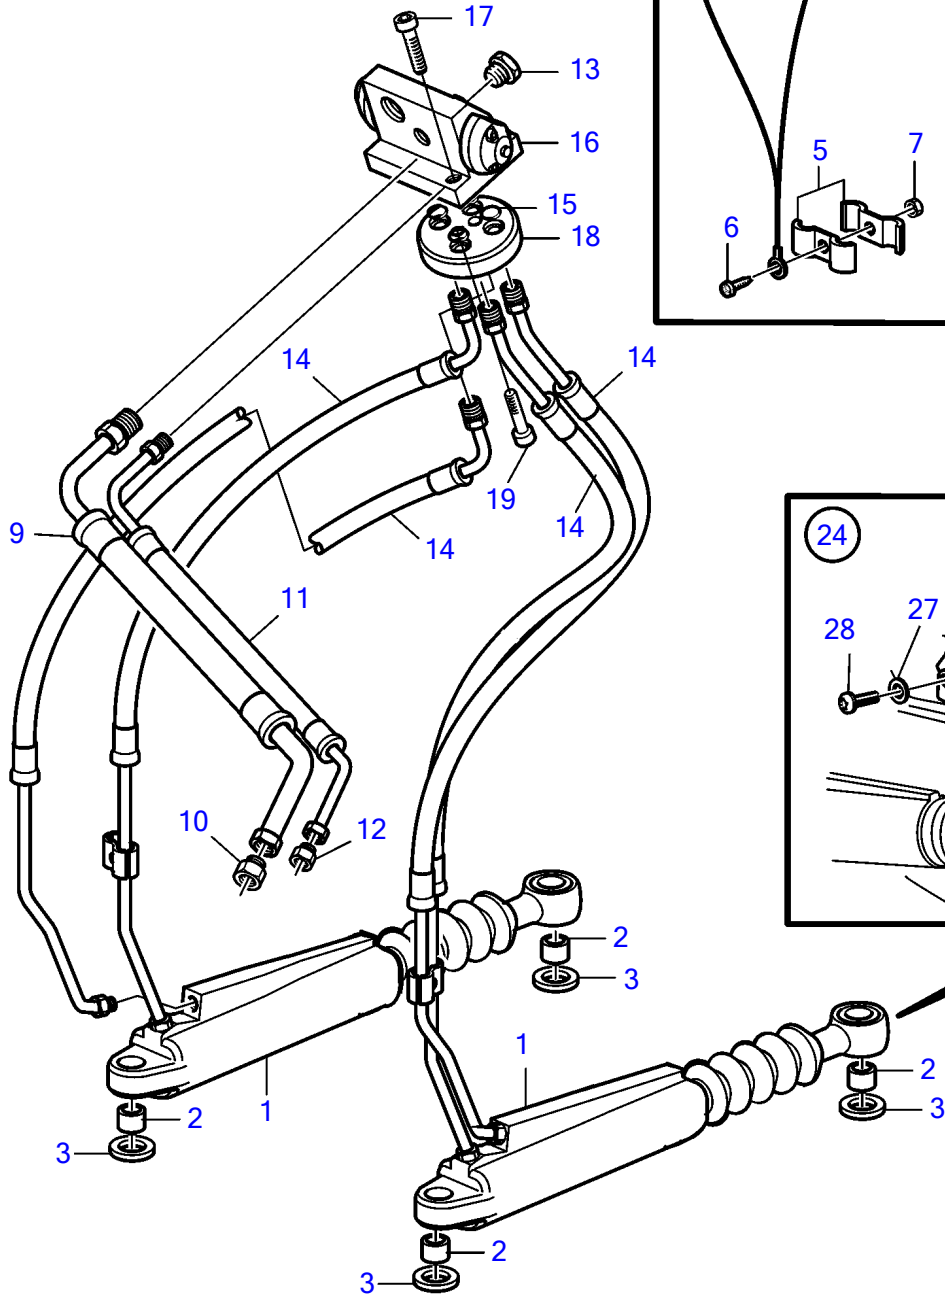

DPH-D, DPR-D, DPH-D1

27460

DPH-D, DPR-D, DPH-D1

REF	PART NO.	QTY	DESCRIPTION	SEE SEC.	NOTES
1	22452005	2	Steering cylinder		
2	21388920	4	Bushing		
3	3589516	4	Wear washer		(3863172)
4	889726	1	Ground cable		
5	984329	4	Clamp		
6	963675	3	Hex. socket screw		
7	944456	2	Hexagon nut		
8	940275	1	Washer		
9	3863222	1	Hose		
10	984379	1	Nipple		
11	3863223	1	Hydraulic hose		
12	984378	1	Nipple		
13	984376	2	Plug		
14	21548739	1	Hydraulic hose, kit		
			• Bulletin P-44-1-22	P-44-1-22-EN	Problem with Hydraulic Hoses for DPH/DPR Drives
15	925053	4	• O-ring		
16	3862321	1	Valve		
17	946541	2	Hex. socket screw		
18	22001102	1	Disc		
19	963677	2	Hex. socket screw		
20	21132674	1	Bellows kit		
			• Bulletin P-44-1-15	P-44-1-15-EN	Anti Barnacle Bellow
21		2	• Bellows		
22	948211	2	• Cable tie		
23		2	• Adhesive		
24	21233764	1	Chassis ground cable		
25	21200067	2	• Cable		
26	993453	2	• Hex. socket screw		
27	941670	1	• Washer		
28	984298	1	• 6 point socket screw		
29	948211	1	• Cable tie		
30	3594036	2	Bellows		

47705770-64-38438

27460

Upd:2015-04-13

DPH-D, DPR-D, DPH-D1