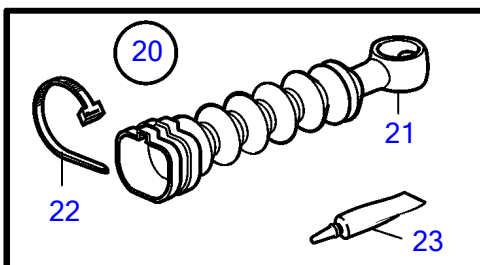

DPH-D, DPR-D, DPH-D1

27460

DPH-D, DPR-D, DPH-D1

REF	PART NO.	QTY	DESCRIPTION	SEE SEC.	NOTES
1	22452005	2	Steering cylinder		
2	21388920	4	Bushing		
3	3589516	4	Wear washer		(3863172)
4	889726	1	Ground cable		
5	984329	4	Clamp		
6	963675	3	Hex. socket screw		
7	944456	2	Hexagon nut		
8	940275	1	Washer		
9	3863222	1	Hose		
10	984379	1	Nipple		
11	3863223	1	Hydraulic hose		
12	984378	1	Nipple		
13	984376	2	Plug		
14	21548739	1	Hydraulic hose, kit		
			• Bulletin P-44-1-22	P-44-1-22-EN	Problem with Hydraulic Hoses for DPH/DPR Drives
15	925053	4	• O-ring		
16	3862321	1	Valve		
17	946541	2	Hex. socket screw		
18	22001102	1	Disc		
19	963677	2	Hex. socket screw		
20	21132674	1	Bellows kit		
			• Bulletin P-44-1-15	P-44-1-15-EN	Anti Barnacle Bellow
21		2	• Bellows		
22	948211	2	• Cable tie		
23		2	• Adhesive		
24	21233764	1	Chassis ground cable		
25	21200067	2	• Cable		
26	993453	2	• Hex. socket screw		
27	941670	1	• Washer		
28	984298	1	• 6 point socket screw		
29	948211	1	• Cable tie		
30	3594036	2	Bellows		