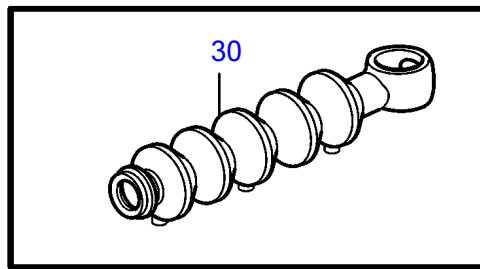

DPH-D, DPR-D, DPH-D1

27460

DPH-D, DPR-D, DPH-D1

REF	PART NO.	QTY	DESCRIPTION	SEE SEC.	NOTES
1	22452005	2	Steering cylinder		
2	21388920	4	Bushing		
3	3589516	4	Wear washer		(3863172)
4	889726	1	Ground cable		
5	984329	4	Clamp		
6	963675	3	Hex. socket screw		
7	944456	2	Hexagon nut		
8	940275	1	Washer		
9	3863222	1	Hose		
10	984379	1	Nipple		
11	3863223	1	Hydraulic hose		
12	984378	1	Nipple		
13	984376	2	Plug		
14	21548739	1	Hydraulic hose, kit		
			• Bulletin P-44-1-22	P-44-1-22-EN	Problem with Hydraulic Hoses for DPH/DPR Drives
15	925053	4	• O-ring		
16	3862321	1	Valve		
17	946541	2	Hex. socket screw		
18	22001102	1	Disc		
19	963677	2	Hex. socket screw		
20	21132674	1	Bellows kit		
			• Bulletin P-44-1-15	P-44-1-15-EN	Anti Barnacle Bellow
21		2	• Bellows		
22	948211	2	• Cable tie		
23		2	• Adhesive		
24	21233764	1	Chassis ground cable		
25	21200067	2	• Cable		
26	993453	2	• Hex. socket screw		
27	941670	1	• Washer		
28	984298	1	• 6 point socket screw		
29	948211	1	• Cable tie		
30	3594036	2	Bellows		