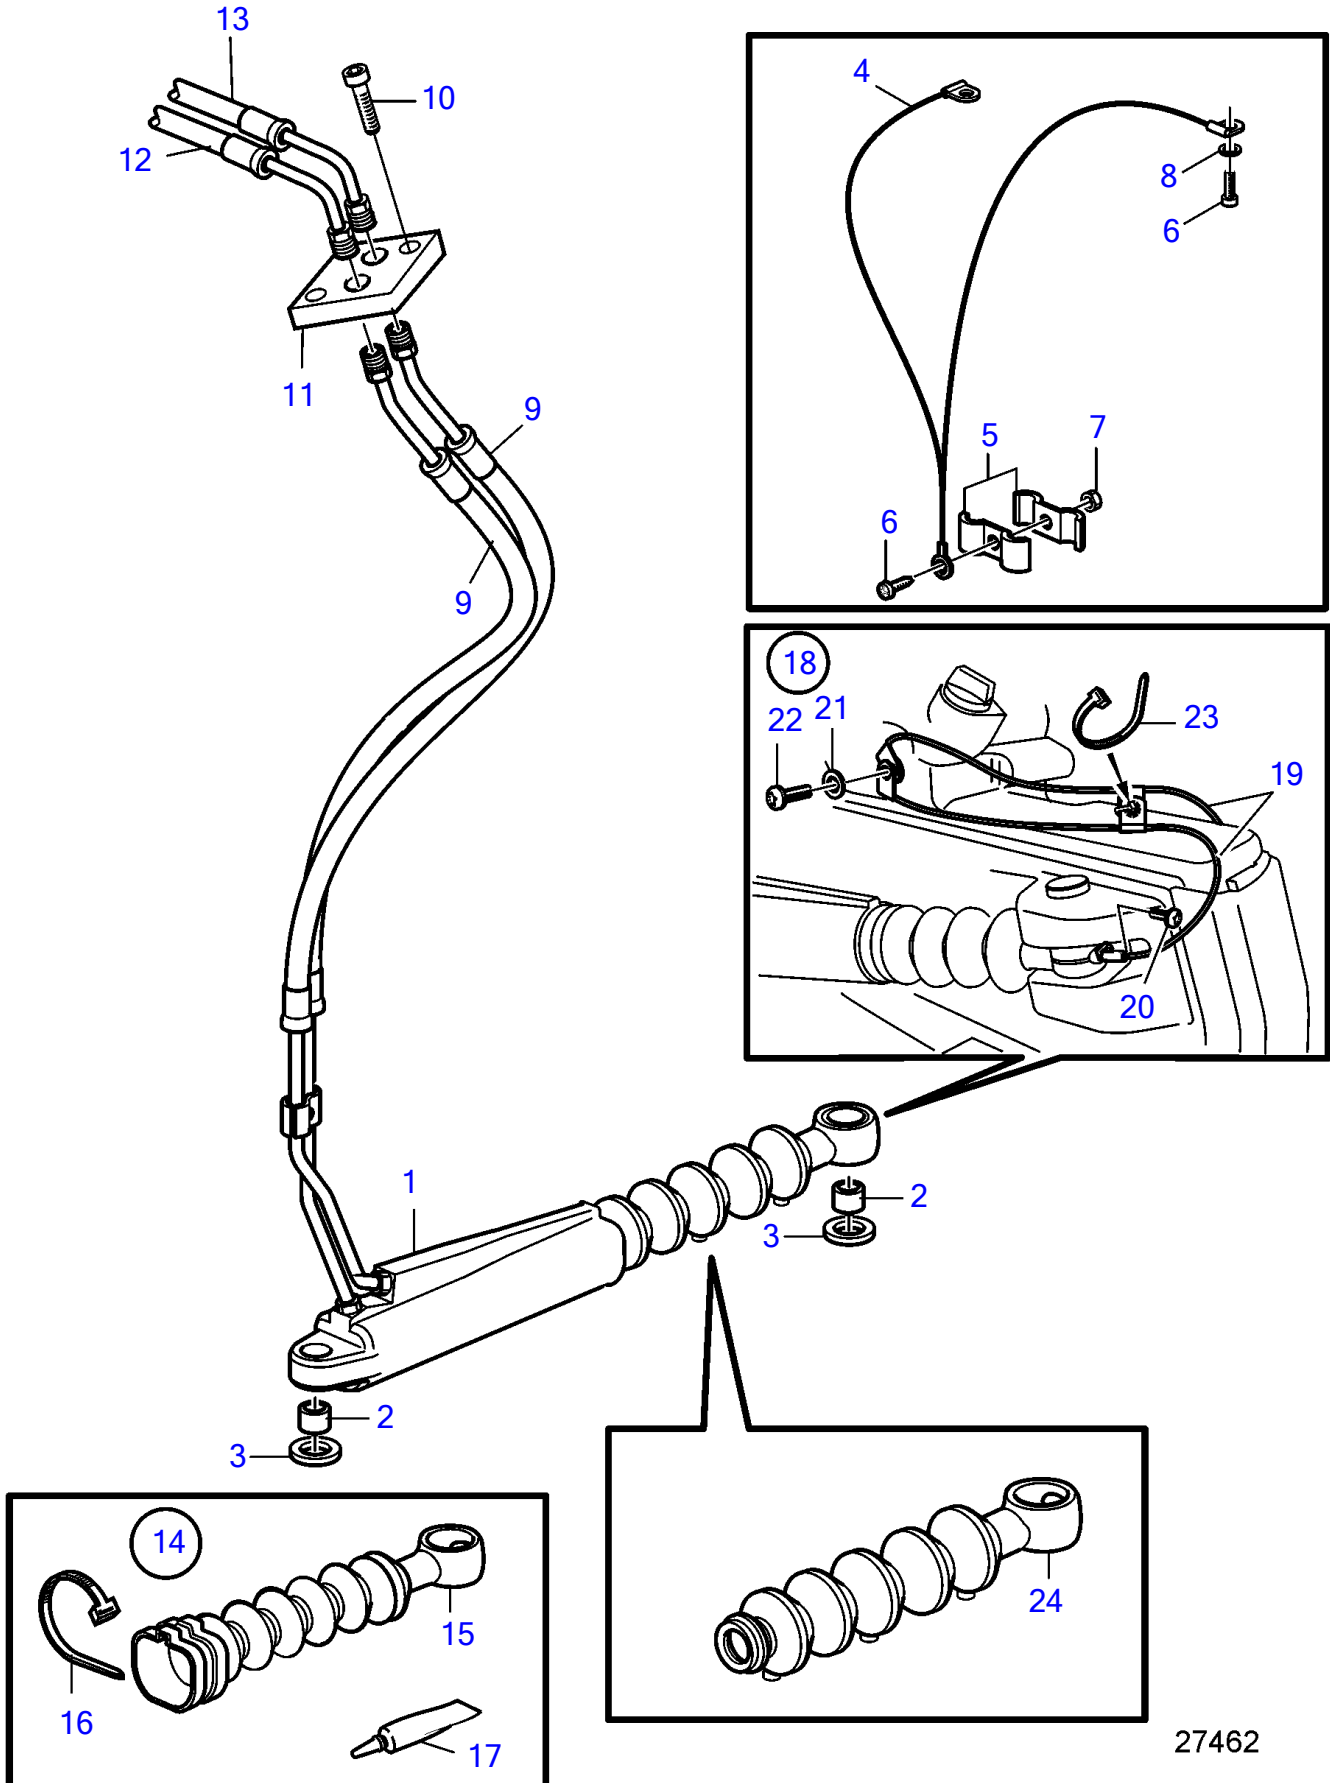

DPH-D, DPR-D, DPH-D1

27462

DPH-D, DPR-D, DPH-D1

REF	PART NO.	QTY	DESCRIPTION	SEE SEC.	NOTES
1	22452005	1	Steering cylinder		
2	21388920	2	Bushing		
3	3589516	2	Wear washer		(3863172)
4	889730	1	Ground cable		
5	984329	2	Clamp		
6	963675	2	Hex. socket screw		
7	944456	1	Hexagon nut		
8	940275	1	Washer		
9	21548739	1	Hydraulic hose, kit		
			• Bulletin P-44-1-22	P-44-1-22-EN	Problem with Hydraulic Hoses for DPH/DPR Drives
10	946541	2	Hex. socket screw		
11	3863236	1	Manifold		
12	888636	1	Hydraulic hose		
13	3863235	1	Hydraulic hose		
14	21132674	1	Bellows kit		
			• Bulletin P-44-1-15	P-44-1-15-EN	Anti Barnacle Bellow
15		2	• Bellows		
16	948211	2	• Cable tie		
17		2	• Adhesive		
18	21233764	1	Chassis ground cable		
19	21200067	2	• Cable		
20	993453	2	• Hex. socket screw		
21	941670	1	• Washer		
22	984298	1	• 6 point socket screw		
23	948211	1	• Cable tie		
24	3594036	2	Bellows		

47705770-64-38442

27462

Upd:2015-04-13

DPH-D, DPR-D, DPH-D1

VOLVO
PENTA