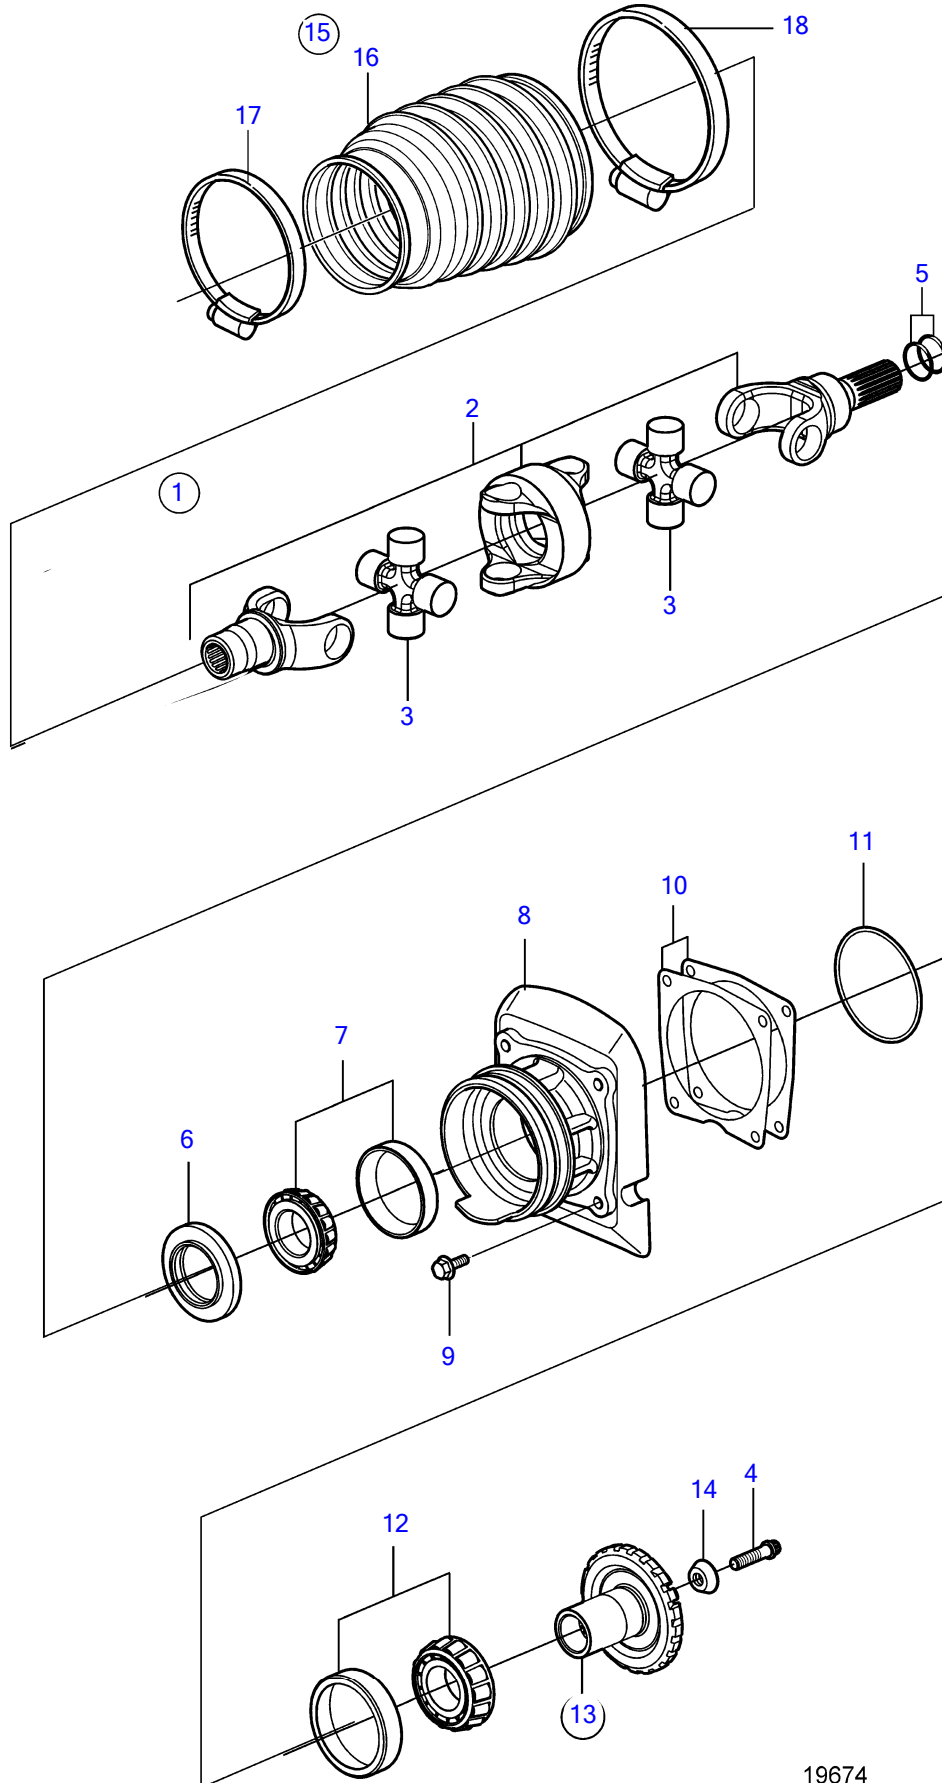

DPH-C

DPH-C

REF	PART NO.	QTY	DESCRIPTION	SEE SEC.	NOTES
1	3887297	1	Universal joint, complete		
2		1	• Universal joint		Not sold separately
3	3843136	2	• U-joint kit		
4	3860364	1	• Screw		
5	984290	X	Shim		TH=0,10mm
	984291	X	Shim		TH=0,15mm
	984292	X	Shim		TH=0,225mm
	984293	X	Shim		TH=0,50mm
6	3863084	1	Sealing ring		
7	11043	1	Roller bearing		
8	21511540	1	Bearing box		
9	984258	4	6 point socket screw		L=40mm
10	21522416	X	Shim		TH=0.10mm
	21522417	X	Shim		TH=0.15mm
	21522419	X	Shim		TH=0,225mm
	21522420	X	Shim		TH=0,25mm
11	925260	1	O-ring		
12	184595	1	Roller bearing		
13		1	Gear set	36883	
14	3862378	1	Washer		
15	3594509	1	Bellows kit		
16	3808898	1	• Bellows		
			• Bulletin P-44-1-11	P-44-1-11-EN	DPH/DPR U-Joint Bellows
17	853012	1	• Hose clamp		
18	22274888	1	• Hose clamp		