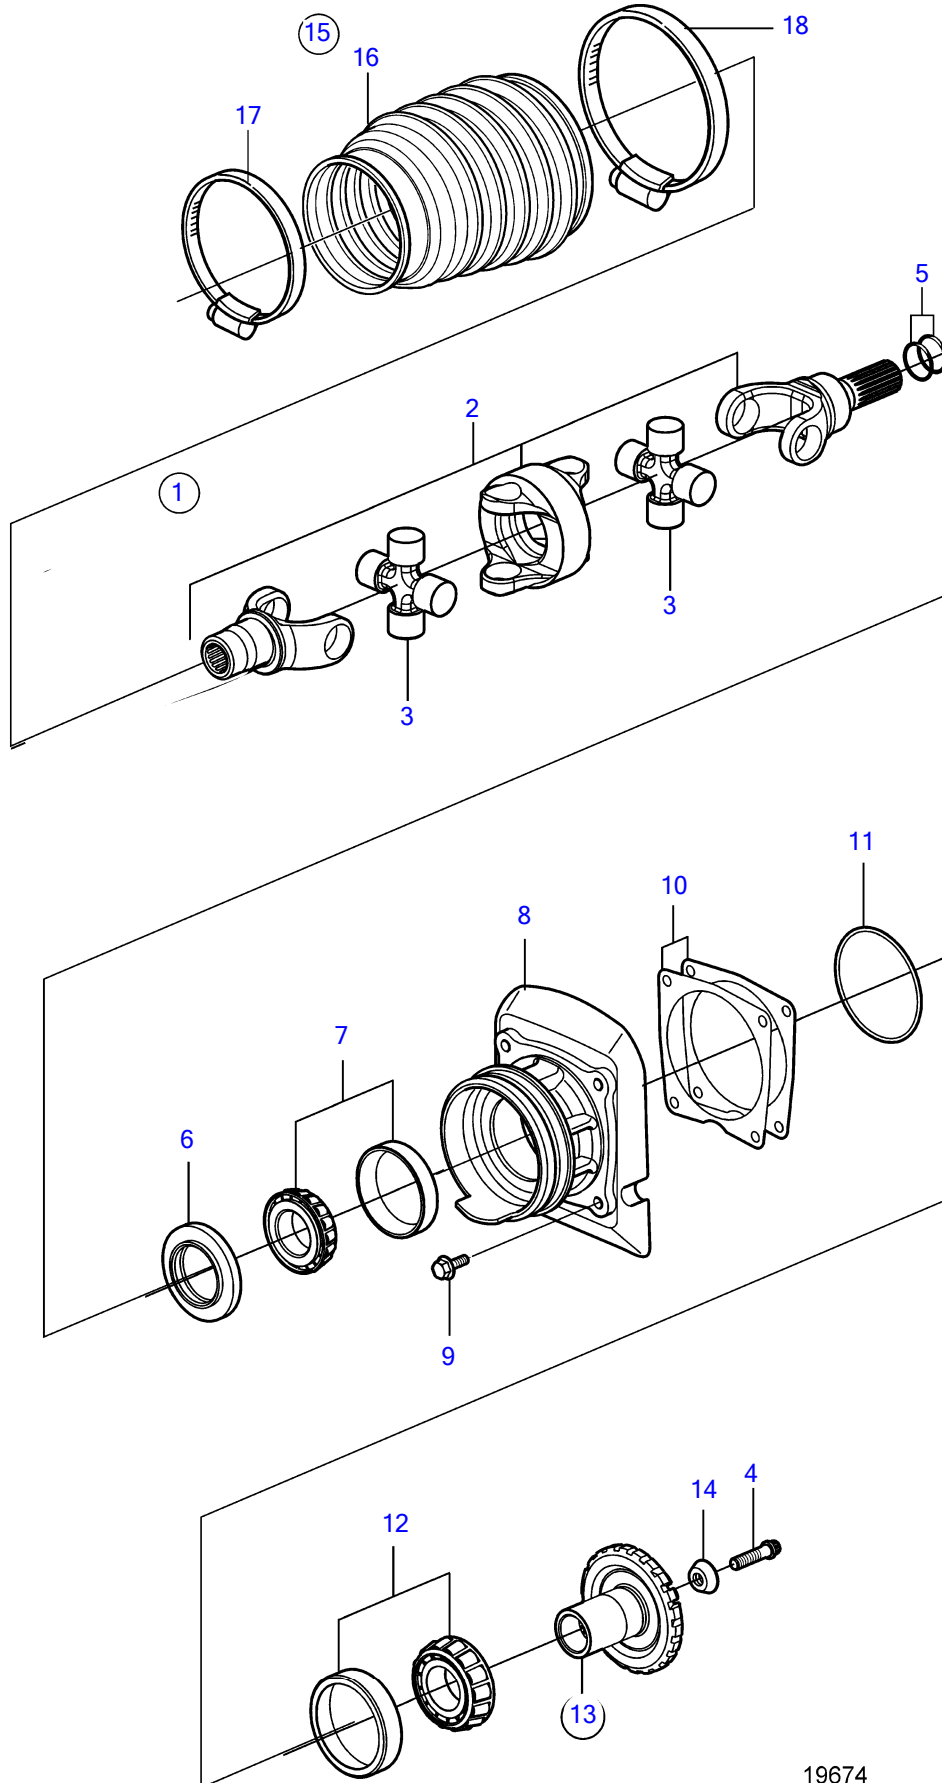

DPR-A, DPR-B

DPR-A, DPR-B

REF	PART NO.	QTY	DESCRIPTION	SEE SEC.	NOTES
1	3887297	1	Universal joint, complete		
2		1	• Universal joint		Not sold separately
3	3843136	2	• U-joint kit		
4	3860364	1	• Screw		
5	984290	X	Shim		TH=0,10mm
	984291	X	Shim		TH=0,15mm
	984292	X	Shim		TH=0,225mm
	984293	X	Shim		TH=0,50mm
6	3863084	1	Sealing ring		
7	11043	1	Roller bearing		
8	3862253	1	Bearing box		
9	984258	4	6 point socket screw		L=40mm
10	3863316	X	Shim		TH=0.10mm
	3863317	X	Shim		TH=0,16mm
	3863318	X	Shim		TH=0,25mm
	3863319	X	Shim		TH=0,375mm
11	925259	1	O-ring		
12	11096	1	Roller bearing		
13		1	Gear set	6386	
14	3862378	1	Washer		
15	3594509	1	Bellows kit		
16	3808898	1	• Bellows		
			• Bulletin P-44-1-11	P-44-1-11-EN	DPH/DPR U-Joint Bellows
17	853012	1	• Hose clamp		
18	22274888	1	• Hose clamp		