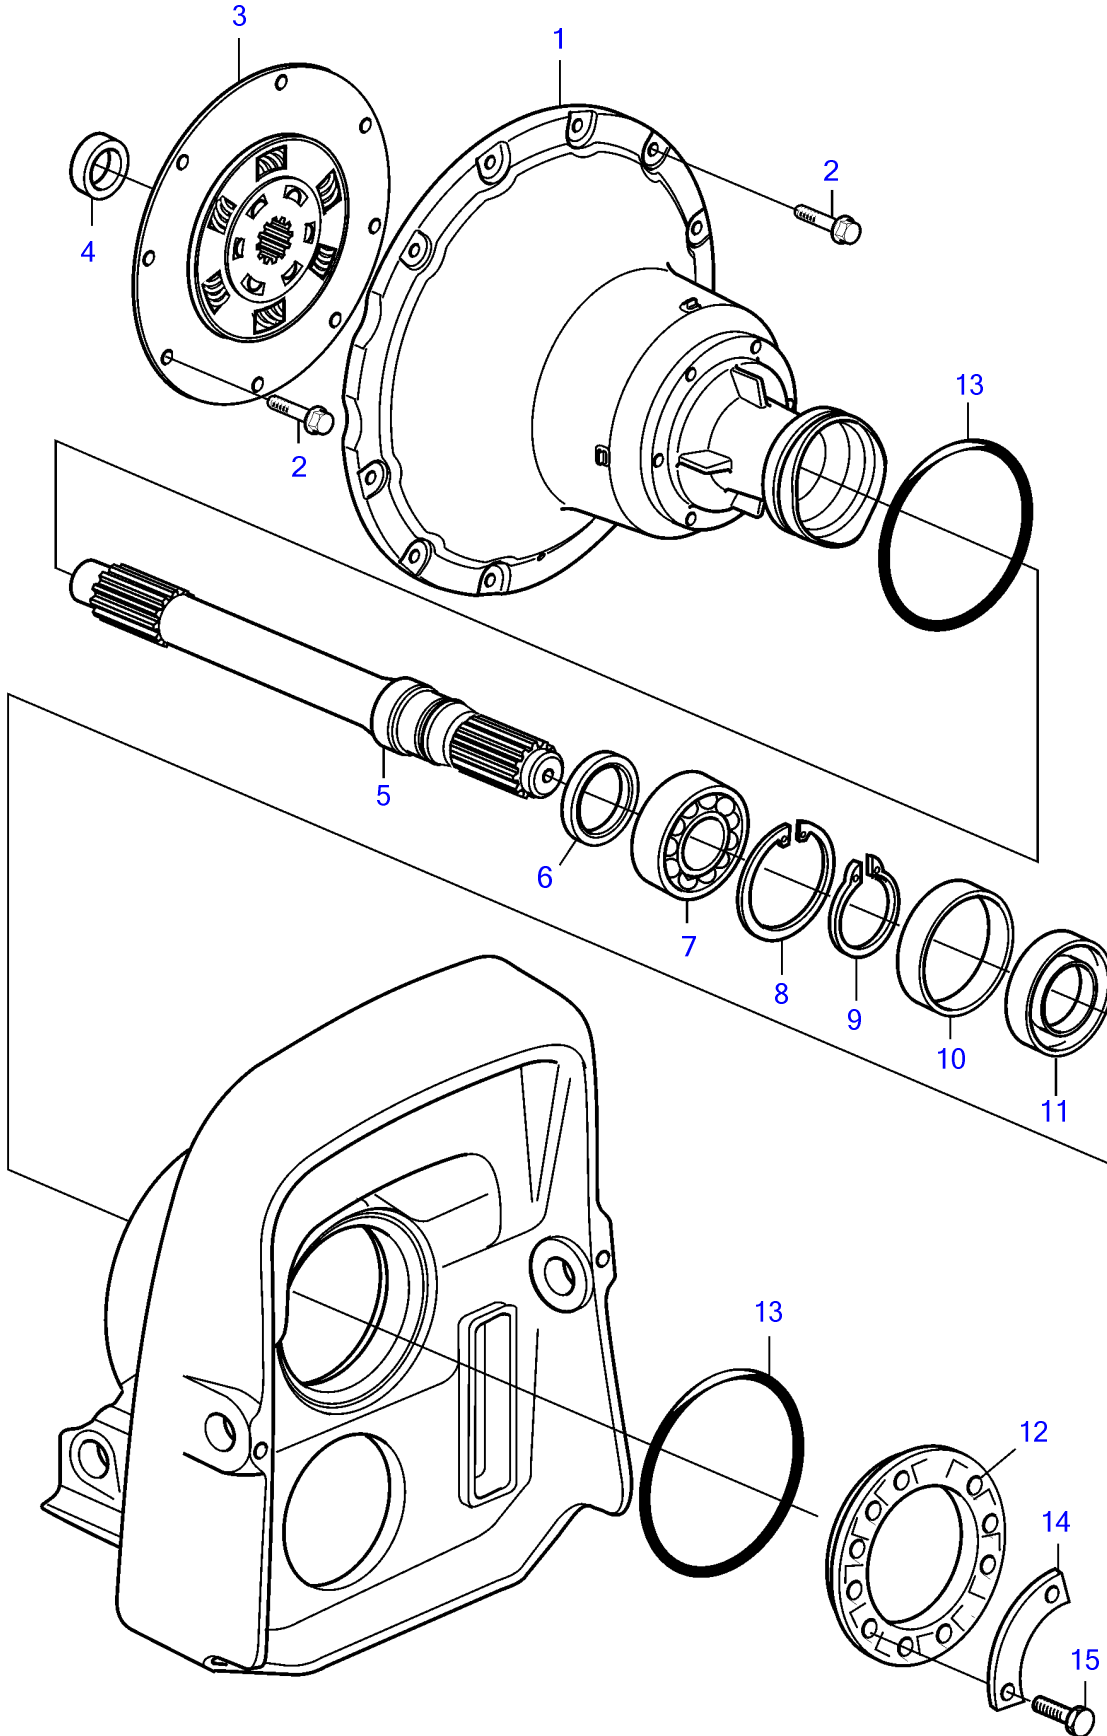

DPH-C, DPR-C

26095

## DPH-C, DPR-C

REF	PART NO.	QTY	DESCRIPTION	NOTES
1	21440998	1	Flywheel housing	
2	946752	18	Flange screw	L=35mm
3	21424060	1	Flexible coupling	SN-2006039886
	21581138	1	Flexible coupling	SN2006039887-
4	888264	1	Bushing	
5	21511536	1	Shaft	
6	6842273	1	Lip seal	
7	184841	1	Ball bearing	
8	914533	1	Snap ring	
9	914462	1	Snap ring	
10	888545	1	Bushing	
11	958860	1	Sealing ring	
12	873048	1	Tensioning ring	
13	804190	2	Rubber ring	
14	806624	3	Striker plate	
15	191844	6	Hexagon screw	