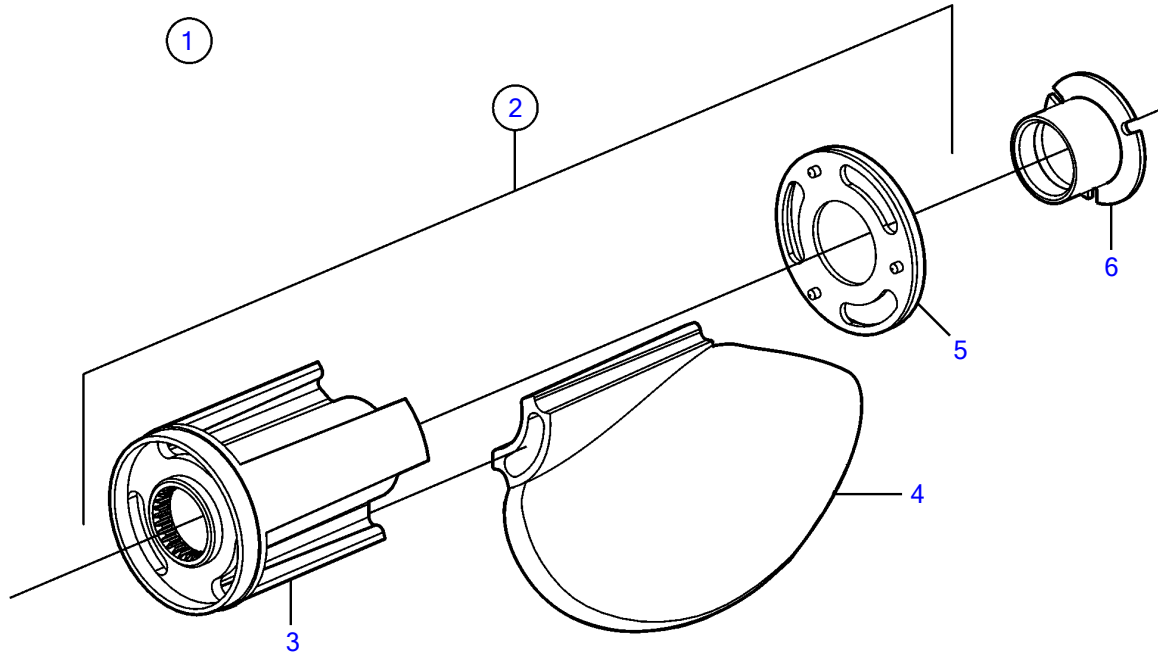

DP-SM 1.68, DP-SM 1.78, DP-SM 1.95, DP-SM 2.32, DP-SMTD 1.95, DP-SMTD1 1.95, DP-SMTD3 2.11

18889

DP-SM 1.68, DP-SM 1.78, DP-SM 1.95, DP-SM 2.32, DP-SMTD 1.95, DP-SMTD1 1.95, DP-SMTD3 2.11

REF	PART NO.	QTY	DESCRIPTION	SEE SEC.	NOTES
1	3807959	1	Kit, set		X2
			• Bulletin P-44-7-14	P-44-7-14-EN	X-series Propellers fore XDP and DPS drives update
1	3807958	1	Kit, set		X3
	3807957	1	Kit, set		X4
	3807956	1	Kit, set		X5
	3807955	1	Kit, set		X6
	3807954	1	Kit, set		X7
	3807953	1	Kit, set		X8
	3807952	1	Kit, set		X9
2	(888654)	1	• Propeller, front		Obsolete part, X2
	(3807949)	1	• Propeller, front		Obsolete part, X3
	(3807945)	1	• Propeller, front		Obsolete part, X4
	(3807941)	1	• Propeller, front		Obsolete part, X5
	(3807937)	1	• Propeller, front		Obsolete part, X6
	(3807932)	1	• Propeller, front		Obsolete part, X7
	3861623	1	• Propeller, front		X8
	(889562)	1	• Propeller, front		Obsolete part, X9
3		1	• • Propeller hub, front		
4	888651	3	• • Propeller blade		Obsolete part, X2
	3861590	3	• • Blade		X3
	3861592	3	• • Blade		X4
	3861594	3	• • Blade		X5
	3861596	3	• • Blade		X6
	3861598	3	• • Blade		X7
	3861600	3	• • Propeller		X8
	889557	3	• • Propeller blade		Obsolete part, X9
5	(3861604)	1	• • Cardboard tube, front		Obsolete part
6	3861794	1	• Propeller nut, front		
7	(888655)	1	• Propeller, rear		Obsolete part, X2
	3861614	1	• Propeller, rear		X3
	(3807946)	1	• Propeller, rear		Obsolete part, X4
	(3807942)	1	• Propeller, rear		Obsolete part, X5
	(3807938)	1	• Propeller, rear		Obsolete part, X6
	(3807933)	1	• Propeller, rear		Obsolete part, X7
	3861624	1	• Propeller, rear		X8
	(889564)	1	• Propeller, rear		Obsolete part, X9
8		1	• • Propeller hub, rear		
9	888652	3	• • Propeller blade		Obsolete part, X2
	3861591	3	• • Blade		X3
	3861593	3	• • Blade		X4
	3861595	3	• • Propeller		X5
	3861597	3	• • Blade		X6
	3861599	3	• • Blade		X7
	3861601	3	• • Blade		X8
	889559	3	• • Propeller blade		Obsolete part, X9
10	(3861605)	1	• • Cardboard tube, rear		Obsolete part
11	3851341	1	Propeller nut, rear		replaced by next part number
	21631162	1	Propeller nut, rear		
12	3862797	1	Tool, front		
13	3862808	1	Tool, rear		