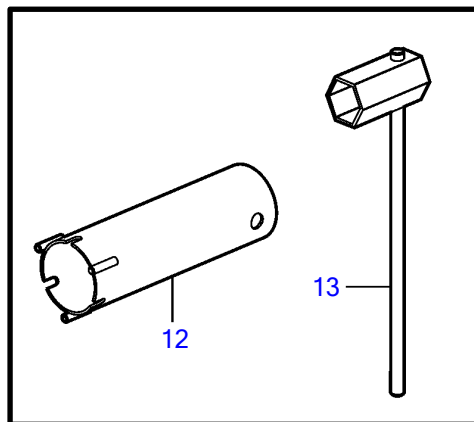

DP-SM 1.68, DP-SM 1.78, DP-SM 1.95, DP-SM 2.32, DP-SMTD 1.95, DP-SMTD1 1.95, DP-SMTD3 2.11

18889

DP-SM 1.68, DP-SM 1.78, DP-SM 1.95, DP-SM 2.32, DP-SMTD 1.95, DP-SMTD1 1.95, DP-SMTD3 2.11

REF	PART NO.	QTY	DESCRIPTION	SEE SEC.	NOTES
1	3807959	1	Kit, set		X2
			• Bulletin P-44-7-14	P-44-7-14-EN	X-series Propellers fore XDP and DPS drives update
1	3807958	1	Kit, set		X3
	3807957	1	Kit, set		X4
	3807956	1	Kit, set		X5
	3807955	1	Kit, set		X6
	3807954	1	Kit, set		X7
	3807953	1	Kit, set		X8
	3807952	1	Kit, set		X9
2	(888654)	1	• Propeller, front		Obsolete part, X2
	(3807949)	1	• Propeller, front		Obsolete part, X3
	(3807945)	1	• Propeller, front		Obsolete part, X4
	(3807941)	1	• Propeller, front		Obsolete part, X5
	(3807937)	1	• Propeller, front		Obsolete part, X6
	(3807932)	1	• Propeller, front		Obsolete part, X7
	3861623	1	• Propeller, front		X8
	(889562)	1	• Propeller, front		Obsolete part, X9
3		1	• • Propeller hub, front		
4	888651	3	• • Propeller blade		Obsolete part, X2
	3861590	3	• • Blade		X3
	3861592	3	• • Blade		X4
	3861594	3	• • Blade		X5
	3861596	3	• • Blade		X6
	3861598	3	• • Blade		X7
	3861600	3	• • Propeller		X8
	889557	3	• • Propeller blade		Obsolete part, X9
5	(3861604)	1	• • Cardboard tube, front		Obsolete part
6	3861794	1	• Propeller nut, front		
7	(888655)	1	• Propeller, rear		Obsolete part, X2
	3861614	1	• Propeller, rear		X3
	(3807946)	1	• Propeller, rear		Obsolete part, X4
	(3807942)	1	• Propeller, rear		Obsolete part, X5
	(3807938)	1	• Propeller, rear		Obsolete part, X6
	(3807933)	1	• Propeller, rear		Obsolete part, X7
	3861624	1	• Propeller, rear		X8
	(889564)	1	• Propeller, rear		Obsolete part, X9
8		1	• • Propeller hub, rear		
9	888652	3	• • Propeller blade		Obsolete part, X2
	3861591	3	• • Blade		X3
	3861593	3	• • Blade		X4
	3861595	3	• • Propeller		X5
	3861597	3	• • Blade		X6
	3861599	3	• • Blade		X7
	3861601	3	• • Blade		X8
	889559	3	• • Propeller blade		Obsolete part, X9
10	(3861605)	1	• • Cardboard tube, rear		Obsolete part
11	3851341	1	Propeller nut, rear		replaced by next part number
	21631162	1	Propeller nut, rear		
12	3862797	1	Tool, front		
13	3862808	1	Tool, rear		