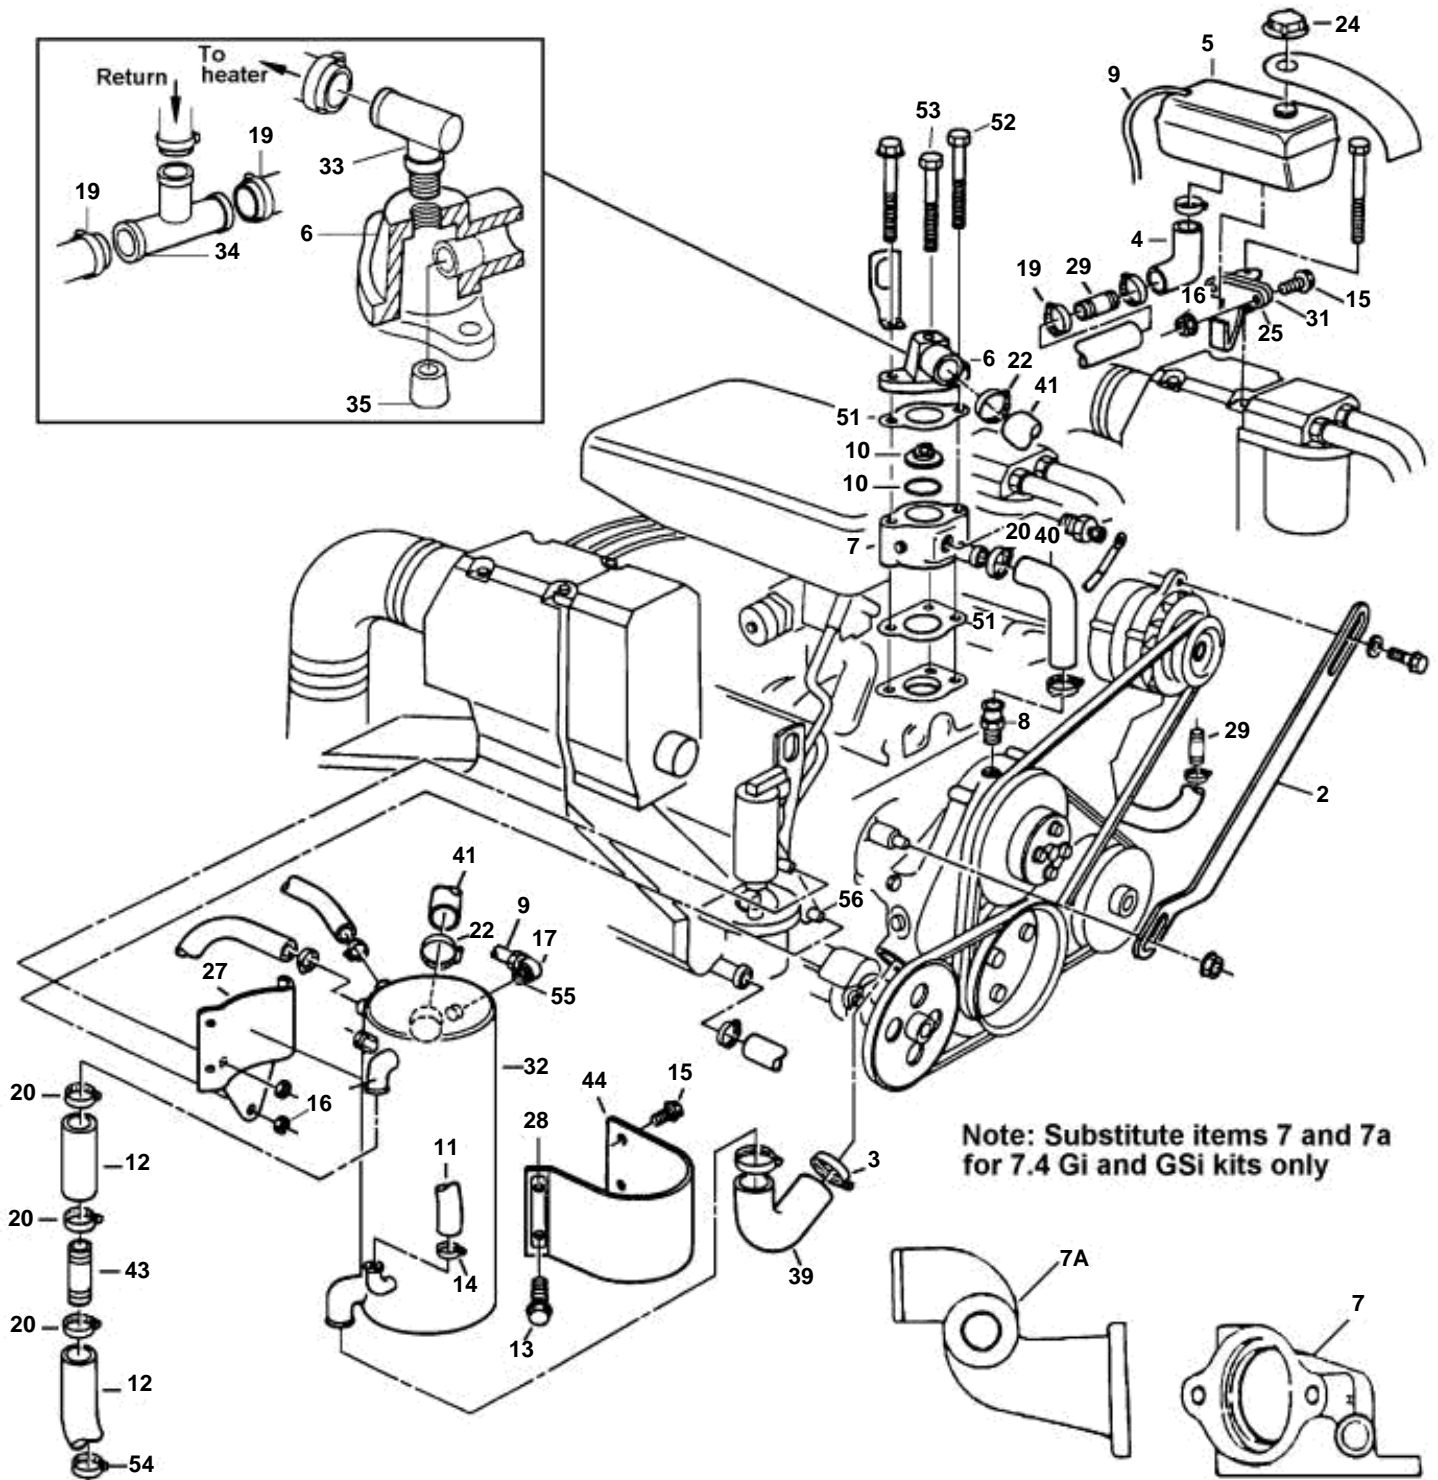

FRESH WATER COOLING KIT 3

FRESH WATER COOLING KIT 3

REF	PART NO.	QTY	DESCRIPTION	NOTES
	3851839	1	Freshwater cool kit	GSi only
	3851540	1	Freshwater cool kit	7.418.2 GL only
2	3851415	1	• Stay	7.418.2 GL only
3	961672	2	• Clamp	
4	857500	1	• Hose	
5	861105	1	• Expansion tank	
6	3851384	1	• Thermostat housing	7.4 18.2 GL only
	479977	1	• • Plug	7.4 18.2 GL only
	968145	1	• • Plug	7.418.2 GL only
	3851838	1	• Thermostat housing	7.4Gi/GSi,8.2 GSi only
	968146	1	• • Plug	7.4Gi/GSi,8.2 GSi only
	968147	1	• • Plug	7.4Gi/GSi,8.2 GSi only
7	3851383	1	• Thermostat housing, Lower	7.418.2 GL only
	968147	1	• • Plug	7.418.2 GL only
	3851836	1	• Thermostat housing, Lower	7.4Gi/GSi,8.2 GSi only
8	479974	1	• Nipple	
9	942700	X	• Hose	
10	875788	1	• Thermostat kit	
	416033	1	• • Sealing ring	
11	943369	X	• Hose	
12	944386	X	• Hose	
13	945444	2	• Flange screw	
14	945652	4	• Hose clamp	
15	946173	2	• Flange screw	
16	948645	6	• Lock nut	
17	180254	1	• Elbow nipple	
19	961666	14	• Hose clamp	
20	961667	2	• Hose clamp	
22	961670	2	• Hose clamp	
24	1357775	1	• Pressure cap	
25	3851363	1	• Bracket	
27	3851394	1	• Bracket	
28	3851396	1	• Bracket	
29	3851413	2	• Connection pipe	
31	3851530	1	• Bracket	
32	3851587	1	• Heat exchanger	
	841063	1	• • Zinc anod	
	841068	2	• • Screw	
	861551	2	• • Plug	
	3851589	2	• • Cap	
	3851590	2	• • Gasket	
33	961611	1	• • Elbow nipple	
34	3851414	1	• • Connection pipe	
35	3851385	1	• • Plug	
39	3851591	1	• Hose	
40	3851592	1	• Hose	
41	3851593	X	• Hose	
43	3851594	1	• Connection pipe	
44	3851595	1	• Brace	
51	3852111	2	• Gasket	
52	3853391	1	• Screw	
53	3853401	3	• Screw	
54	961669	2	• Hose clamp	
55	3851598	1	• Fitting	
56	3851962	2	• Spacer	7.4Gi/GSi,8.2 GSi only
	943367	X	• Hose	See no. 23, FWC installation instructions (P/N 7736034)
	961663	2	• Clamp	See no. 23, FWC installation instructions (P/N 7736034)
	3853598	1	• Riser	See no. 23, FWC installation instructions (P/N 7736034)