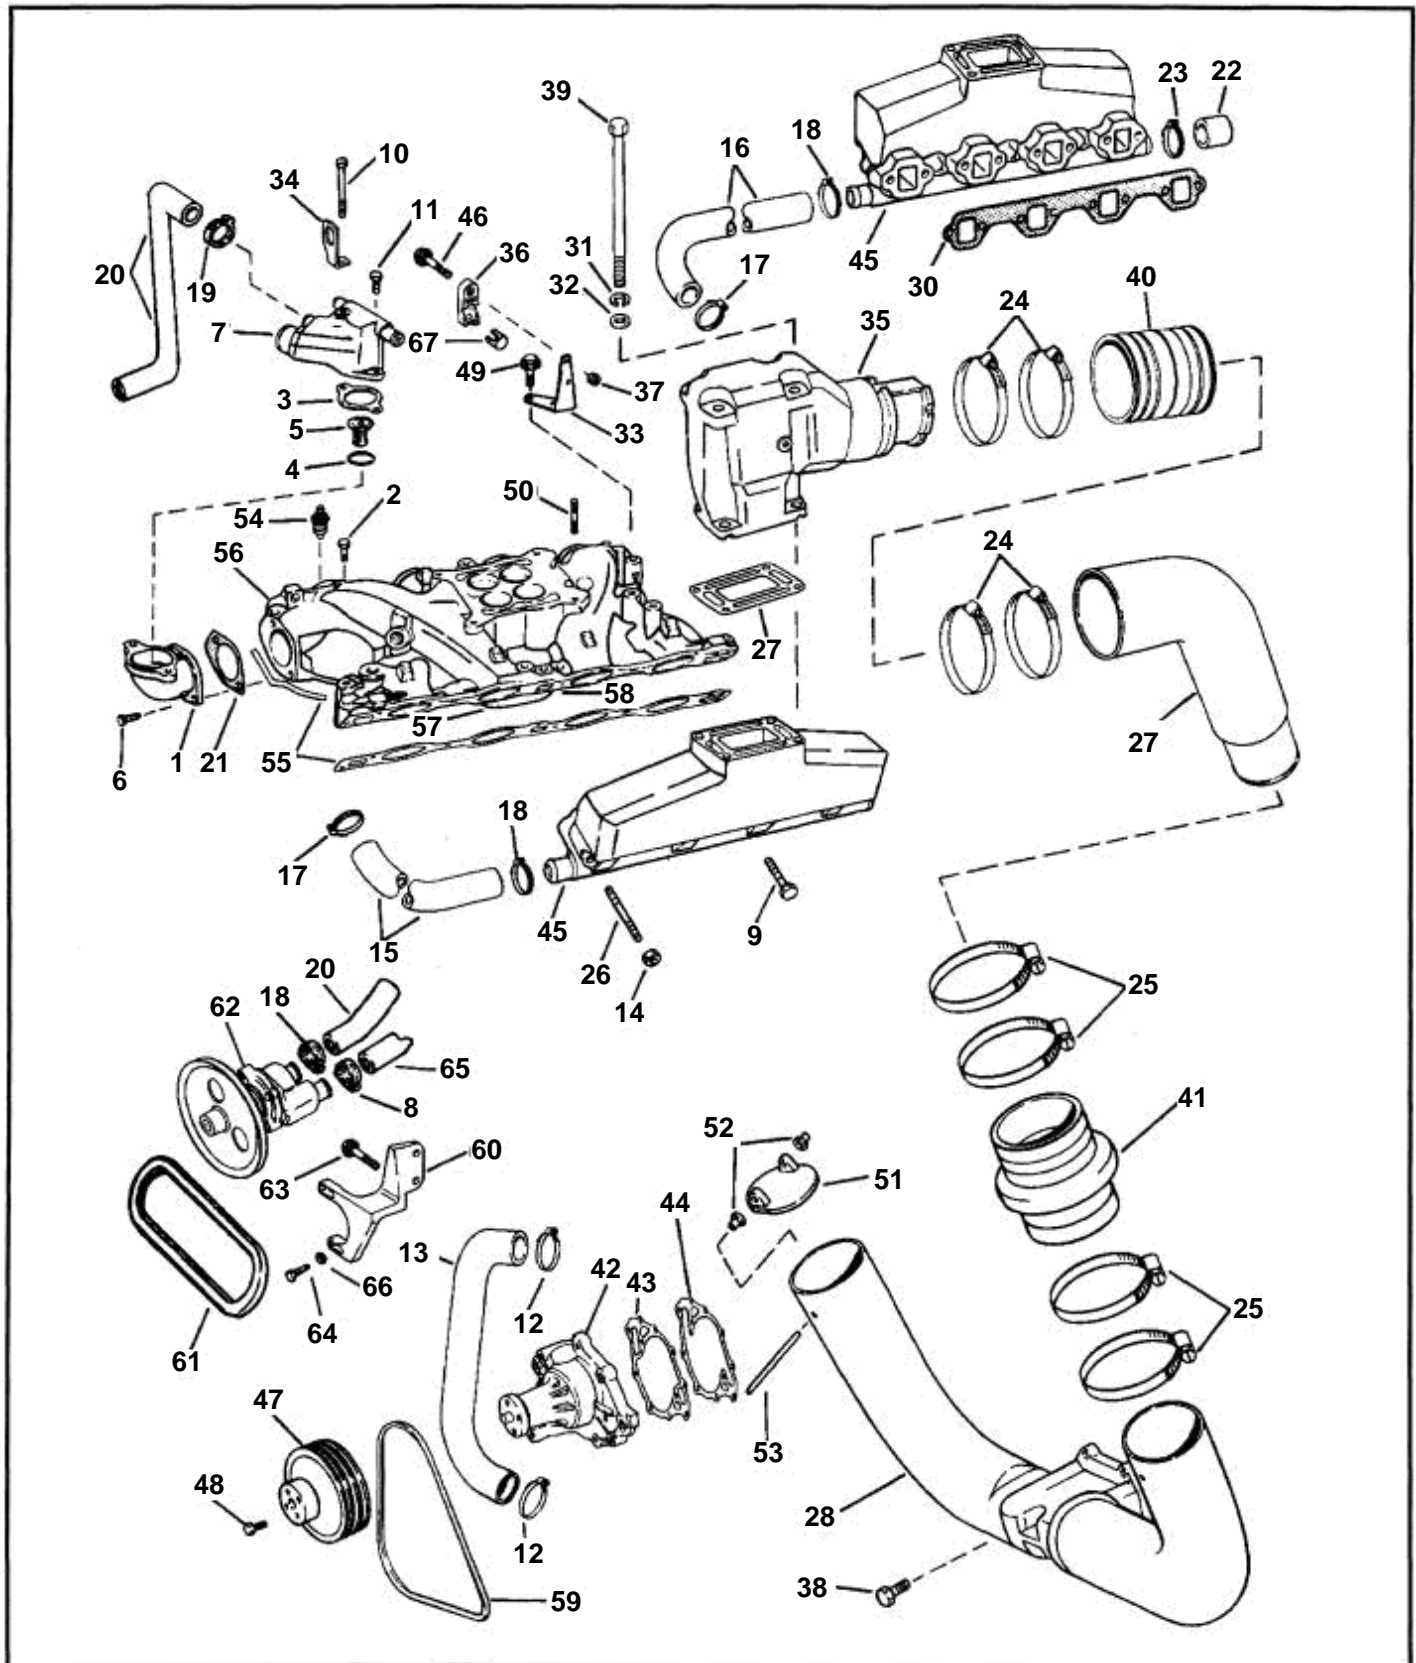

# INTAKE MANIFOLD, EXHAUST, & COOLING, FL

REF	PART NO.	QTY	DESCRIPTION	NOTES
1	3853245	1	Adapter, Thermostat hsg	
2	3853036	X	Screw, Intake manifold	
3	3852111	1	Gasket, Thermostat hsg to engine	
4	3852071	1	O-ring, Thermostat	
5	3852216	1	Thermostat, Engine	
6	3853471	2	Screw, Adapter to intake manifold, therm hsg	
7	3850360	1	Thermostat housing, Thermostat hsg	
8	3850422	1	Clamp, Water pump inlet	
9	3853155	6	Screw, Exhaust manifold	
10	3853391	1	Screw, Lift bracket & thermostat hsg, long	
11	3853401	1	Screw, Thermostat hsg to adapter, short	
12	3852098	2	Clamp, Therm hsg to water pump	
13	3852300	1	Hose, Thermostat hsg to water pump	
14	3853404	12	Lock nut, Exhaust manifold to engine	
15	3853633	1	Hose, Thermostat hsg to exhaust manifold	Port
16	3853420	1	Hose, Thermostat hsg to exhaust manifold	Stbd
17	3853780	2	Clamp, To thermostat hsg	
18	3852602	2	Clamp, Exhaust manifold	
19	3852602	1	Clamp, Thermostat inlet	
20	3855637	1	Hose, Water pump to therm hsg	
21	3852456	1	Gasket, Therm adapter to intake manifold	
22	3852476	2	Cap, Exhaust manifold	
23	3852602	2	Clamp, Cap to exhaust manifold	
24	3852604	4	Clamp, Hose, exhaust pipe	
25	3852604	8	Clamp, Hose, exhaust pipe upper to lower	
26	3853434	10	Stud, Exhaust manifold to cylinder head	
27	3850213	2	Exhaust pipe, Upper	290 DP
	3853386	2	Exhaust pipe, Exhaust pipe assy to exhaust elbow	SX
28	3855281	1	Exhaust pipe	SX
	3851000	1	Exhaust pipe	290 DP
29	3850496	2	Gasket, Elbow to exhaust manifold	
30	3852455	2	Gasket, Manifold to engine	
31	3852002	8	Lock washer, Exhaust elbow to manifold	
32	3852058	8	Washer, Exhaust elbow to manifold	
33	3850224	1	Bracket, Throttle anchor	
34	3852649	1	Bracket, Center lift	
35	3855270	2	Exhaust pipe, Port & starboard	
36	3850266	1	Anchorage, Throttle cable	
37	3852118	1	Nut, Anchor, throttle cable to bracket	
38	3855472	4	Screw, Pipe to gimbal	
39	3852830	8	Screw, Elbow to exhaust manifold	
40	3852696	2	Exhaust hose, Exhaust elbow to exhaust pipe	Upper
41	3852741	2	Hose, Upper exhaust pipe to exhaust pipe	
42	3853796	1	Coolant pump	INCS, PNCA, PNCACE, PNCD, PNCM, PNCMCE only
43	3850596	1	· Gasket, Water pump plate	
44	3852824	1	Gasket, Water pump	
45	3852347	2	Exhaust pipe, Exhaust	Port & stbd
46	3852048	1	Screw, Anchor, throttle cable to bracket	
47	3854187	1	Pulley, Water pump	
48	3853390	4	Screw, Water pump pulley to hub	
49	3853428	2	Screw, Bracket, throttle anchor	To intake manifold
50	3853100	4	Stud, Intake manifold	
51	3853864	2	Seal, Exhaust pipe	
52	3855517	4	Bushing, Exhaust seal assy to exhaust pipe	
53	3852753	2	Pin, Exhaust seal assy to exhaust pipe	
54	3852039	1	Tank, Water temp	
	3855701	1	Temperature sensor, Water temp, dual station	
55	3853913	1	Gasket kit, Intake	
56	3853911	1	Manifold	
57	3853496	1	· Connector, Intake manifold	
58	3852421	1	· Screw, Baffle, intake manifold	
59	3852106	1	V-belt, Alternator pulley	
60	3855640	1	Bracket, Water pump	
61	973535	1	V-belt, Water pump	