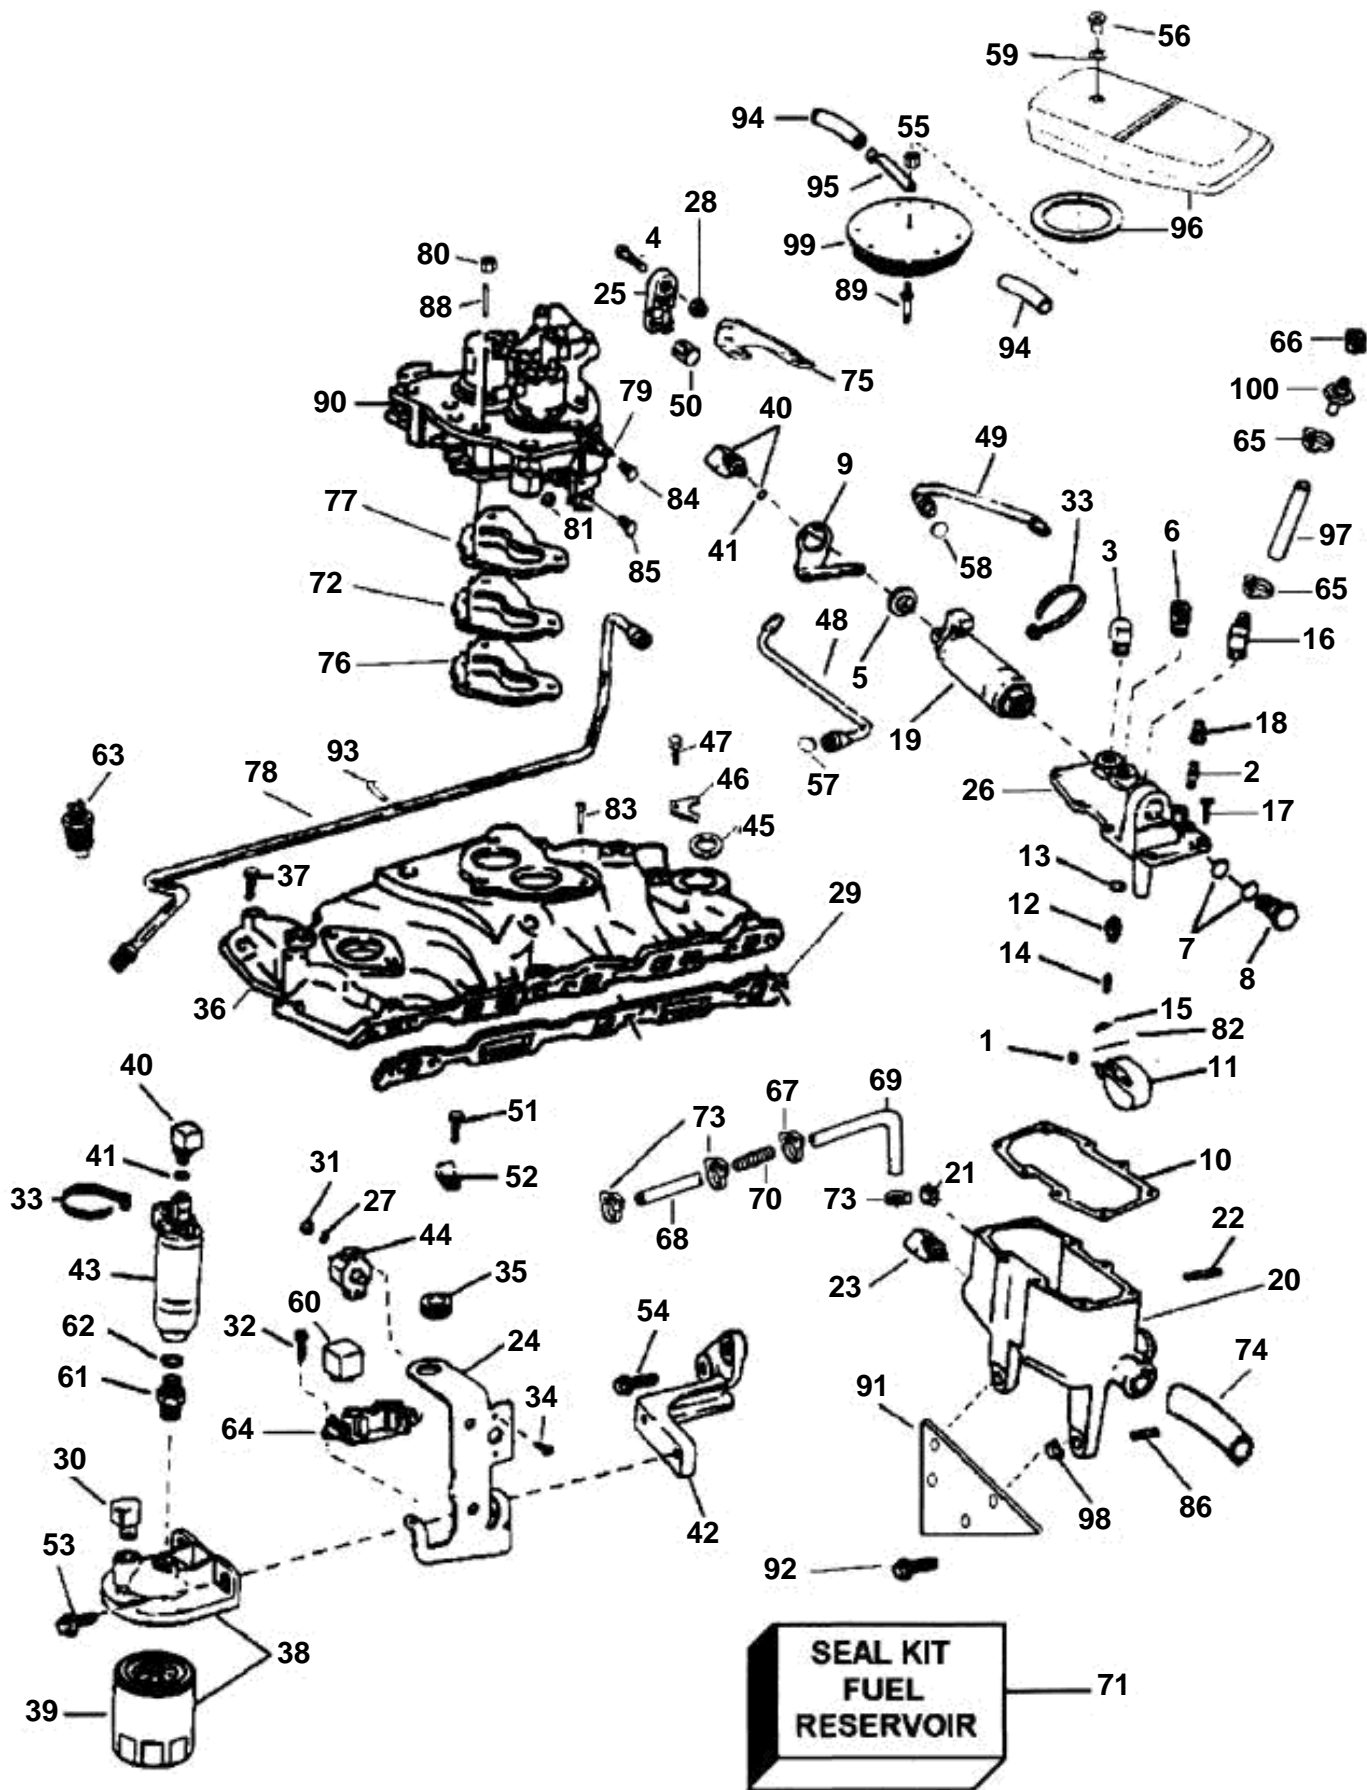

FUEL SYSTEM & INTAKE MANIFOLD, Gi

FUEL SYSTEM & INTAKE MANIFOLD, Gi

REF	PART NO.	QTY	DESCRIPTION	NOTES
1	3852034	1	Retainer, Float to pin	
2	3854152	1	Valve, Reservoir assy	
3	3852017	1	Adapter, TBI to reservoir, return	
4	3852048	1	Screw, Anchor, throttle cable to bracket	
5	3852481	1	Grommet, Fuel pump to cover, reservoir assy	
6	3852462	1	Fitting, TBI to reservoir, return	
	3852453	1	Fitting, Pump outlet	
7	3853642	2	O-ring, Retainer, fuel pump	
8	3853572	1	Hollow screw, Fuel pump to cover	Reservoir assy
9	3853573	1	Bracket, Fuel pump grommet, reservoir assy	
10	3853574	1	Gasket, Cover, reservoir assy	
11	3853575	1	Float	
12	3853576	1	Seat, Float needle, reservoir assy	
13	3853577	1	Gasket, Float needle seat, reservoir assy	
14	3853578	1	Needle, Float, reservoir assy	
15	3853579	1	Clip, Needle to float, reservoir assy	
16	3853597	1	Elbow, Vent, reservoir to intake	
17	3853606	8	Screw, Cover to reservoir	
18	3853616	1	Protective cap, Pressure valve	
19	3854280	1	Fuel pump, High pressure	
20	3854149	1	Tank	
21	3852167	1	· Plug, Reservoir drain	
22	3852052	1	Cotter pin	
23	3852480	1	Riser, Reservoir to thermostat hsg	
24	3853544	1	Bracket, Support, fuel pump & relay mounting	
25	3850266	1	Anchorage, Throttle cable	
26	3854405	1	Cover, Reservoir	
27	3852017	1	Adapter, Fuel line, LP pump to reservoir	INCSCE, PNCACE, PNCMCE only
	3852017	1	Adapter, Fuel pump inlet	INCCCE, PNCBCE, PNCSCCE only
28	3852193	1	Washer	
29	3854269	1	Gasket kit, Manifold	
30	3852013	1	Riser, Inlet, fuel filter cover	
31	3852064	2	Nut, Circuit breaker terminals	Fuel pump
32	3852208	2	Screw, Relay & cable assy	
33	3852158	2	Lock strap, Cable assy to fuel pump assy	
34	3853620	2	Screw, Circuit breaker to bracket	Tilt & trim
35	3852481	1	Grommet, Fuel pump to bracket	
36	3854532	1	Inlet pipe	
37	3856131	4	Screw, Intake manifold, 1.5 in	
	3856132	8	Screw, Intake manifold, 1.38 in	
38	3850861	1	Cover	
39	3851218	1	· Fuel filter	
40	3853494	1	· Fitting, Fuel line	
41	3850820	1	· O-ring, Fitting	
42	3853310	1	Bracket, Fuel filter	
43	3854902	1	Fuel pump, Low pressure	
44	3854163	1	Breaker, 20A, fuel pump	
45	3852109	1	Gasket, Distributor	
46	3852108	1	Clamp, Distributor to engine	
47	3856129	1	Screw, Distributor clamp	
48	3850277	1	Fuel pipe, HP pump to TBI	
49	3850278	1	Fuel pipe, TBI to reservoir	Return
50	3852019	1	Retainer, Throttle cable trunnion	
51	3852115	1	Screw, Fuel line clamp to bracket	
52	3852231	1	Clamp, Fuel line	
53	3853266	2	Screw, Fuel pump, support bracket, fuel filter	To bracket
54	3853326	1	Screw, Lift & fuel filter bracket to engine	
55	3853561	1	Nut, Flame arrestor	
56	3852749	1	Nut, Cover	
57	3850424	1	O-ring, 0.375 in., fuel line to TBI	Part of engine gasket kit
58	3850423	1	O-ring, 0.312 in., fuel line to TBI	Part of engine gasket kit
59	3852007	1	Washer, Nut, flame arrestor cover	
60	3850403	1	Relay, Fuel pump	
61	3853493	1	Fitting, Fuel pump to fuel filter cover	