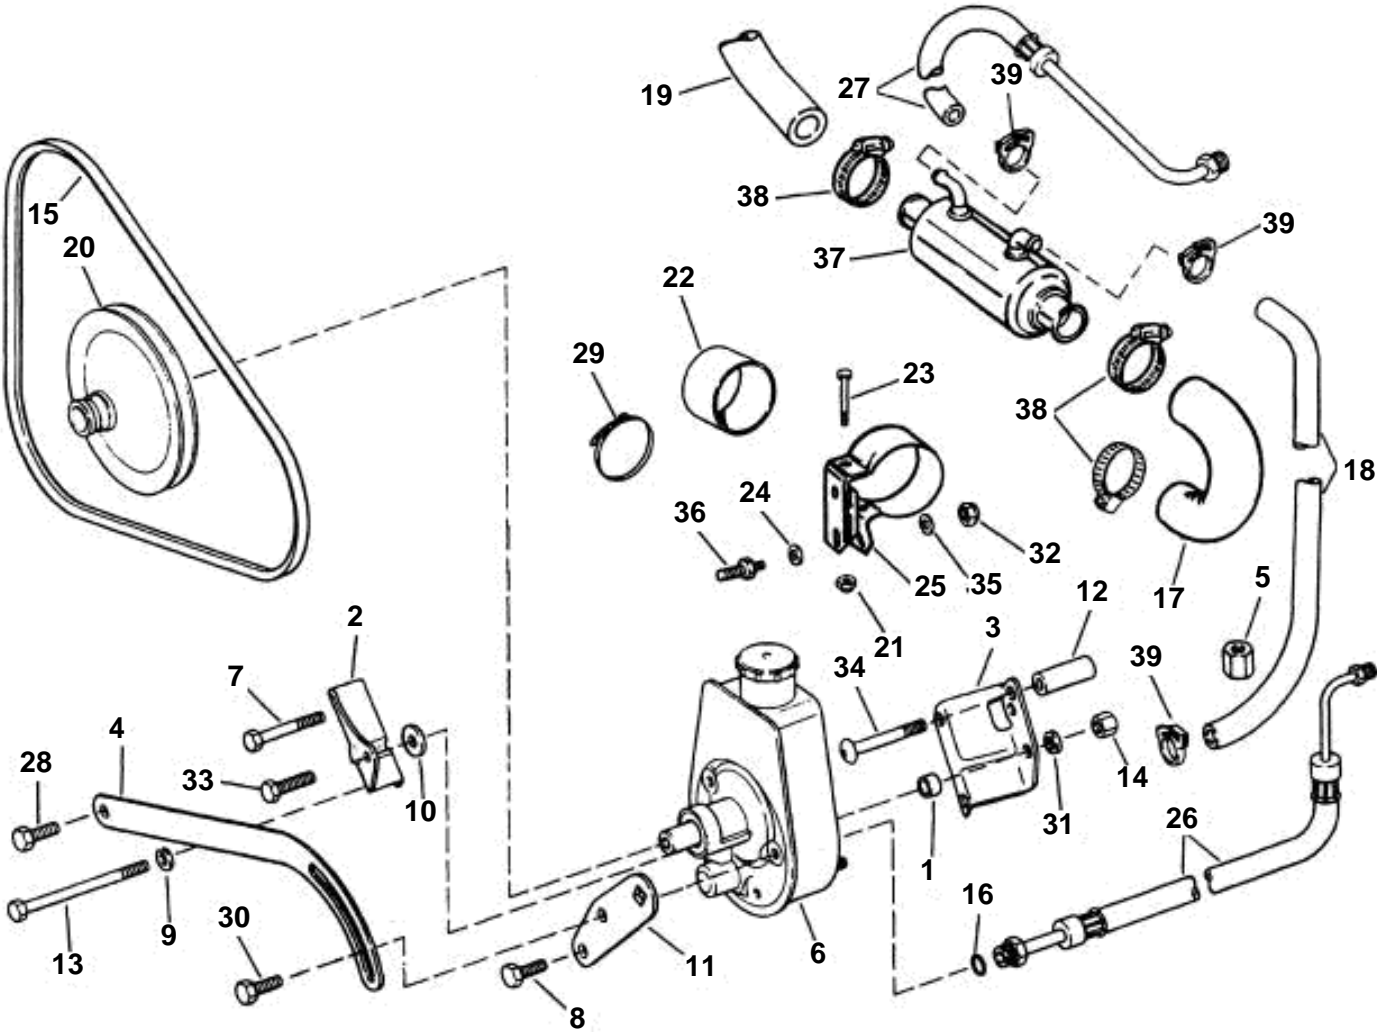

POWER STEERING PUMP

# POWER STEERING PUMP

REF	PART NO.	QTY	DESCRIPTION
1	3852495	1	Spacer, Pump to bracket
2	3853330	1	Bracket, Steering pump, front
3	3852704	1	Bracket, Steering pump, rear
4	3853660	1	Brace, Steering pump to engine
5	3853315	1	Fitting, Steering hose plug
6	3850492	1	Power steering pump
7	3853394	1	Screw, Bracket to engine, upper
8	3853405	1	Screw, Brace to pump
9	3852055	1	Washer, Bracket to engine
10	3852116	1	Washer, Bracket to pump
11	3853327	1	Bracket, Belt adjustment
12	3852699	1	Tube, Support
13	3852256	2	Screw, Bracket to engine
14	3852498	1	Nut, Pump to bracket, rear
15	3853331	1	V-belt, Power steering pump
16	3852497	1	O-ring, Pressure hose
17	3852285	1	Hose, Gimbal to oil cooler
18	3853632	1	Hose, Cooler to pump, return
19	3853581	1	Hose, Cooler to water pump
20	3853804	1	Pulley, Steering pump
21	3852079	1	Nut, Clamp
22	3853236	1	Spacer, Oil cooler...
23	3852126	1	Screw, Clamp
24	3852709	1	Clamp, Hoses to valve cover
25	3852218	1	Clamp, Oil cooler
26	3854204	1	Pressure hose, Pump to cyl., pressure
27	3854168	1	Hose, Cyl. to oil cooler, return
28	3853557	1	Screw, Brace to alternt. brkt
29	3852158	1	Lock strap, Steering hoses
30	3853406	1	Screw, Brace to pump
31	3852162	1	Washer, Stud, rear brkt
32	3852177	1	Nut, Oil cooler to engine
33	3853405	1	Screw, Bracket to pump
34	3852700	1	Screw, Support tube
35	3852058	1	Washer, Oil cooler to engine
36	3852093	1	Stud, Oil cooler to engine
37	3852840	1	Oil cooler
38	3853780	2	Clamp, Water hoses
39	3852196	3	Clamp, Oil hoses
40	3852602	1	Clamp, Water hose to gimbal