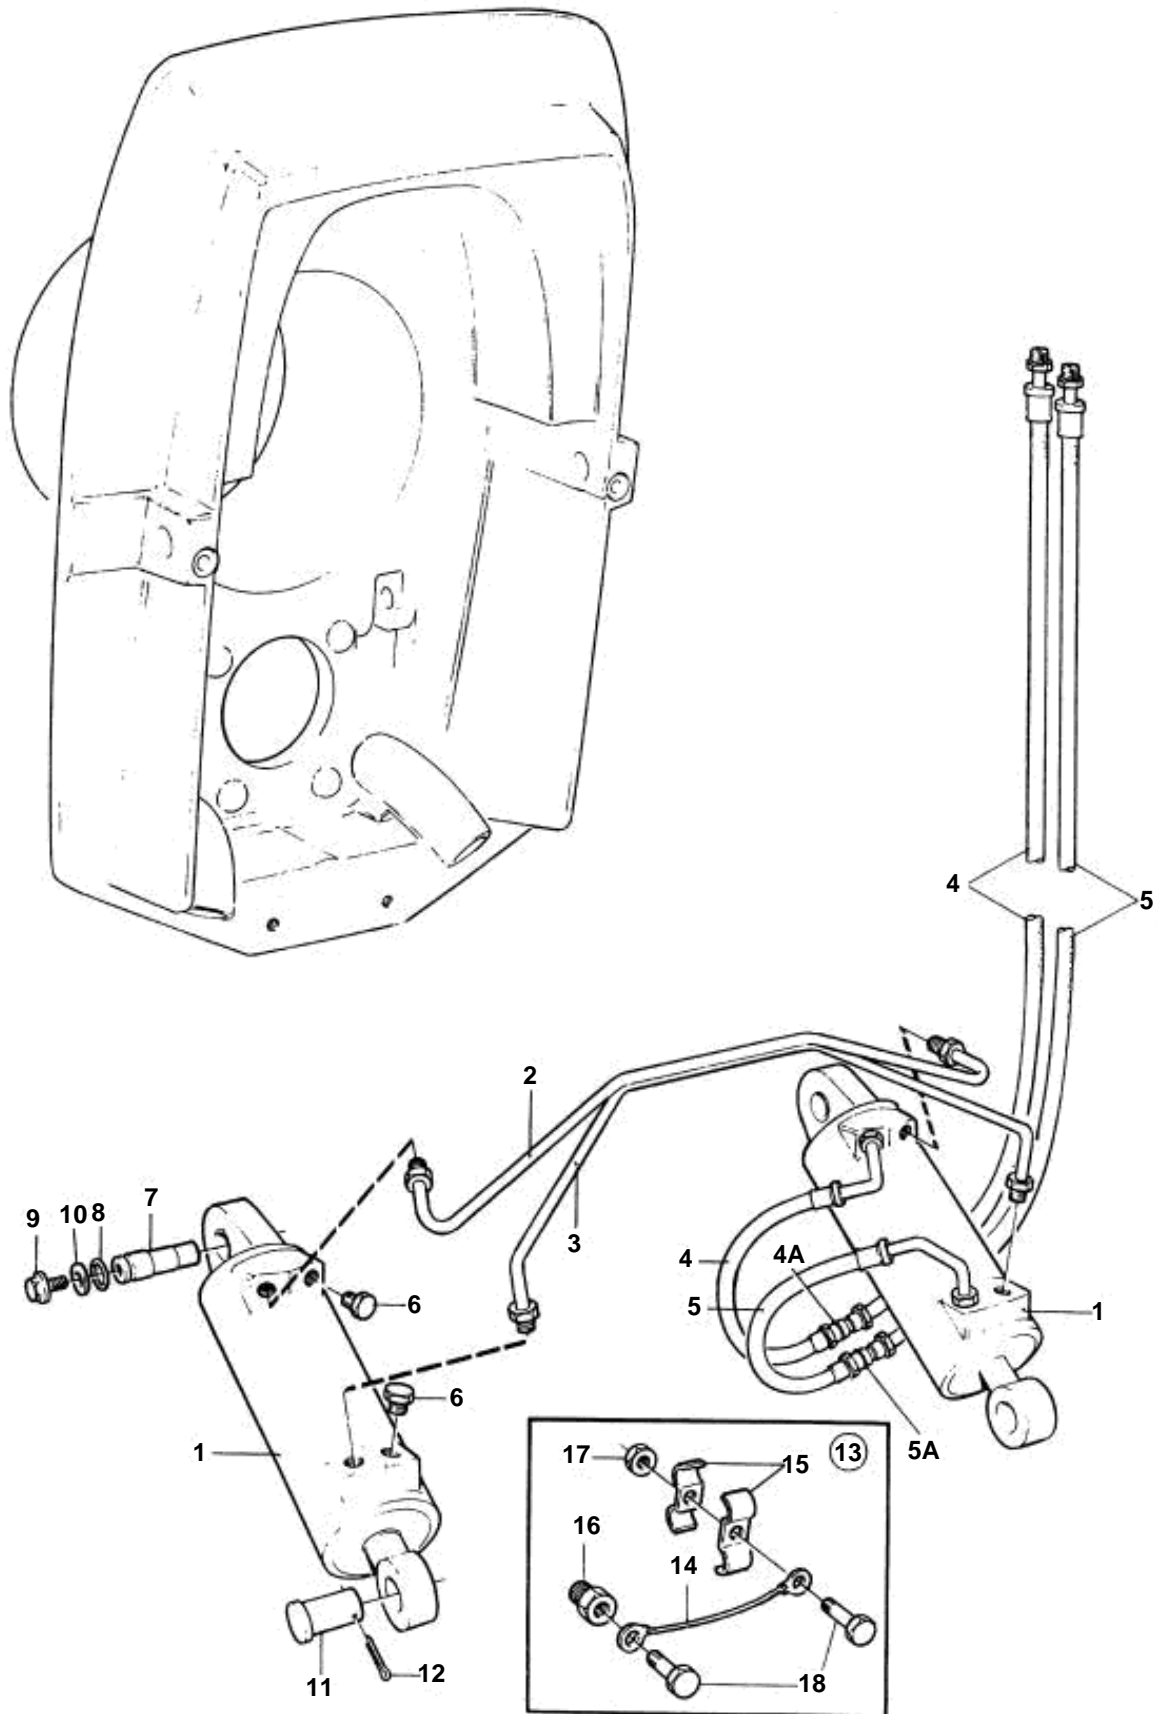

# DP - HYDRAULIC CYLINDERS AND GROUND CABLE KIT

# DP - HYDRAULIC CYLINDERS AND GROUND CABLE KIT

REF	PART NO.	QTY	DESCRIPTION
1	872837	2	Hydraulic cylinder
2	854696	1	Tube
3	854697	1	Tube
4	873228	1	Hydraulic hose
4a	960214	1	• O-ring
5	873229	1	Hydraulic hose
5a	960214	1	• O-ring
6	852879	2	Plug
7	872382	2	Pin
8	925053	2	O-ring
9	853060	2	Flange screw
10	853059	2	Washer
11	872126	2	Clevis pin
12	967707	2	Cotter pin
13	854625	1	Ground cable
14		1	• GROUND CABLE
15	854628	2	• Clamp
16	872207	1	• Nipple
17	944456	1	• Nut
18	963545	2	• Screw