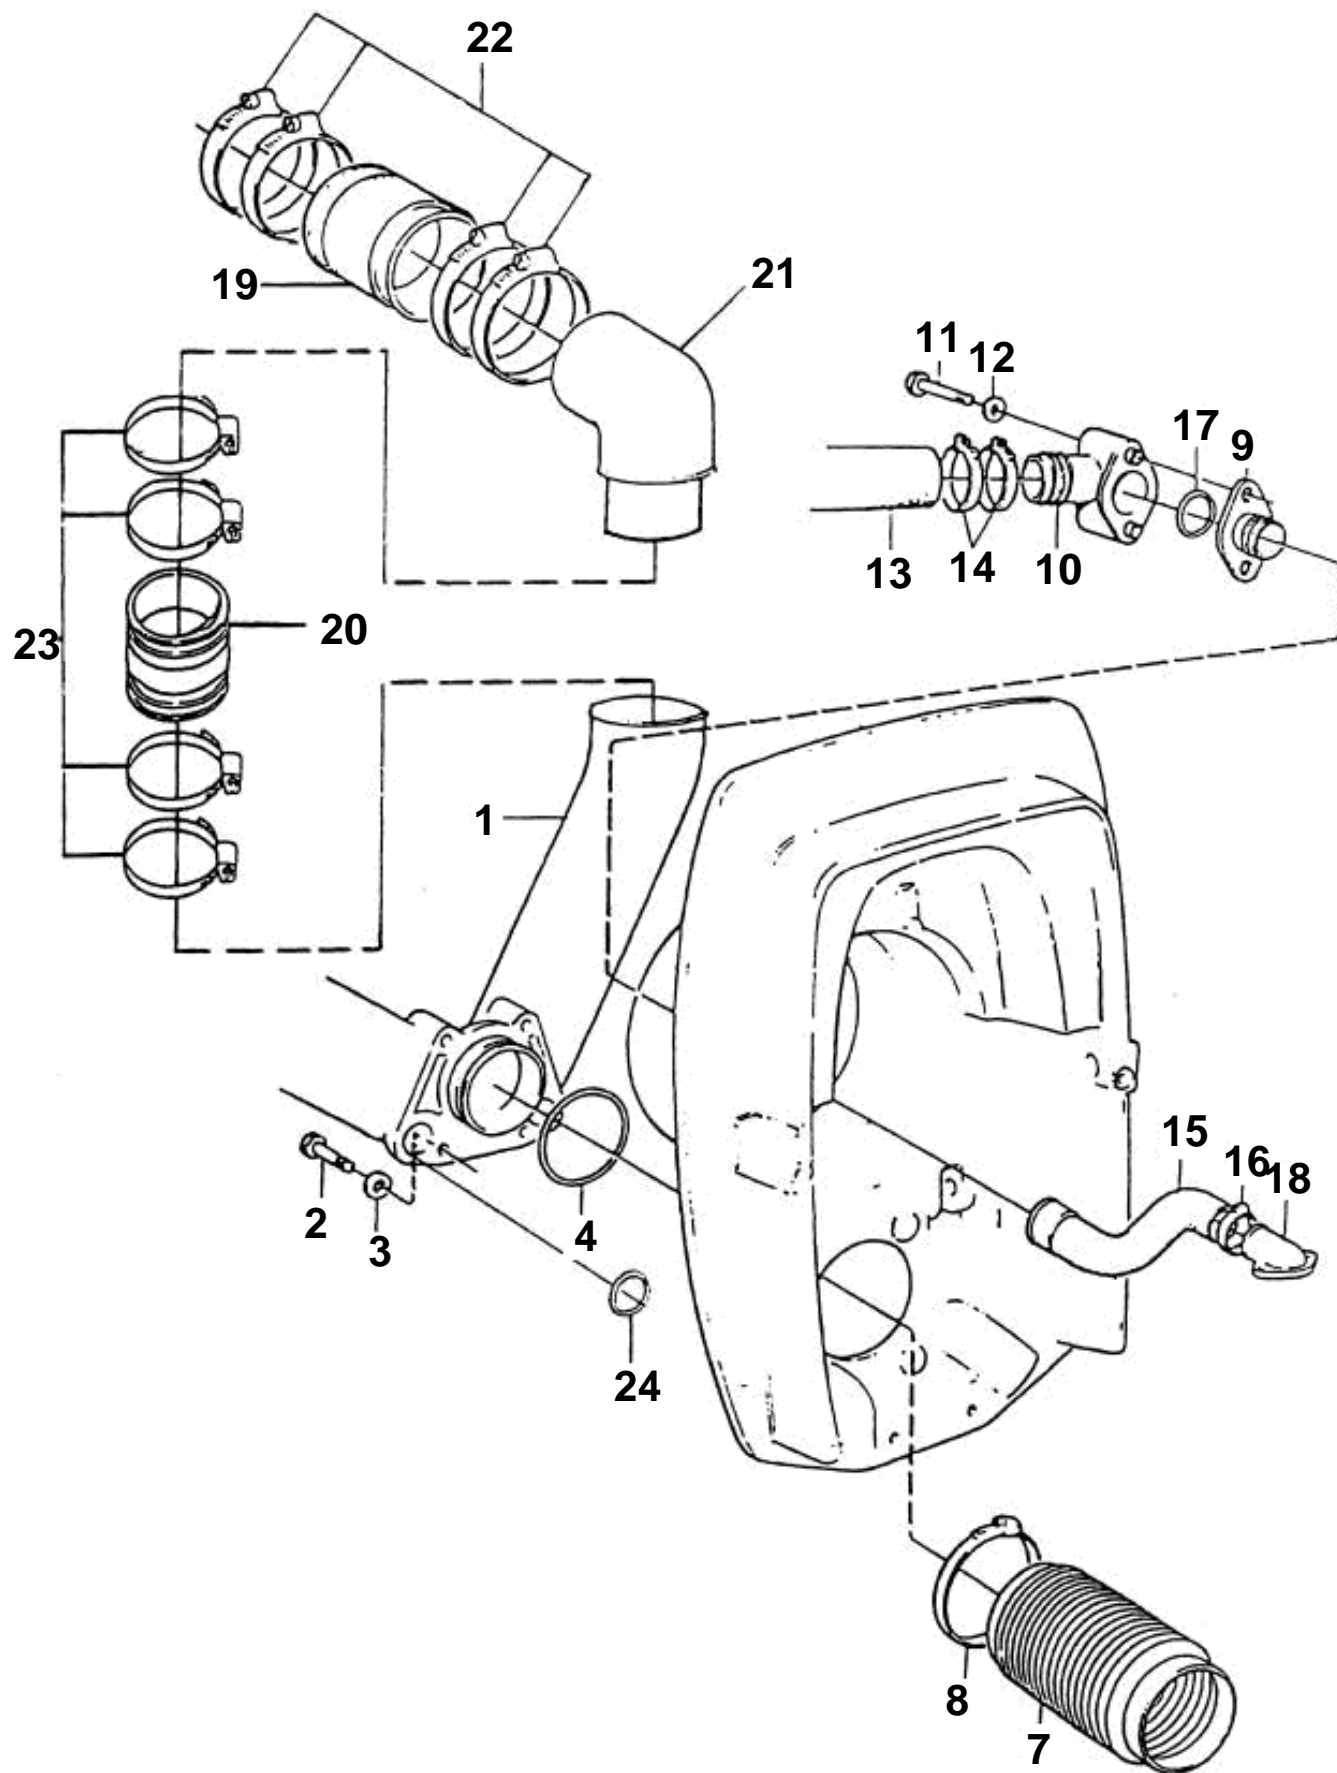

DP - EXHAUST PIPE AND COOLING WATER PIPE

DP - EXHAUST PIPE AND COOLING WATER PIPE

REF	PART NO.	QTY	DESCRIPTION	NOTES
1	3851000	1	Exhaust pipe	
2	970958	4	Screw	
3	960148	4	Washer	
4	925256	1	O-ring	
7	876631	1	Bellows kit	
8	872531	2	Hose clamp	
9	872334	1	Nipple	
10	872336	1	Hose nipple	
11	955516	2	Screw	
12	955893	2	Washer	
13	3850416	1	Hose	HOSE - Transom to oil cooler
14	961669	2	Hose clamp	
15	876632	1	Hose kit	
16	853548	1	· Hose clamp	
17	925064	1	· O-ring	
18	872752	1	Hose connection	
19	3852696	2	Exhaust hose	
20	3852741	2	Hose	
21	3850214	2	Exhaust pipe, 5.8 FL)	
22	3853860	8	Clamp	
23	3853791	8	Clamp	
24	925064	2	· O-ring	