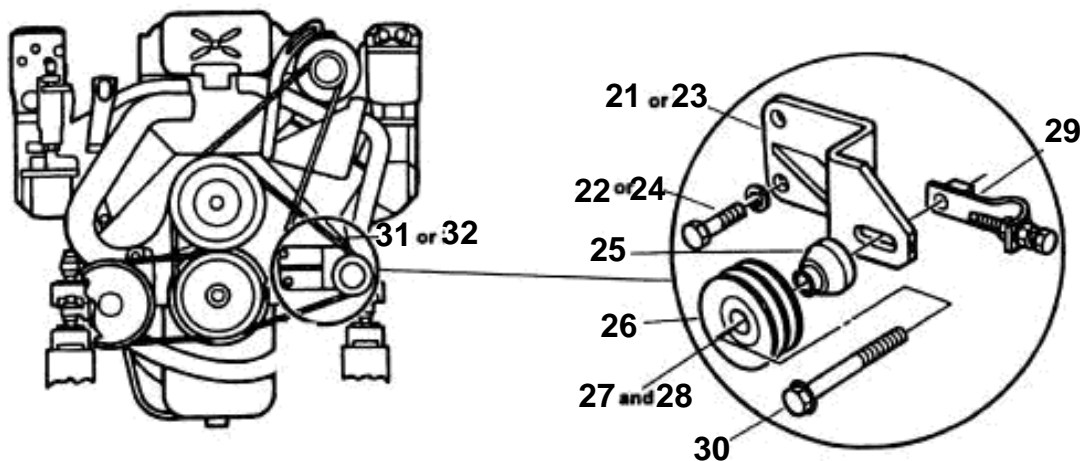

INBOARD MOUNTING COMPONENTS - HS1

INBOARD MOUNTING COMPONENTS - HS1

REF	PART NO.	QTY	DESCRIPTION	NOTES
1	857334	1	Flywheel housing	
2	857347	1	Cover plate	
3	943589	1	Plug	
4	955542	6	Screw, Flywheel housing	
5	942336	6	Spring washer, Flywheel housing	
6	947224	4	Screw	
7	841247	4	Pin, Engine mount	
8	841316	2	Engine mountings, Engine	
9	857251	4	Rubber cushion, Rubber	
10	941914	6	Spring washer	
11	955535	6	Screw, Mount brkt. to engine	
12	950355	4	Nut	
13	955551	2	Screw	
14	955902	6	Washer, Large	
15	955896	2	Washer, Small	
16	857336	2	Engine mountings, Engine	
17	941909	2	Spring washer, Rear mount	
18	955860	2	Nut, Rear mount	
19	946472	8	Screw	
20	955552	2	Screw	
21	3851834	1	Bracket, Belt tensioner	5.7GL ONLY, 5.7 Gi ONLY
22	944429	2	Flange screw	5.7GL ONLY, 5.7 Gi ONLY
23	3851835	1	Bracket, Belt tensioner	7.4 GL ONLY, 8.2 GL ONLY
24	940134	2	Screw	7.4 GL ONLY, 8.2 GL ONLY
25	181875	1	Ball bearing, Tensioner	
26	861558	1	Pulley, Tensioner	
27	914526	1	Snap ring	
28	860659	1	Sleeve	
29	861672	1	Tensioner	
30	965187	1	Screw, Tensioner	
31	3852464	1	V-belt	5.7GL ONLY, 5.7 Gi ONLY
32	3853368	1	V-belt	7.4 GL ONLY, 8.2 GL ONLY
33	3851676	1	Bracket, Vapor separator	5.7 Gi ONLY
34	3851677	1	Bracket, Ignition coil	5.7 Gi ONLY
35	940156	4	Screw	5.7 Gi ONLY
36	940097	8	Washer	5.7 Gi ONLY
37	855656	1	Vibration damper	5.7GL ONLY, 5.7 Gi ONLY
38	854185	1	Vibration damper	7.4 GL ONLY, 8.2 GL ONLY
39	835482	3	Screw	5.7GL ONLY, 5.7 Gi ONLY
		6		7.4 GL ONLY, 8.2 GL ONLY
40	940097	3	Washer, Damper	5.7GL ONLY, 5.7 Gi ONLY
		6	Damper	7.4 GL ONLY, 8.2 GL ONLY
41	942336	3	Spring washer, Damper	5.7GL ONLY, 5.7 Gi ONLY
		6	Damper	7.4 GL ONLY, 8.2 GL ONLY
42	829489	1	Cover	
43	946752	11	Flange screw	
44	3851872	1	Hose, Pump to cooler	
45	961669	2	Hose clamp	
46	965547	1	Bracket	
47	857045	1	Clamp	
48	946440	1	Flange screw	
49	948645	1	Lock nut	
50	3852332	1	Hose, Oil cooler to pump	5.7 Gi ONLY, 7.4 GL ONLY, 8.2 GL ONLY
51	961669	2	Hose clamp	5.7 Gi ONLY, 7.4 GL ONLY, 8.2 GL ONLY
52	3851910	1	Tube	5.7 Gi ONLY, 7.4 GL ONLY, 8.2 GL ONLY
53	3851911	1	Bushing	5.7 Gi ONLY, 7.4 GL ONLY, 8.2 GL ONLY
54	3851922	1	Clamp, Oil cooler	5.7 Gi ONLY, 7.4 GL ONLY, 8.2 GL ONLY