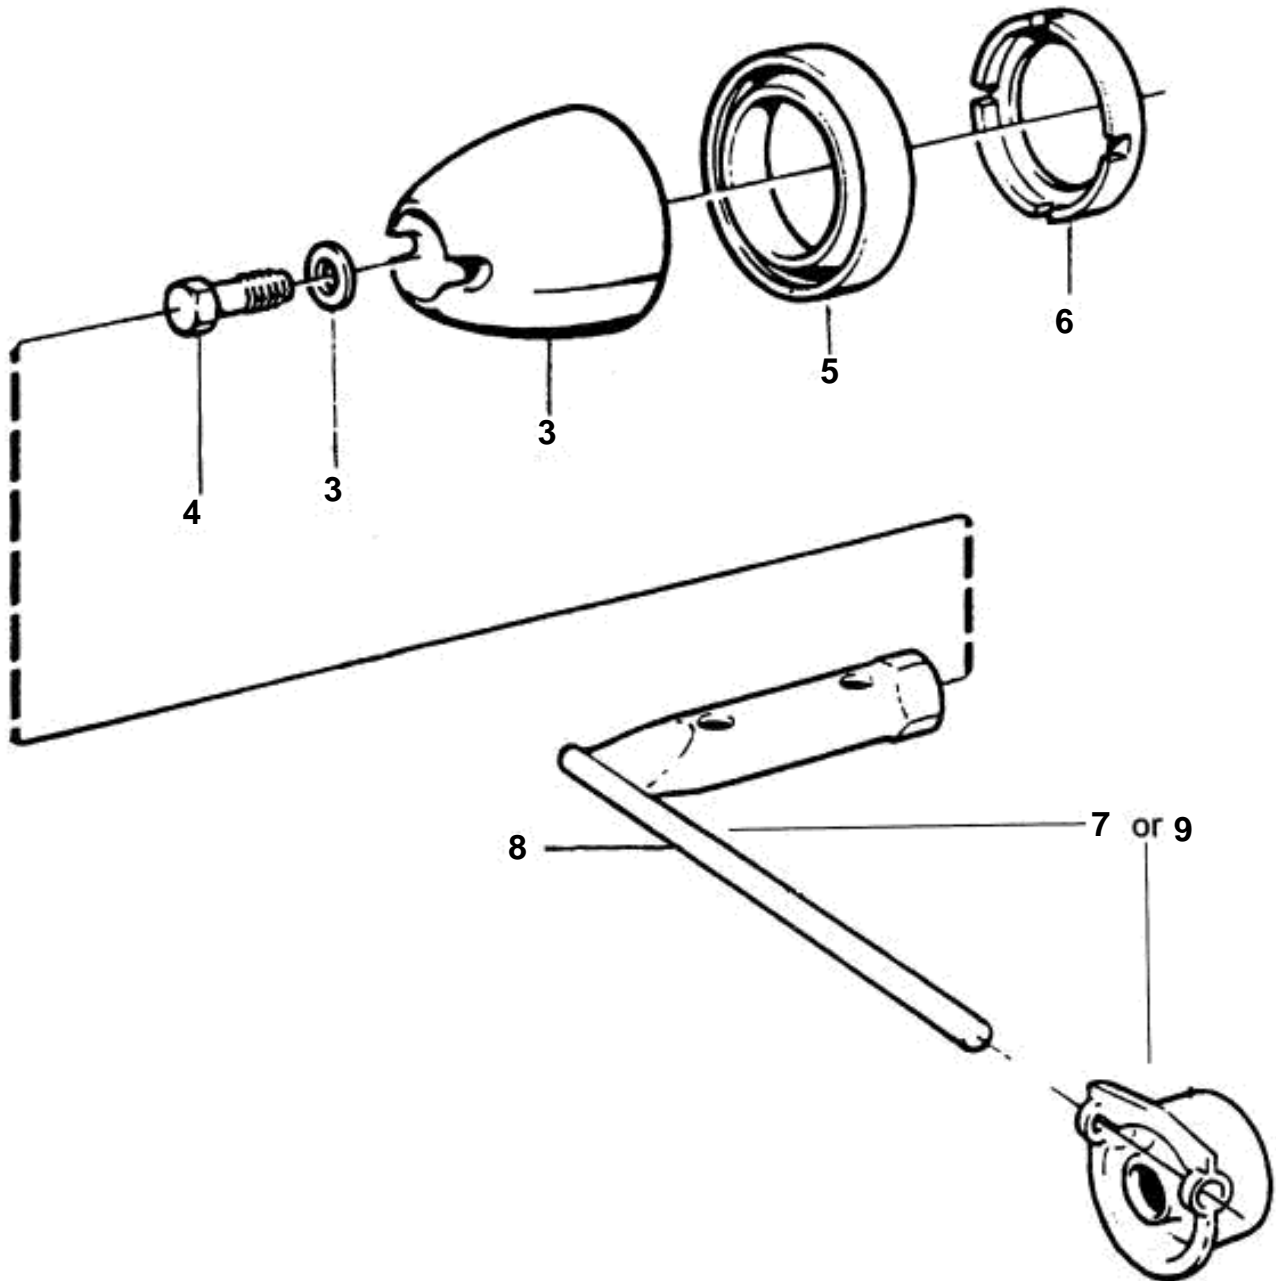

1

DP, DPX - PROPELLER CONE KIT TOOL, CONE TIGHTENING

REF	PART NO.	QTY	DESCRIPTION	NOTES
1	872549	1	Propeller cone kit	
2		1	· PROPELLER CONE	
3	943194	1	· Washer	
4	872546	1	· Lock screw	
5	853676	1	· Spacer ring	For diesel engine with duoprop drive unit
6	854294	1	· Plastic washer	
7	873058	1	Tool kit	
8	872773	1	· Tool kit	
9	885195	1	Tool kit	
8	872773	1	· Tool kit	