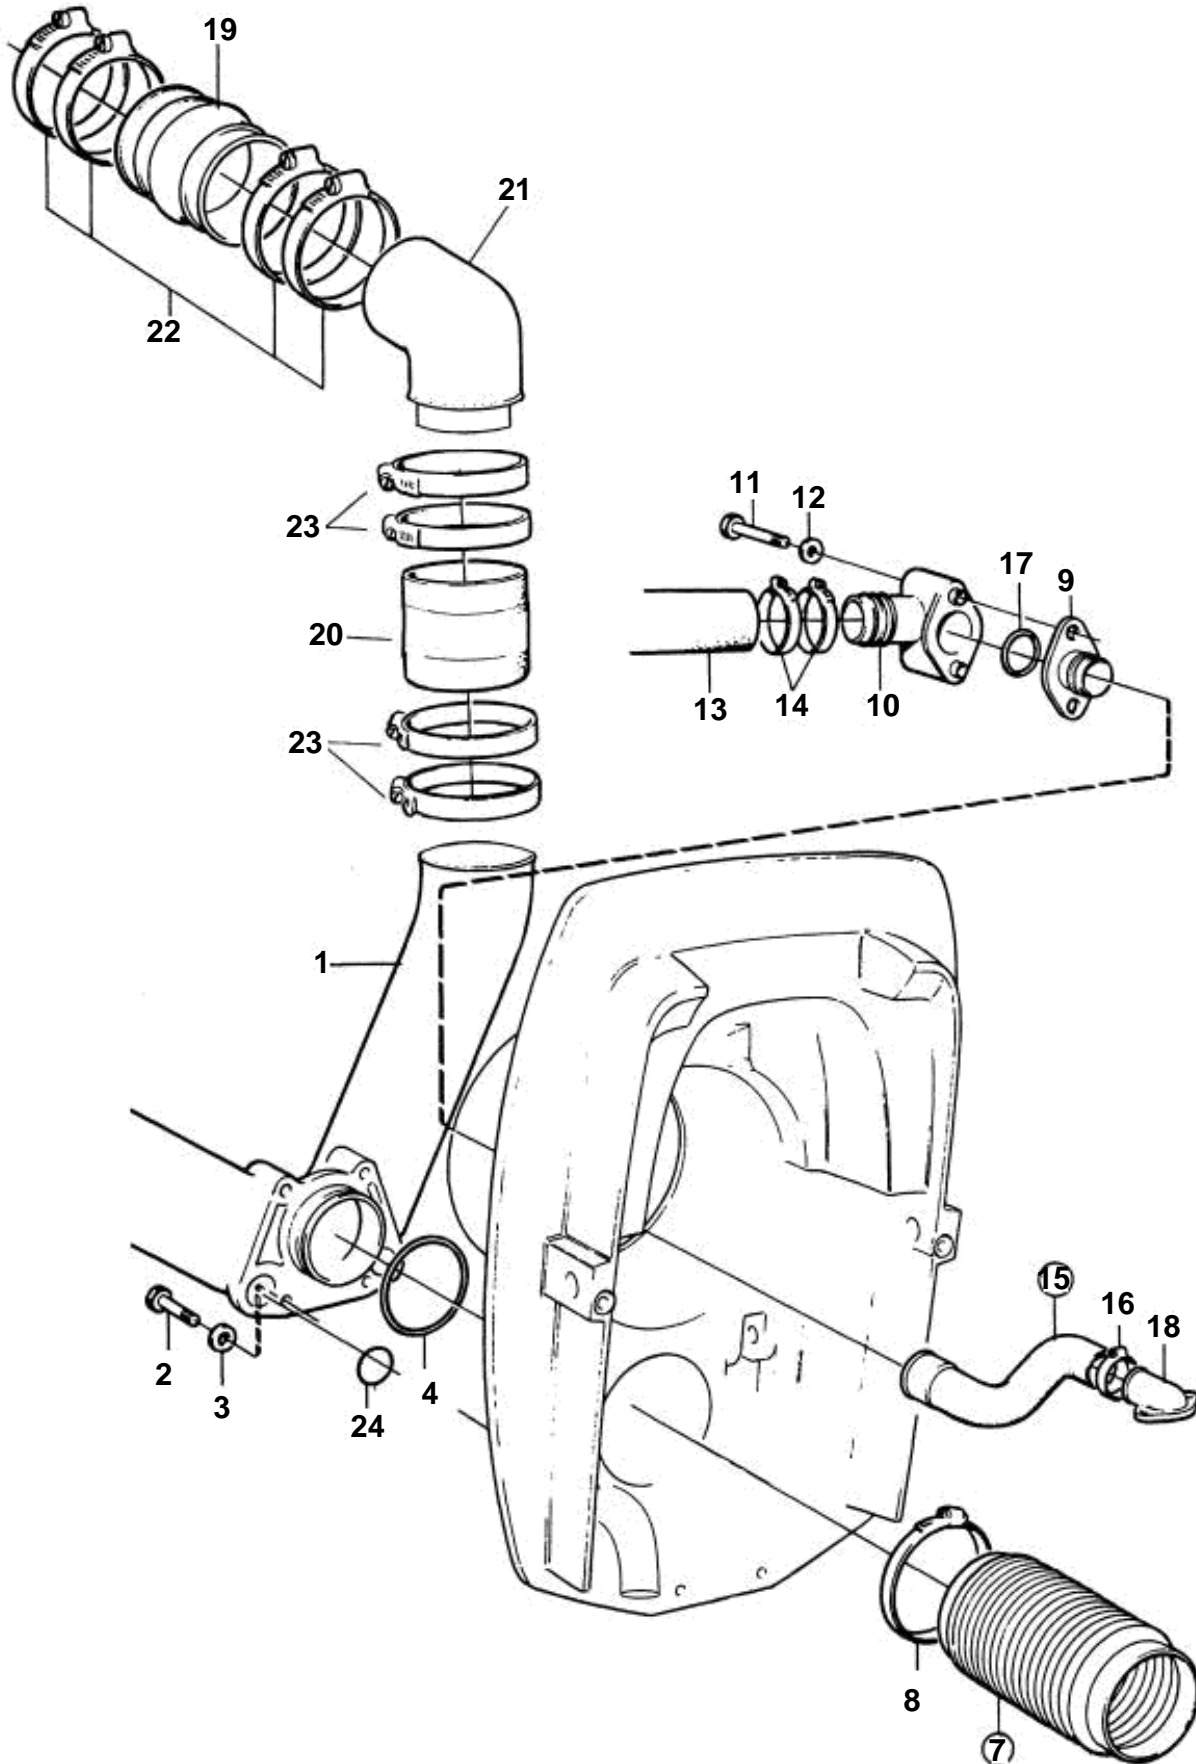

DP, DPX - EXHAUST PIPE AND COOLING WATER PIPE

DP, DPX - EXHAUST PIPE AND COOLING WATER PIPE

REF	PART NO.	QTY	DESCRIPTION	NOTES
1	3851000	1	Exhaust pipe	
2	970958	4	Screw	
3	960148	4	Washer	
4	925256	1	O-ring	
5	872048	2	Exhaust hose	
6	853012	8	Hose clamp	
7	876631	1	Bellows kit	
8	872531	2	· Hose clamp	
9	872334	1	Nipple	
10	872338	1	Hose nipple, 7.4, 8.2 GL	
11	955516	2	Screw	
12	955893	2	Washer	
13	3850286	1	Hose, 7.4 GL	Intake - Sea water pump
14	961669	2	Hose clamp	
15	876632	1	Hose kit	
16	853548	1	· Hose clamp	
17	925064	1	· O-ring	
18		1	HOSE CONNECTION	See Intermediate Housing
19	3852696	2	Exhaust hose	
20	3852742	2	Exhaust hose	
21	3850215	2	Exhaust pipe, 8.2)	
22	3853860	8	Clamp	
23	3853791	8	Clamp	
24	925064	2	· O-ring	