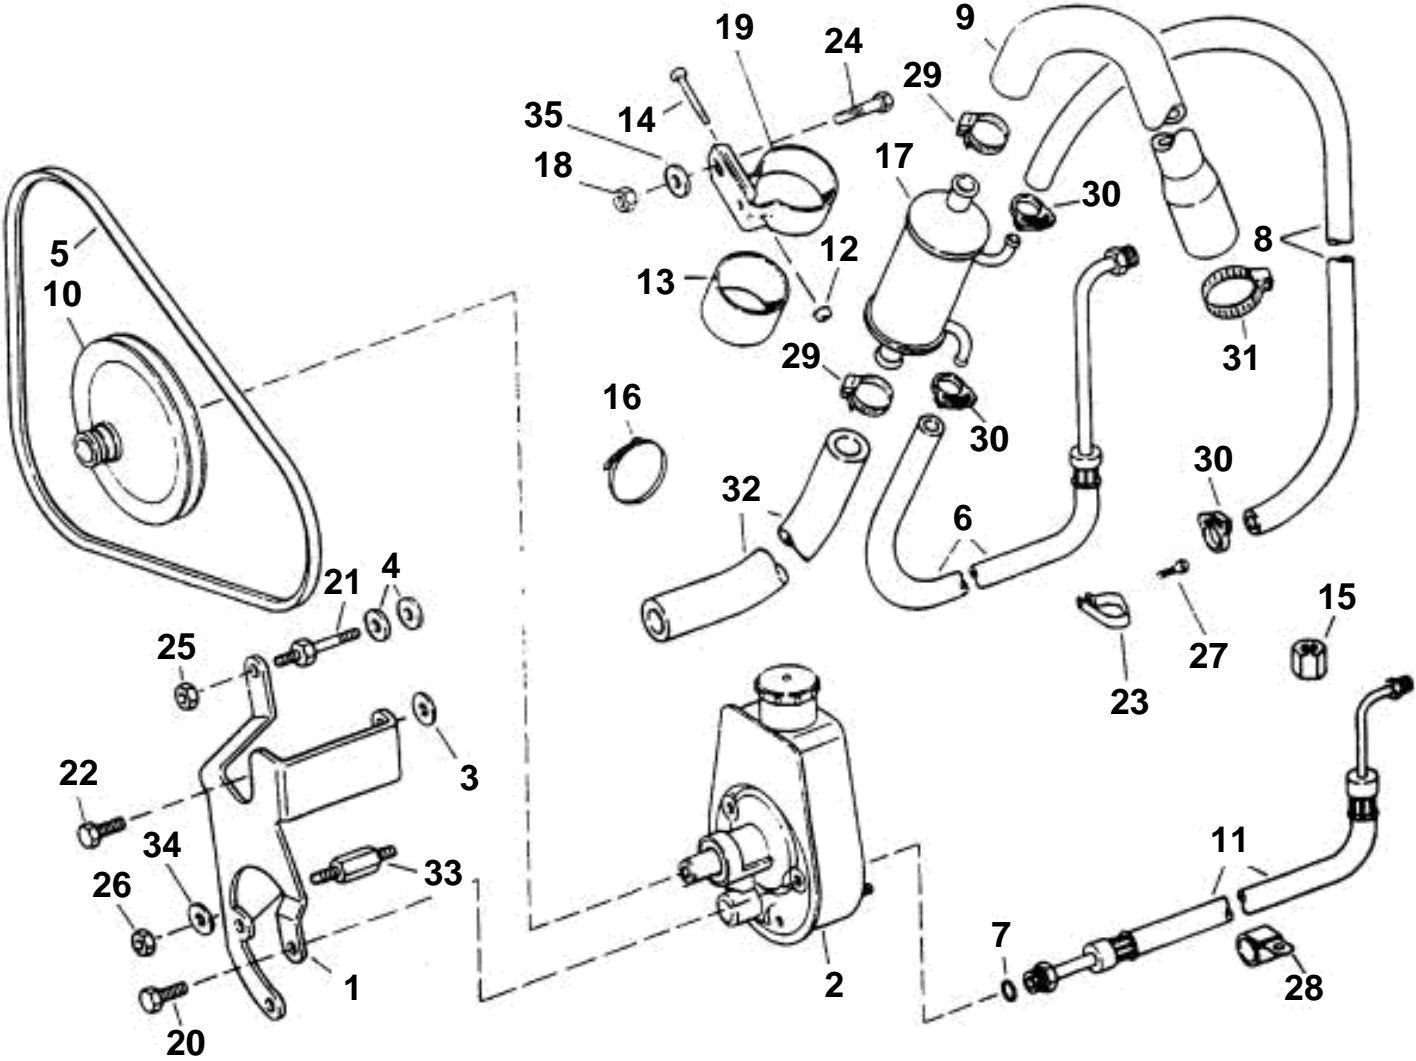

POWER STEERING PUMP

POWER STEERING PUMP

REF	PART NO.	QTY	DESCRIPTION	NOTES
1	3852512	1	Bracket, Power steering	
2	3850492	1	Power steering pump	
3	3852162	1	Washer, Bracket to cylinder head	
4	3852162	2	Washer, Stud to engine	
5	3852464	1	V-belt, Power steering	
6	3854056	1	Hose, Valve to cooler	
7	3852497	1	O-ring, Pressure hose to pump	
8	3852839	1	Hose, Cooler to pump, return, 5.7GL	
	3850644	1	Hose, Cooler to pump, return, 5.7Gi	
9	3852281	1	Hose, Gimbal to cooler	
10	3853804	1	Pulley, Steering pump	
11	3853918	1	Hose, Pump to cylinder, pressure, 5.7Gi	
12	3852079	1	Nut, Clamp	
13	3853236	1	Spacer, Oil cooler	
14	3852126	1	Screw, Clamp	
15	3853315	1	Fitting, Steering hoses	Dual installation mechanical steering models only
16	3852158	2	Lock strap, Pump hoses	
17	3852840	1	Oil cooler	
18	3852065	1	Nut, Oil cooler to housing, 5.7GL	
	3852123	1	Nut, Oil cooler bracket, 5.7GL	
	3852065	1	Nut, Oil cooler to flywheel hsg	
19	3852218	1	Clamp, Oil cooler	
20	3853405	3	Screw, Bracket to pump	
21	3852507	1	Stud, Bracket to water pump	
22	3853557	1	Screw, Bracket to cylinder head	
23	3852837	1	Clamp, Hoses to cylinder head	
24	3853826	1	Ignition cable, Cooler to flywheel hsg	
25	3853403	1	Nut, Stud, bracket to water pump	
26	3853403	1	Nut, Stud, bracket to engine	
27	3853557	1	Screw, Hose clamp to head	
28	3852490	1	Clamp, Hoses to front mount	
29	3853786	2	Clamp, Hose, oil cooler, 5.7GL.-	
	3852602	2	Clamp, Hose, oil cooler, 5.7Gi	
30	3852196	3	Clamp, Hose	
31	3853786	1	Clamp, Hose to gimbal hsg	
32	3850231	1	Hose, Cooler to water pump, 5.7GL	
	3850363	1	Hose, Cooler to thermostat, 5.7Gi	
33	3853402	1	Stud, Pump bracket to engine, 5.7GL	
	3853557	1	Screw, Pump bracket to cyl. head, 5.7Gi	
34	3852054	1	Washer, Bracket to stud	
35	3852058	1	Washer, Oil cooler clamp to reservoir, 5.7GL	