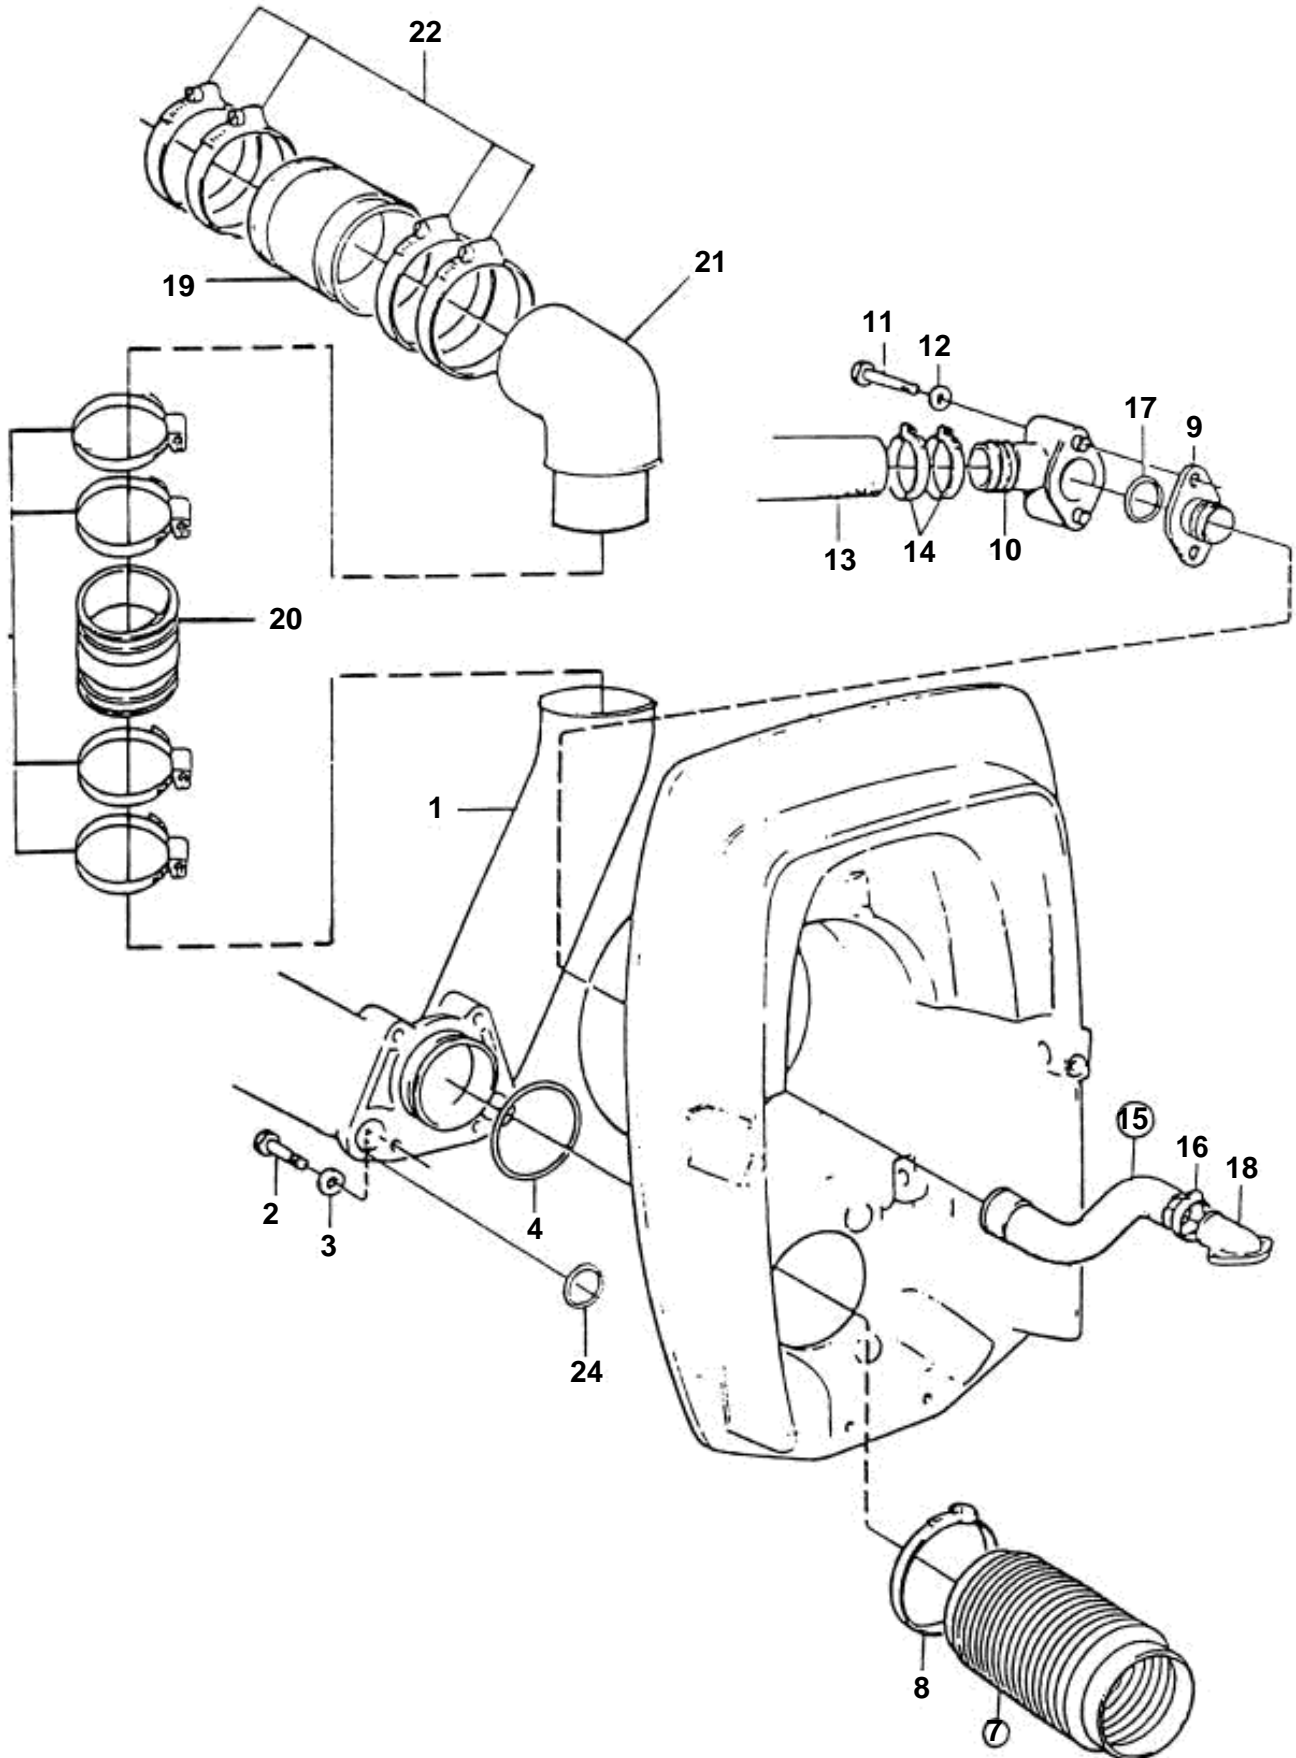

# DP - EXHAUST PIPE AND COOLING WATER PIPE

# DP - EXHAUST PIPE AND COOLING WATER PIPE

REF	PART NO.	QTY	DESCRIPTION	NOTES
1	3851000	1	Exhaust pipe	
2	970958	4	Screw	
3	960148	4	Washer	
4	925256	1	O-ring	
5	872048	2	Exhaust hose	
6	853012	8	Hose clamp	
7	876631	1	Bellows kit	
8	872531	2	Hose clamp	
9	872334	1	Nipple	
10	872336	1	Hose nipple	
11	955516	2	Screw	
12	955893	2	Washer	
13	3850283	1	Hose	Intake-sea water pump
14	961669	2	Hose clamp	
15	876632	1	Hose kit	
16	853548	1	· Hose clamp	
17	925064	1	· O-ring	
18		1	HOSE CONNECTION	See Intermediate Housing
19	3852696	2	Exhaust hose	
20	3852742	2	Exhaust hose	
21	3850214	2	Exhaust pipe	
22	3853860	8	Clamp	
23	3853791	8	Clamp	
24	925064	2	· O-ring	