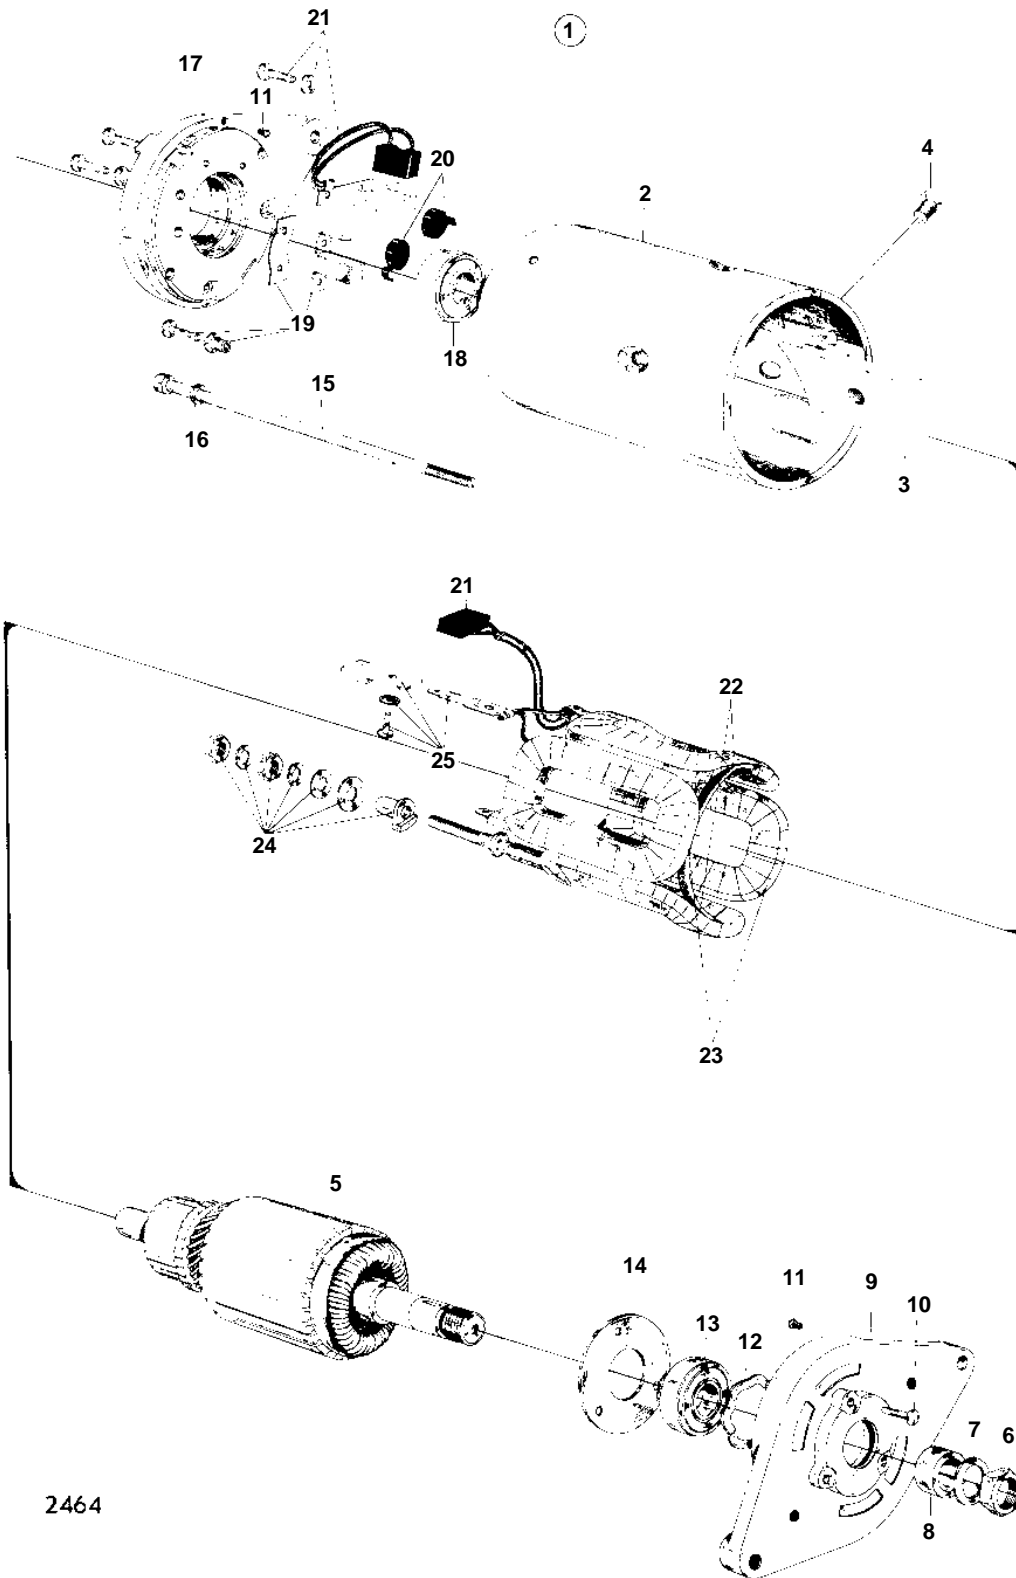

MB10A

2464

MB10A

REF	PART NO.	QTY	DESCRIPTION	NOTES
1		1	Starter alternator	REPL BY 834344
2		1	· HOUSING	
3		4	· POLE SHOE	
4		4	· Screw	
5		1	· Anchor	
6		1	· Nut	
7	941913	1	· Spring washer	
8		1	· Spacer ring	
9		1	· Bearing shield	
10		3	· Rivet	
11		2	· Guide pin	
12		1	· RESILIENT WASHER	REPLACED BY 834486.
13	181800	1	· Ball bearing	
14		1	· Washer	
15		2	· Bolt	
16	941906	2	· Spring washer	
17		1	· Bearing shield	
18		1	· Ball bearing	
19		1	· Carbon brush set	
20		2	· SPRING	REPLACED BY 834486.
21		1	· Carbon brush set	
22		1	· Field winding kit	
23		1	· Field winding kit	
24		1	· Connector kit	
25		1	· Connector kit	