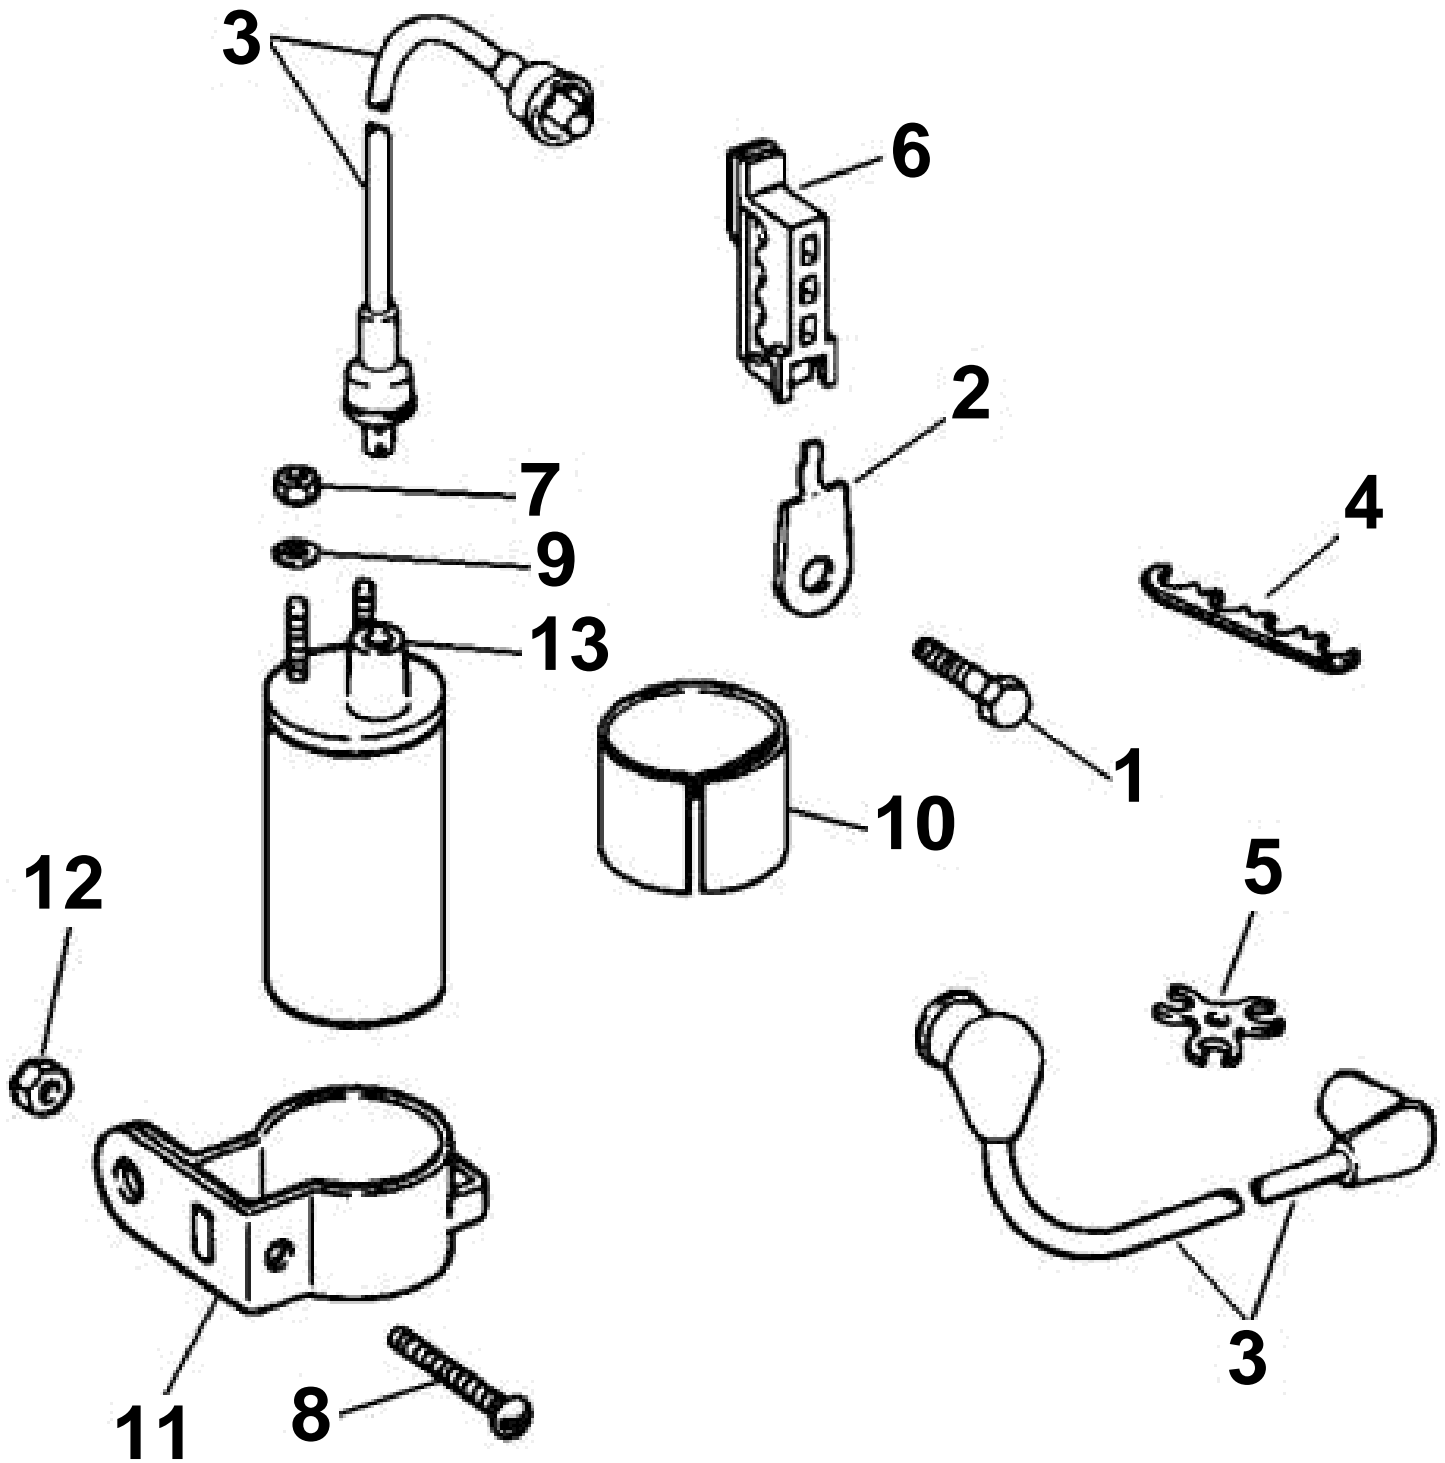

IGNITION COIL AND LEADS, GL/GS

IGNITION COIL AND LEADS, GL/GS

REF	PART NO.	QTY	DESCRIPTION	NOTES
1	3853557	1	Screw, Retainer, stbd, rear	
2	3856052	2	Bracket, Lead retainer	90° bendout; not shown
	3852162	1	Washer, Spacer, lead retainer bracket	Rear, stbd
3	3857166	1	Ignition cable kit	
4	3852491	2	· Retainer, 4-wire ignition leads	
5	3852492	2	· Retainer, 3-wire ignition leads	
6	3852619	3	Retainer, Ignition leads	Port & stbd
7	3852064	2	Nut, Coil terminal	
8	3852126	1	Screw, Ignition coil clamp	
9	3852001	2	Lock washer, Coil terminal	
10	3853236	1	Spacer, Ignition coil	
11	3852218	1	Clamp, Ignition coil to engine	
12	3852079	1	Nut, Coil clamp	
13	3852217	1	Ignition coil	