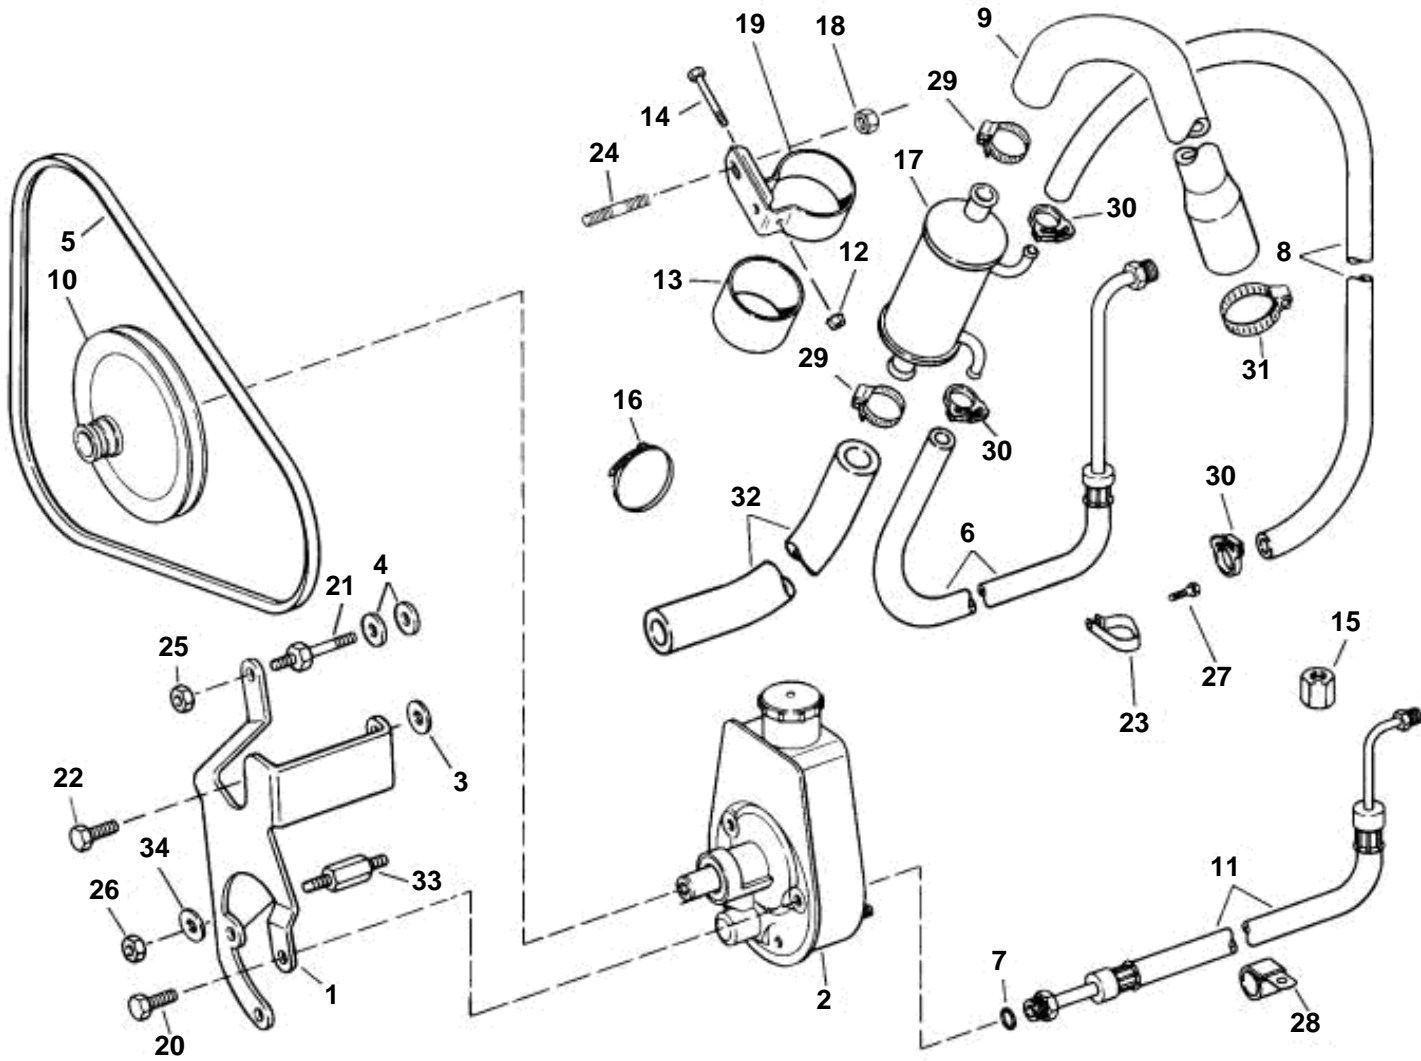

POWER STEERING PUMP

POWER STEERING PUMP

REF	PART NO.	QTY	DESCRIPTION	NOTES
1	3856871	1	Bracket, P/S pump to engine	
2	3850491	1	Power steering pump	
3	3852162	1	Washer, P/S pump bracket to cylinder head	
4	3852162	2	Washer, Stud, water/steering pump to engine	
5	3852464	1	V-belt, P/S pump	
6	3854056	1	Hose, Cylinder to oil cooler	GL/GS
	3854168	1	Hose, Cylinder to oil cooler	Gi
7	3852497	1	O-ring, Pressure hose to steering pump	
8	3852839	1	Hose, Oil cooler to steering pump	Return
9	3852281	1	Hose, Gimbal to cooler	SX, DP-S
	3850283	1	Hose, Gimbal to cooler	290 DP
	3856251	1	Hose, Gimbal to cooler	TBI VP
	3856252	1	Hose, Gimbal to cooler	TBI DP
	3853580	1	Hose, Reservoir to oil cooler	Gi
10	3853804	1	Pulley, P/S pump	
11	3853918	1	Hose, P/S pump to pressure valve	GL/GS
	3853967	1	Hose, P/S pump to pressure valve	Gi
12	3852079	1	Nut, Oil cooler & bracket assy	
13	3853236	1	Spacer, Oil cooler	
14	3852126	1	Screw, Oil cooler & bracket assy	
15	3853315	1	Fitting, P/S hoses	
16	3852158	2	Lock strap, Pump hoses	
17	3851921	1	Oil cooler	
18	3852065	1	Nut, Oil cooler assy to flywheel hsg	
19	3852218	1	Clamp, Engine oil cooler, power steering	
20	3853405	3	Screw, Steering pump bracket	
21	3852507	1	Stud, Bracket to water pump	
22	3853557	1	Screw, Bracket to cylinder head	
23	3852837	1	Clamp, P/S hoses to head	Port, rear
24	3853326	1	Screw, Cooler to flywheel hsg	
26	3853403	2	Nut, Stud, P/S pump bracket	
27	3853557	1	Screw, Hoses to head	Port, rear
28	3852490	1	Clamp, Hoses to front mount	
29	3852602	2	Clamp, Hose, oil cooler, water	Not for PJX
30	3852196	2	Clamp, Hose, P/S pump to oil cooler	Return
	3852196	1	Clamp, Hose, P/S cylinder to oil cooler	Return
31	3853786	1	Clamp, Hose, water to gimbal hsg	SX
	3850422	1	Clamp, Hose, water to gimbal hsg	DP
32	3852282	1	Hose, Cooler to pump	GL/GS
	3854770	1	Hose, Oil cooler to thermostat hsg	Gi
33	3856973	1	Stud, P/S pump bracket to engine	
34	3852054	1	Washer, Bracket to stud	
	3852177	1	Nut, P/S cooler clamp to reservoir	Gi; Not shown
	3852058	1	Washer, Oil cooler clamp to reservoir	Gi; Not shown
	3853325	1	Screw, P/S cooler to bracket	TBI DP; not shown
	3856217	1	Bracket, P/S cooler to reservoir	Gi; Not shown
	3852058	1	Washer, Cooler to bracket	Gi DP; not shown