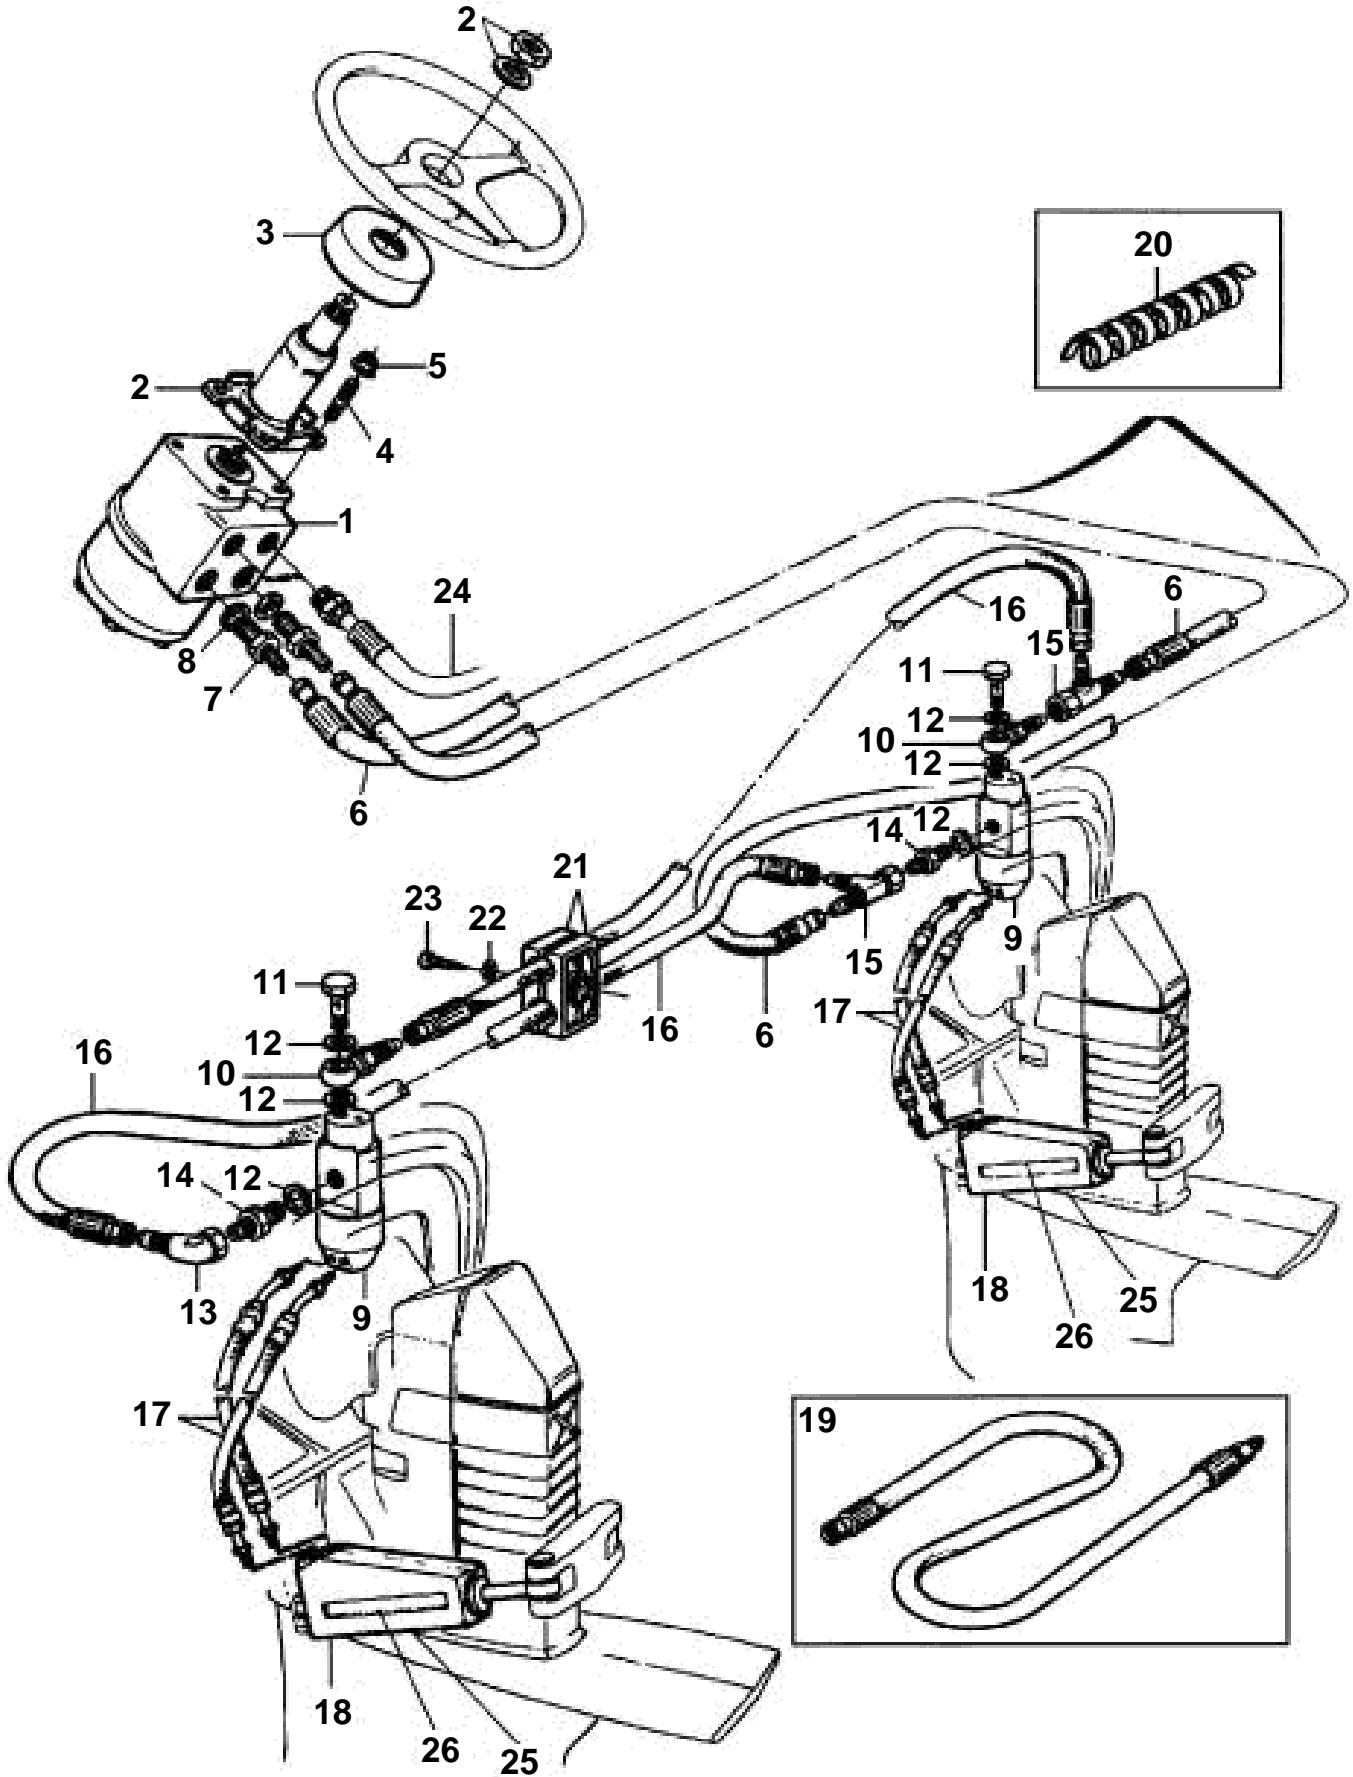

# DPX-STEERING & STEERING CYLINDERS (TWIN INSTALLATION)

# DPX-STEERING & STEERING CYLINDERS (TWIN INSTALLATION)

REF	PART NO.	QTY	DESCRIPTION	NOTES
1	872156		Control unit	
2	872157		Retainer	
3	873357		Cover	
4	924085	4	Stud	
5	971095	4	Nut	
6	872158	2	Hose	
7	873340	2	Nipple	
8	873341	2	Washer	
9	872956	2	Grommet	
10	873325	2	Banjo nipple	
11	873326	2	Hollow screw	
12	873327	6	Washer	
13	873328	2	Elbow nipple	
14	873329	2	Nipple	
15	873330	2	T-nipple	
16	872166	2	Hose	
17	872593	8	Hose	
18	873231	4	Steering cylinder	Mounted on the intermediate housing of the DPX drive unit.
19	872169	1	Hydraulic hose	
20	873331	1	Coil	
21	873335	3	Clamp	
22	873337	3	Washer	
23	873339	3	Screw	
24	872158	2	Hose	
25	872793	2	Zinc anode kit	
26	872965	2	Decal, Steering cylinder	