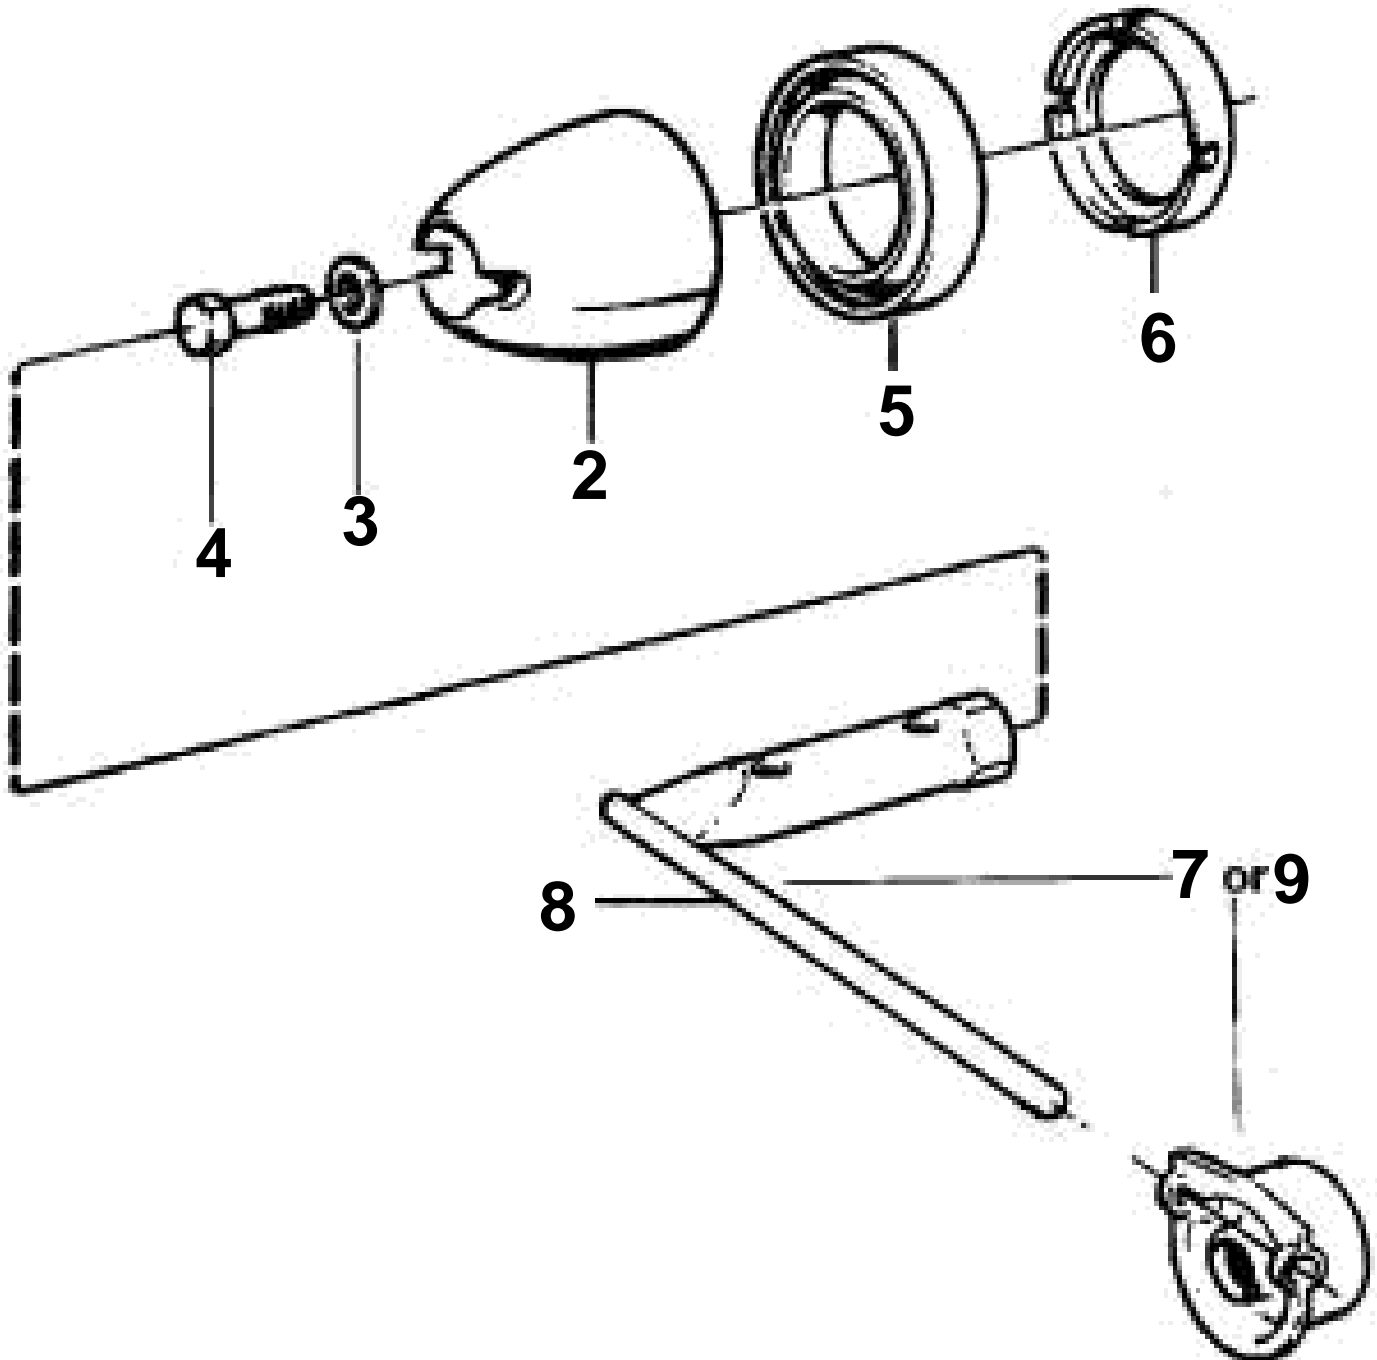

1

DP, DPX-PROPELLER CONE KIT TOOL, CONE TIGHTENING

REF	PART NO.	QTY	DESCRIPTION	NOTES
1	872549	1	Propeller cone kit	
2		1	· PROPELLER CONE	
3	943194	1	· Washer	
4	872546	1	· Lock screw	
5	853676	1	· Spacer ring	For diesel engine with duoprop drive unit.
6	854294	1	· Plastic washer	
7	873058	1	Tool kit	
8	872773	1	· Tool kit	
	872773	1	· Tool kit	
9	885195	1	Tool kit	