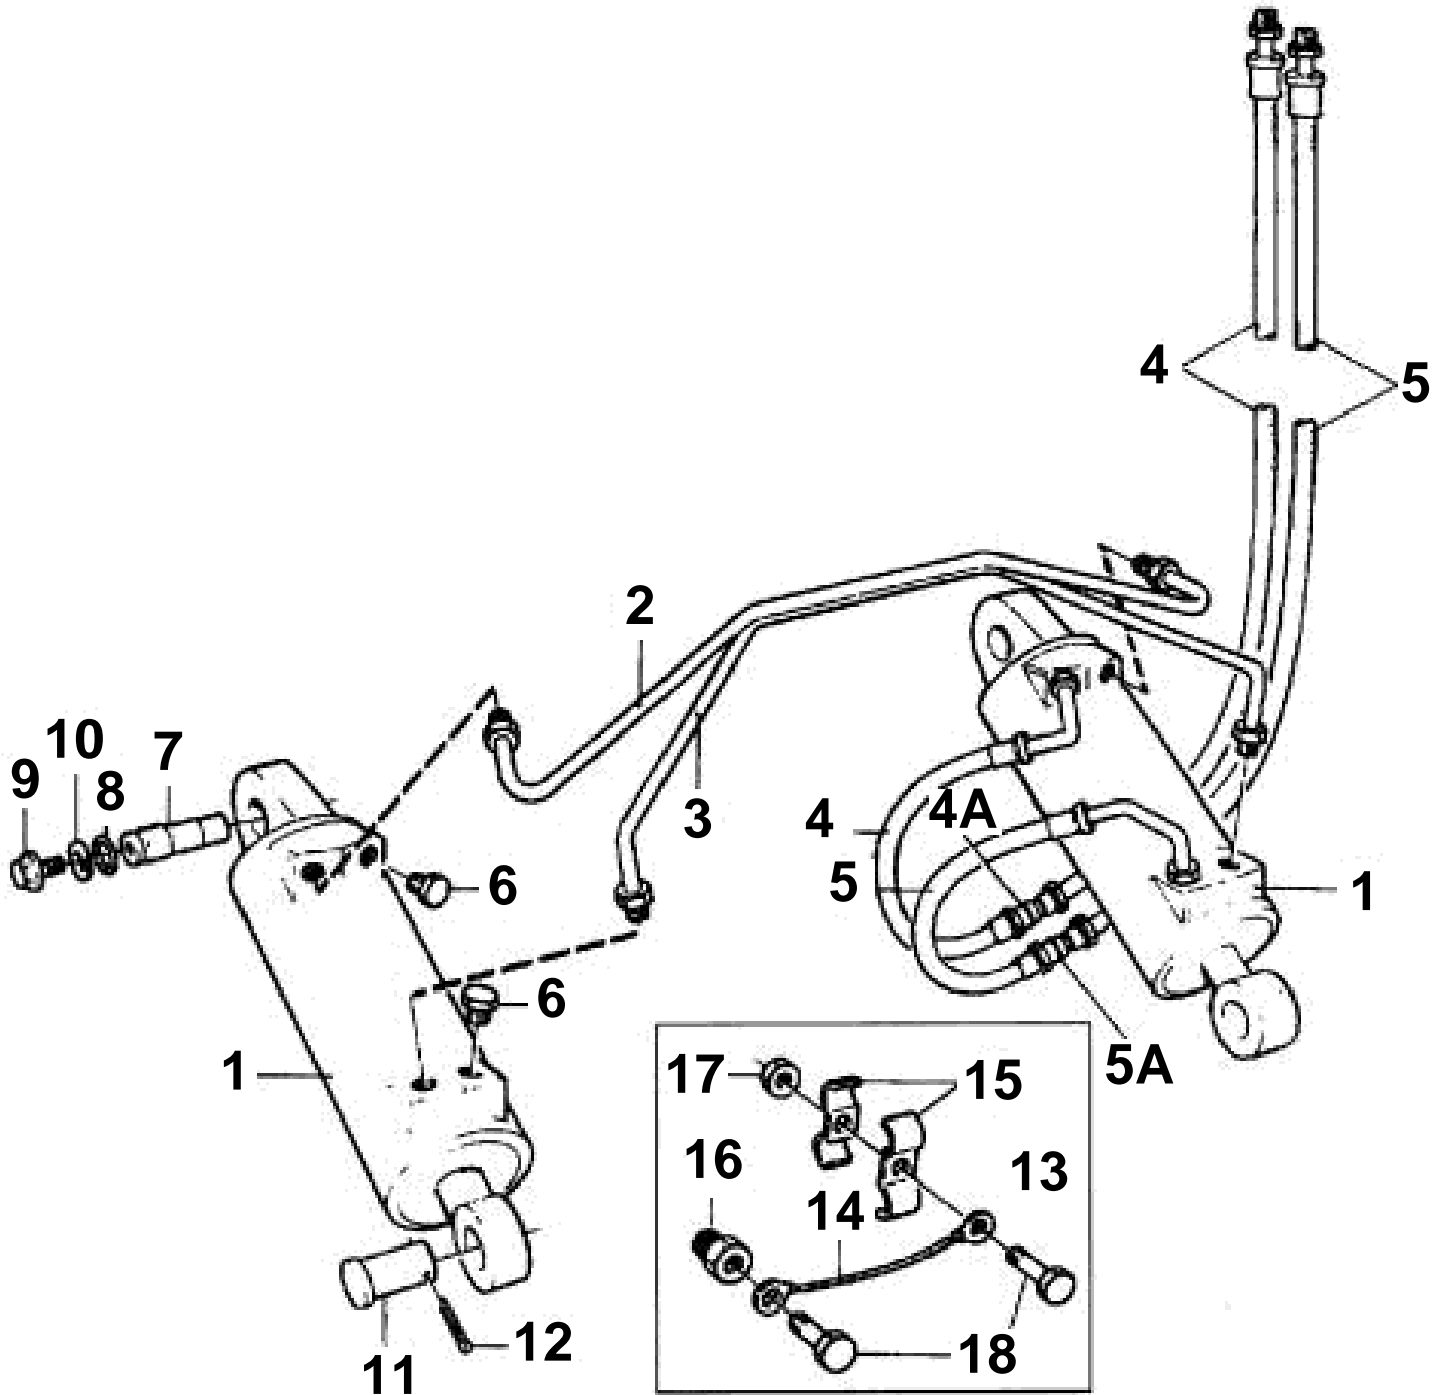

DP, DPX-HYDRAULIC CYLINDERS & GROUND CABLE KIT

DP, DPX-HYDRAULIC CYLINDERS & GROUND CABLE KIT

REF	PART NO.	QTY	DESCRIPTION
1	872837	2	Hydraulic cylinder
2	854696	1	Tube
3	854697	1	Tube
4	873228	1	Hydraulic hose
4a	960214	1	• O-ring
5	873229	1	Hydraulic hose
5a	960214	1	• O-ring
6	852879	2	Plug
7	872382	2	Pin
8	925053	2	O-ring
9	853060	2	Flange screw
	853060	2	Flange screw
10	853059	2	Washer
11	872126	2	Clevis pin
12	967707	2	Cotter pin
13	854625	1	Ground cable
14		1	• GROUND CABLE
15	854628	2	• Clamp
16	872207	1	• Nipple
17	944456	1	• Nut
18	963545	2	• Screw