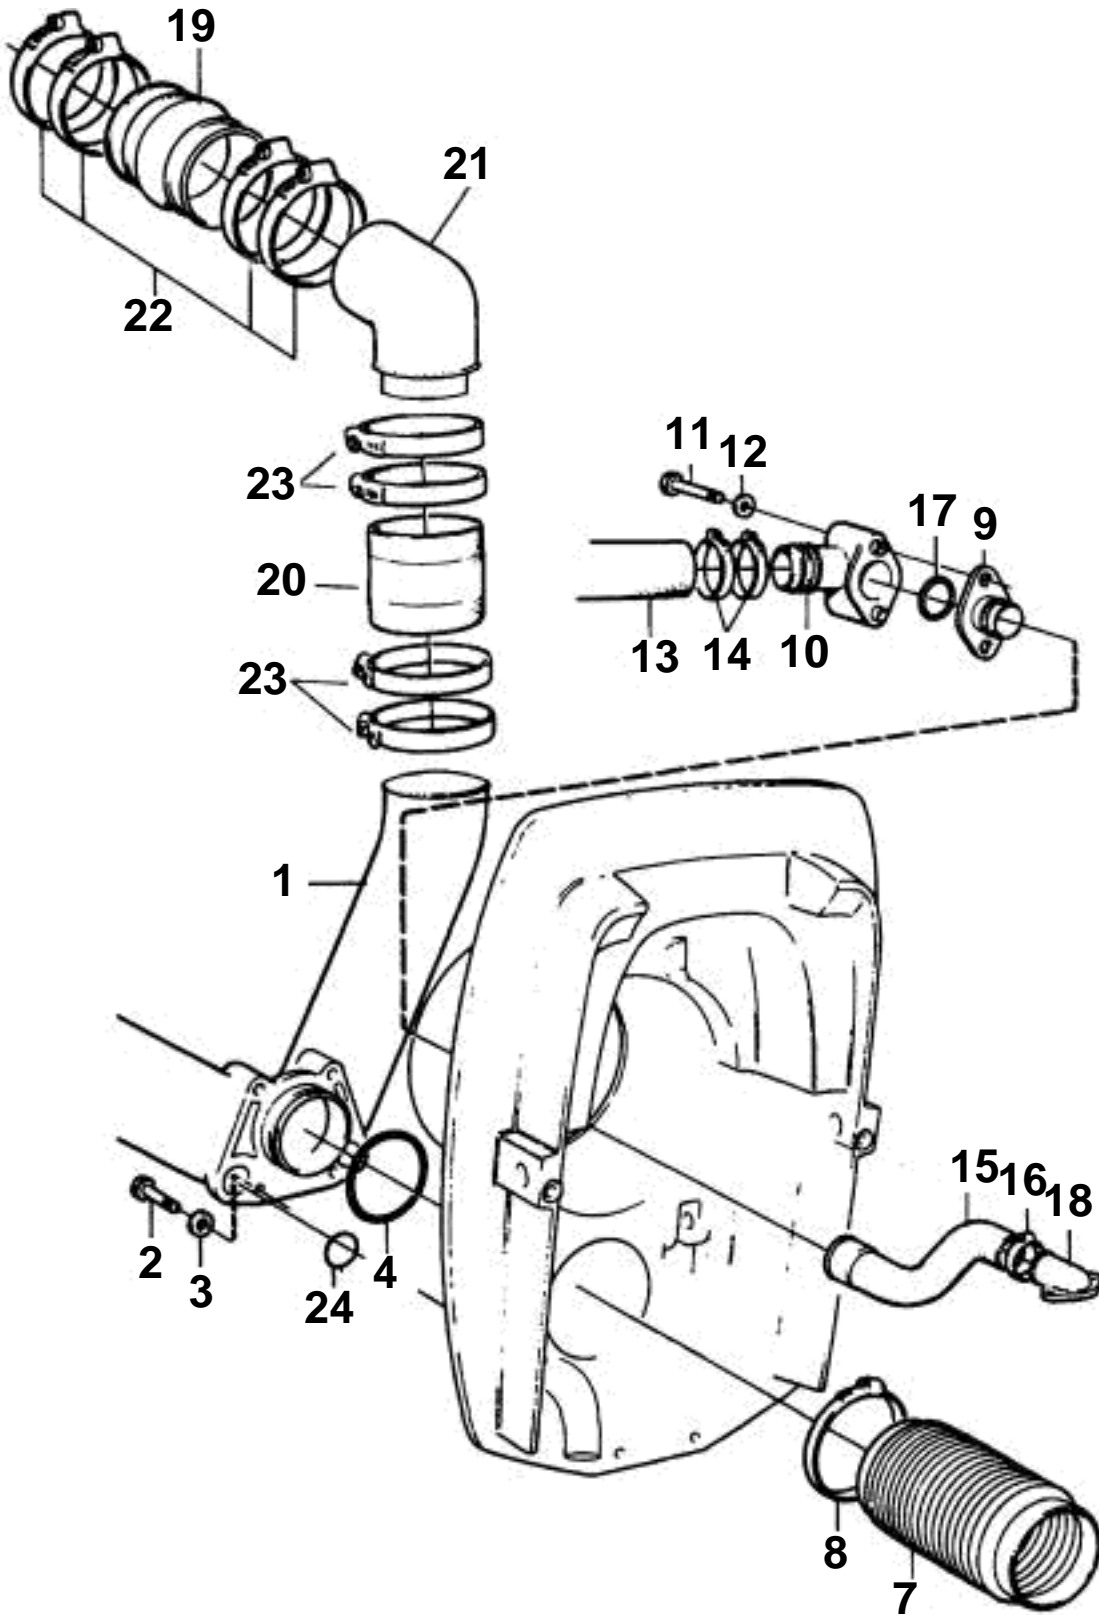

DP, DPX-EXHAUST PIPE & COOLING WATER PIPE

DP, DPX-EXHAUST PIPE & COOLING WATER PIPE

REF	PART NO.	QTY	DESCRIPTION	NOTES
1	3851000	1	Exhaust pipe	
2	970958	4	Screw	
3	960148	4	Washer	
4	925256	1	O-ring	
7	876631	1	Bellows kit	
8	872531	2	Hose clamp	
9	872334	1	Nipple	
10	872338	1	Hose nipple, 7.4, 8.2 GL	
11	955516	2	Screw	
12	955893	2	Washer	
13	3850286	1	Hose, 7.4 GL	Intake-sea water pump
14	961669	2	Hose clamp	
15	876632	1	Hose kit	
16	853548	1	· Hose clamp	
17	925064	1	· O-ring	
18	872752	1	Hose connection	
19	3852696	2	Exhaust hose	
20	3852742	2	Exhaust hose	
21	3850215	2	Exhaust pipe, 8.2)	
22	3853860	8	Clamp	
23	3853791	8	Clamp	
24	925064	2	· O-ring	