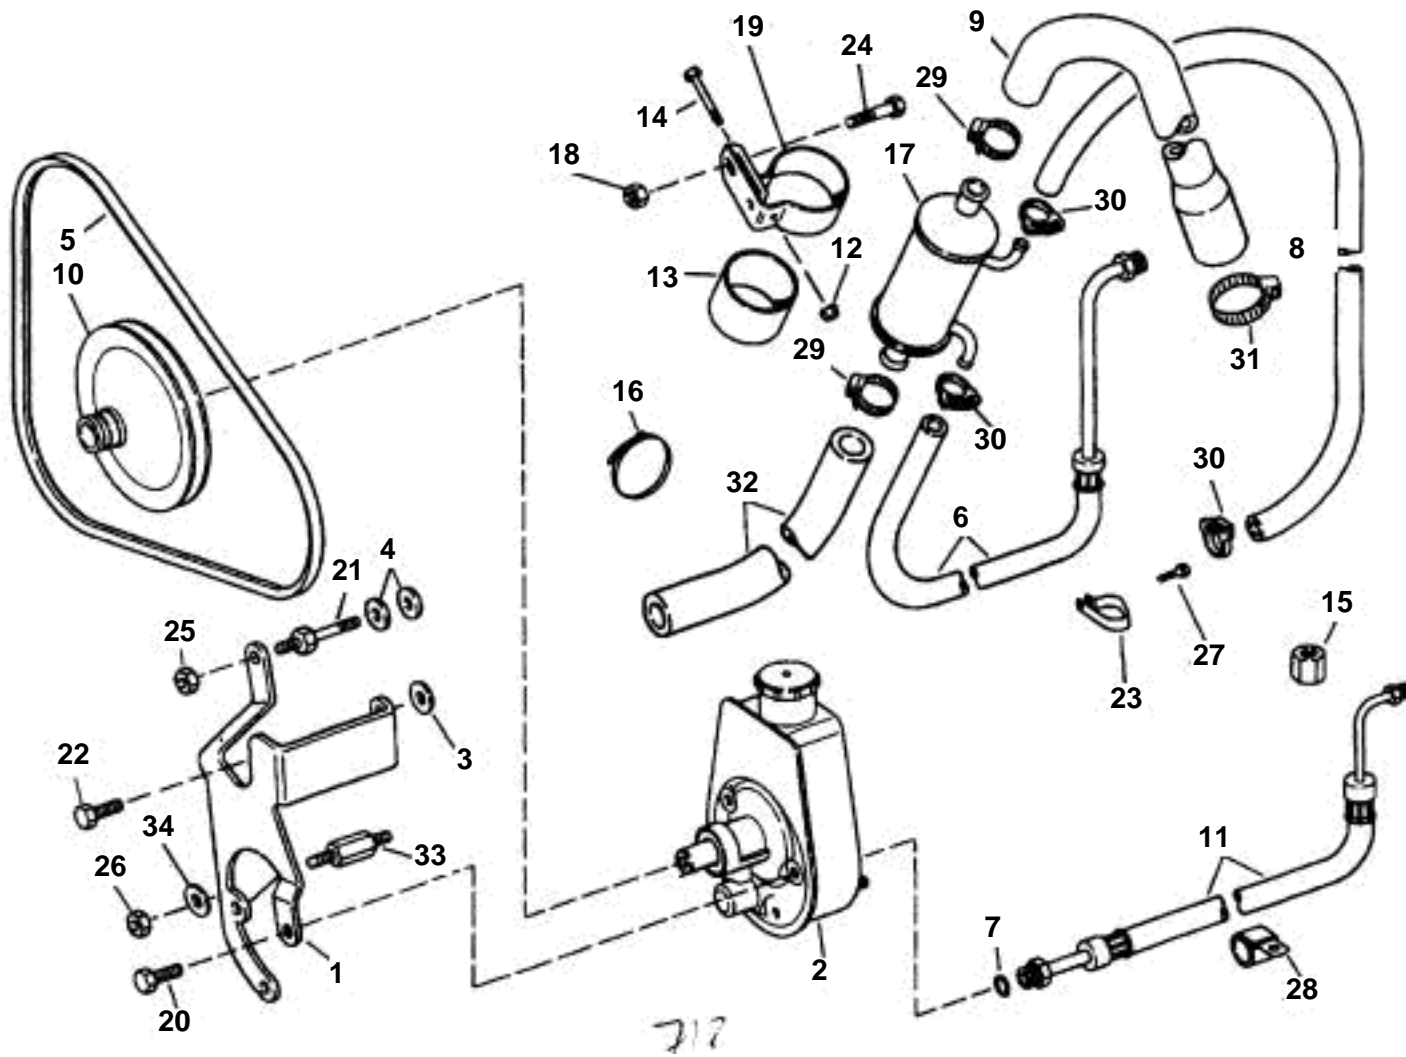

POWER STEERING PUMP

POWER STEERING PUMP

REF	PART NO.	QTY	DESCRIPTION
1	3852512	1	Bracket, Power steering
2	3850491	1	Power steering pump
3	3852162	1	Washer, Bracket to cylinder head
4	3852162	2	Washer, Stud to engine
5	3852464	1	V-belt, Power steering
6	3854056	1	Hose, Valve to cooler, GL/GS
	3854168	1	Hose, Cylinder to cooler, Gi
7	3852497	1	O-ring, Pressure hose to pump
8	3852839	1	Hose, Cooler to pump, return
9	3852281	1	Hose, Gimbal to cooler, SX
	3850283	1	Hose, Gimbal to cooler, DP
	3853850	1	Coolant pump, Reservoir to cooler, Gi
10	3853804	1	Pulley, Steering pump
11	3853918	1	Hose, Pump to valve, pressure
	3853967	1	Hose, Pump to valve, pressure, Gi
12	3852079	1	Nut, Clamp
13	3853236	1	Spacer, Oil cooler
14	3852126	1	Screw, Clamp
15	3853315	1	Fitting, Steering hoses'
16	3852158	2	Lock strap, Pump hoses
17	3852840	1	Oil cooler
18	3852065	1	Nut, Oil cooler
19	3852218	1	Clamp, Oil cooler
20	3853405	3	Screw, Bracket to pump
21	3852507	1	Stud, Bracket to water pump
22	3853557	1	Screw, Bracket to cylinder head
23	3852837	1	Clamp, Hoses to cylinder head
24	3853326	1	Screw, Cooler to flywheel hsg
25	3853403	1	Nut, Stud, bracket to water pump
26	3853403	1	Nut, Stud, bracket to engine
27	3853557	1	Screw, Hose clamp to head
28	3852490	1	Clamp, Hoses to front mount
29	3852602	2	Clamp, Hose, oil cooler
30	3852196	3	Clamp, Hose
31	3853786	1	Clamp, Hose to gimbal hsg, SX
	3850422	1	Clamp, Hose to gimbal hsg, DP
32	3852282	1	Hose, Cooler to pump, GL/GS
	3854770	1	Hose, Cooler to thermostat hsg., Gi
33	3853402	1	Stud, Bracket to engine
34	3852054	1	Washer, Bracket to stud
	3852177	1	Nut, Cooler clamp, Gi
	3852058	1	Washer, Cooler clamp , Gi