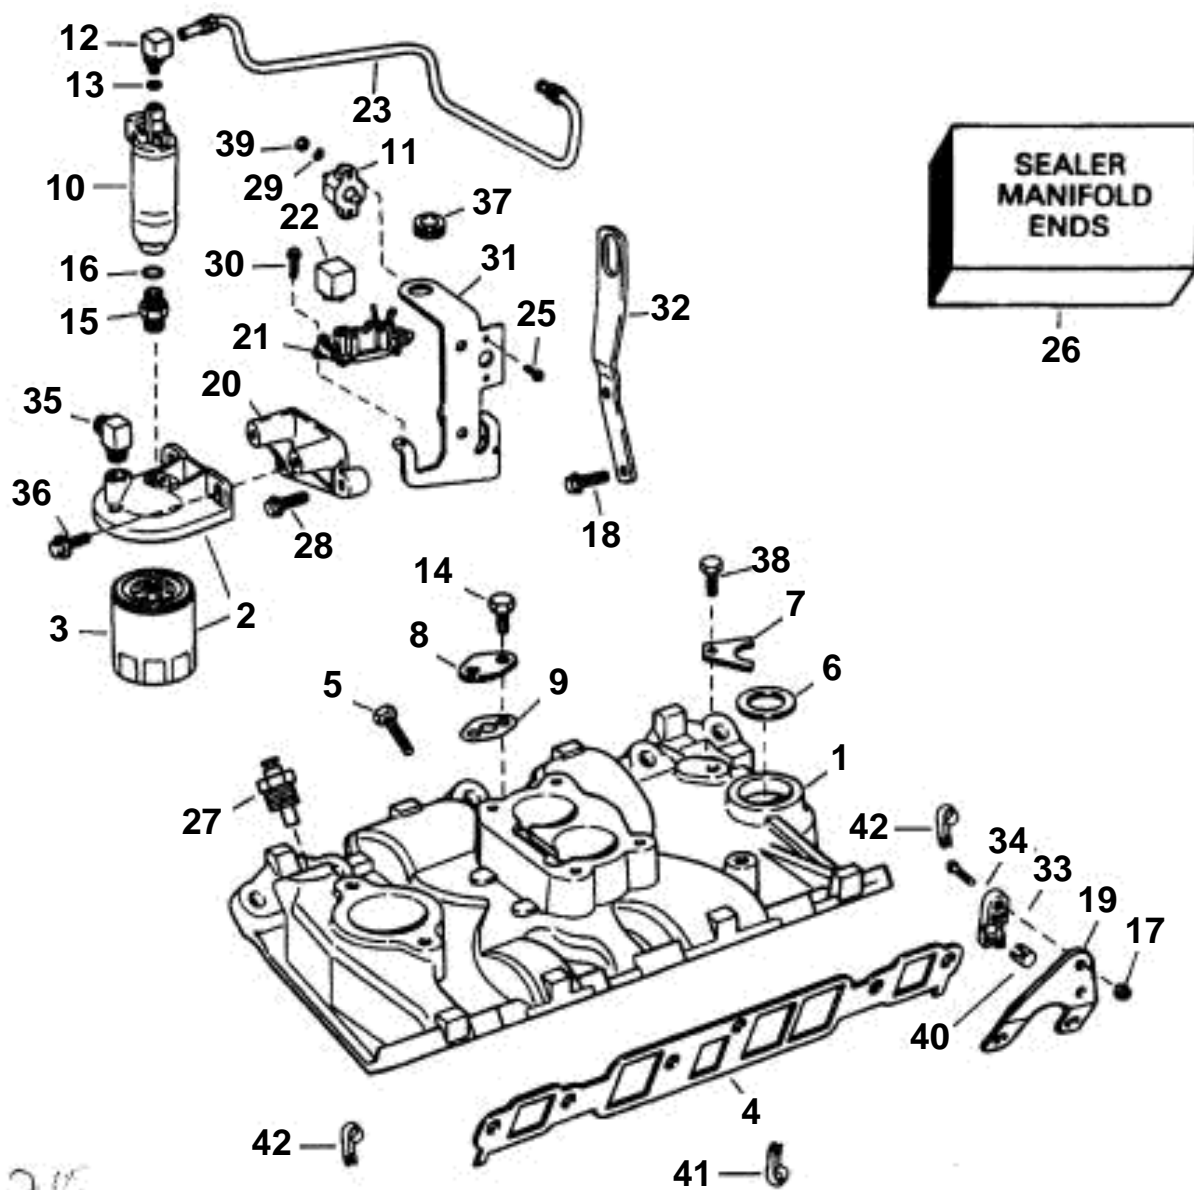

FUEL PUMP & INTAKE MANIFOLD- GL, GS

FUEL PUMP & INTAKE MANIFOLD- GL, GS

REF	PART NO.	QTY	DESCRIPTION
1	3850380	1	Inlet pipe, 4.3 GL, 2V
	3850381	1	Inlet pipe, 4.3 GS, 4V
2	3850861	1	Cover
3	3851218	1	· Fuel filter
4	3850379	1	Gasket kit, Manifold
5	3853196	12	Screw, Manifold to head
	3852580	4	Screw, Manifold to head
6	3852109	1	Gasket, Distributor
7	3852108	1	Clamp, Distributor
8	3853644	1	Cover
9	3850378	1	Gasket, Plate
10	3854620	1	Fuel pump
11	3854238	1	Fuse, Fuel pump
12	3853545	1	Fitting, Fuel pump to fuel line
13	3850820	1	· O-ring, Fitting
14	3853167	1	Screw, Plate
15	3853493	1	Fitting, Filter outlet to pump
16	3850819	1	· O-ring, Fitting
17	3852118	1	Nut, Anchor block
18	3853557	1	Screw, Lift bracket
19	3850221	1	Bracket, Throttle cable
20	3853310	1	Bracket, Fuel filter
21	3852210	1	Bracket, Relay
22	3850403	1	Relay
23	3854122	1	Fuel pipe, Fuel pump to carb (GL)
	3854123	1	Fuel pipe, Fuel pump to carb (GS)
25	3853620	2	Screw, Circuit breaker
26	3853169	X	Sealant, Manifold ends
27	3852029	1	Sender, Water temp
	872070		Temperature sensor, Water temp.,
28	3853326	2	Screw, Fuel filter bracket
29	3852001	2	Lock washer, Circuit breaker
30	3852208	2	Screw, Relay & cable to bracket
31	3853544	1	Bracket, Fuel filter & pump
32	3853311	1	Bracket, Lift
33	3850266	1	Anchorage
34	3852048	1	Screw, Throttle anchor
35	3852013	1	Riser, Fuel inlet
36	3853266	2	Screw, Filter to bracket
37	3852481	1	Grommet, Fuel pump
38	3853325	1	Screw, Distributor clamp
39	3852064	2	Nut, Circuit breaker
40	3850941	2	Adapter, Throttle cable
41	3852434	1	Clamp, Engine cable
42	3852092	2	Clamp, Engine cable