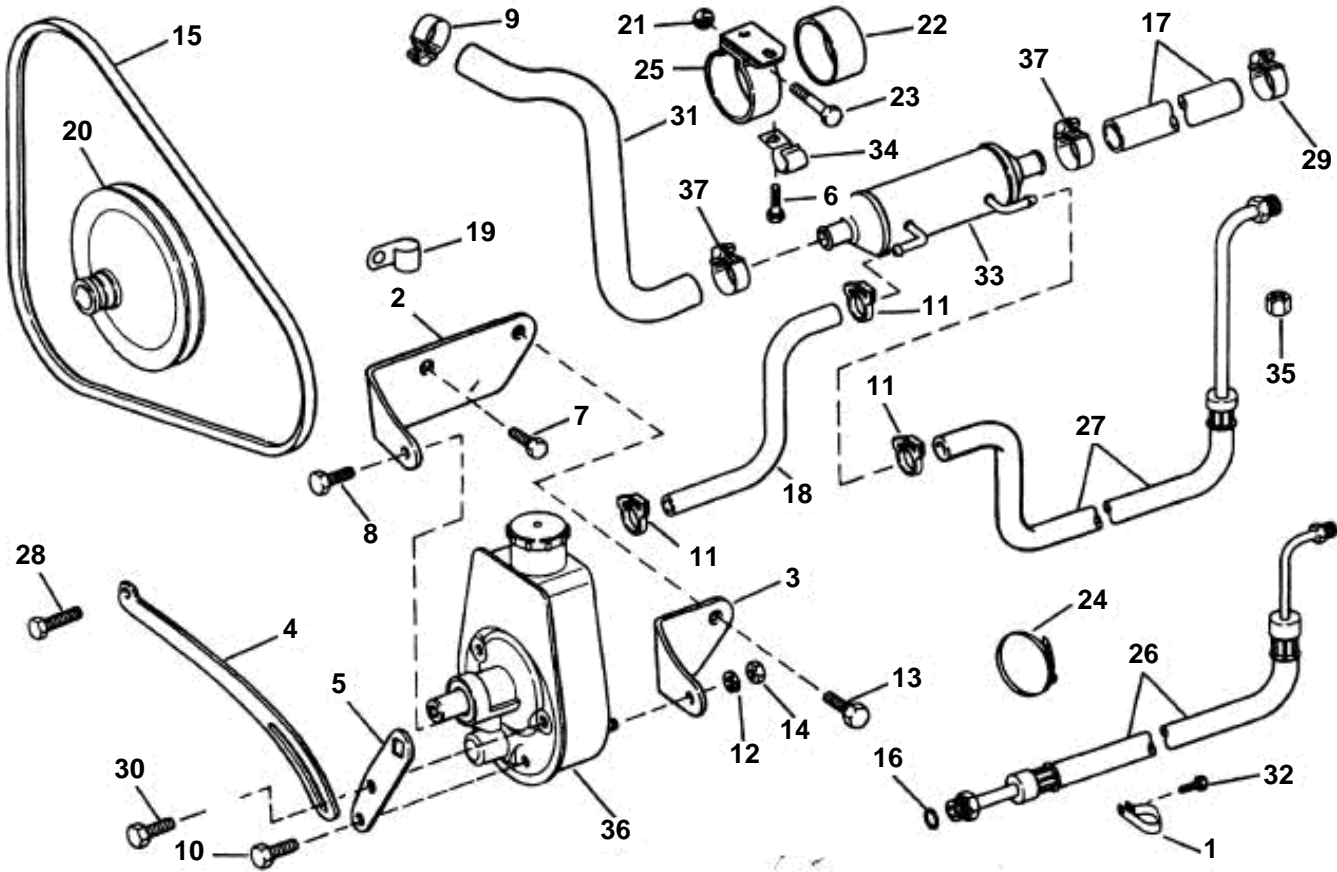

POWER STEERING PUMP

POWER STEERING PUMP

REF	PART NO.	QTY	DESCRIPTION
1	3852837	1	Clamp, Power steering hoses
2	3852500	1	Bracket, Steering pump, front
3	3852501	1	Bracket, Steering pump, rear
4	3853328	1	Brace, Steering pump
5	3853327	1	Bracket, Adjustment
6	3853557	1	Screw, Bracket to manifold
7	3853557	1	Screw, Bracket to engine, front
8	3853405	1	Screw, Bracket to pump, front
9	3850422	1	Clamp, Water pump inlet
10	3853405	1	Screw, Adjustment bracket
11	3852196	3	Clamp, Oil hoses
12	3852496	2	Washer, Bracket to pump
13	3853266	1	Screw, Bracket to engine, rear
14	3852498	1	Nut, Pump to bracket, rear
15	3853331	1	V-belt, Power steering pump
16	3852497	1	O-ring, Pressure hose
17	3852305	1	Hose, Gimbal to oil cooler
18	3852574	1	Hose, Cooler to pump, return
19	3852457	1	Clamp, Hose to exhaust manifold
20	3853804	1	Pulley, Steering pump
21	3852079	1	Nut, Clamp
22	3853236	1	Spacer, Oil cooler
23	3852126	1	Screw, Clamp
24	3852423	1	Cable clamp, Steering hoses
25	3852218	1	Clamp, Oil cooler
26	3853809	1	Hose, Pump to valve, pressure
27	3853810	1	Hose, Valve to oil cooler, return
28	3853399	1	Screw, Brace to bracket
29	3853786	1	Clamp, Water hose to gimbal
30	3853406	1	Screw, Brace to pump
31	3852306	1	Hose, Cooler to water pump
32	3853557	1	Screw, Clamp to flywheel housing
33	3852840	1	Oil cooler
34	3852092	1	Clamp, Engine cable
35	3853315	1	Fitting
36	3850491	1	Power steering pump
37	3853786	2	Clamp, Oil cooler