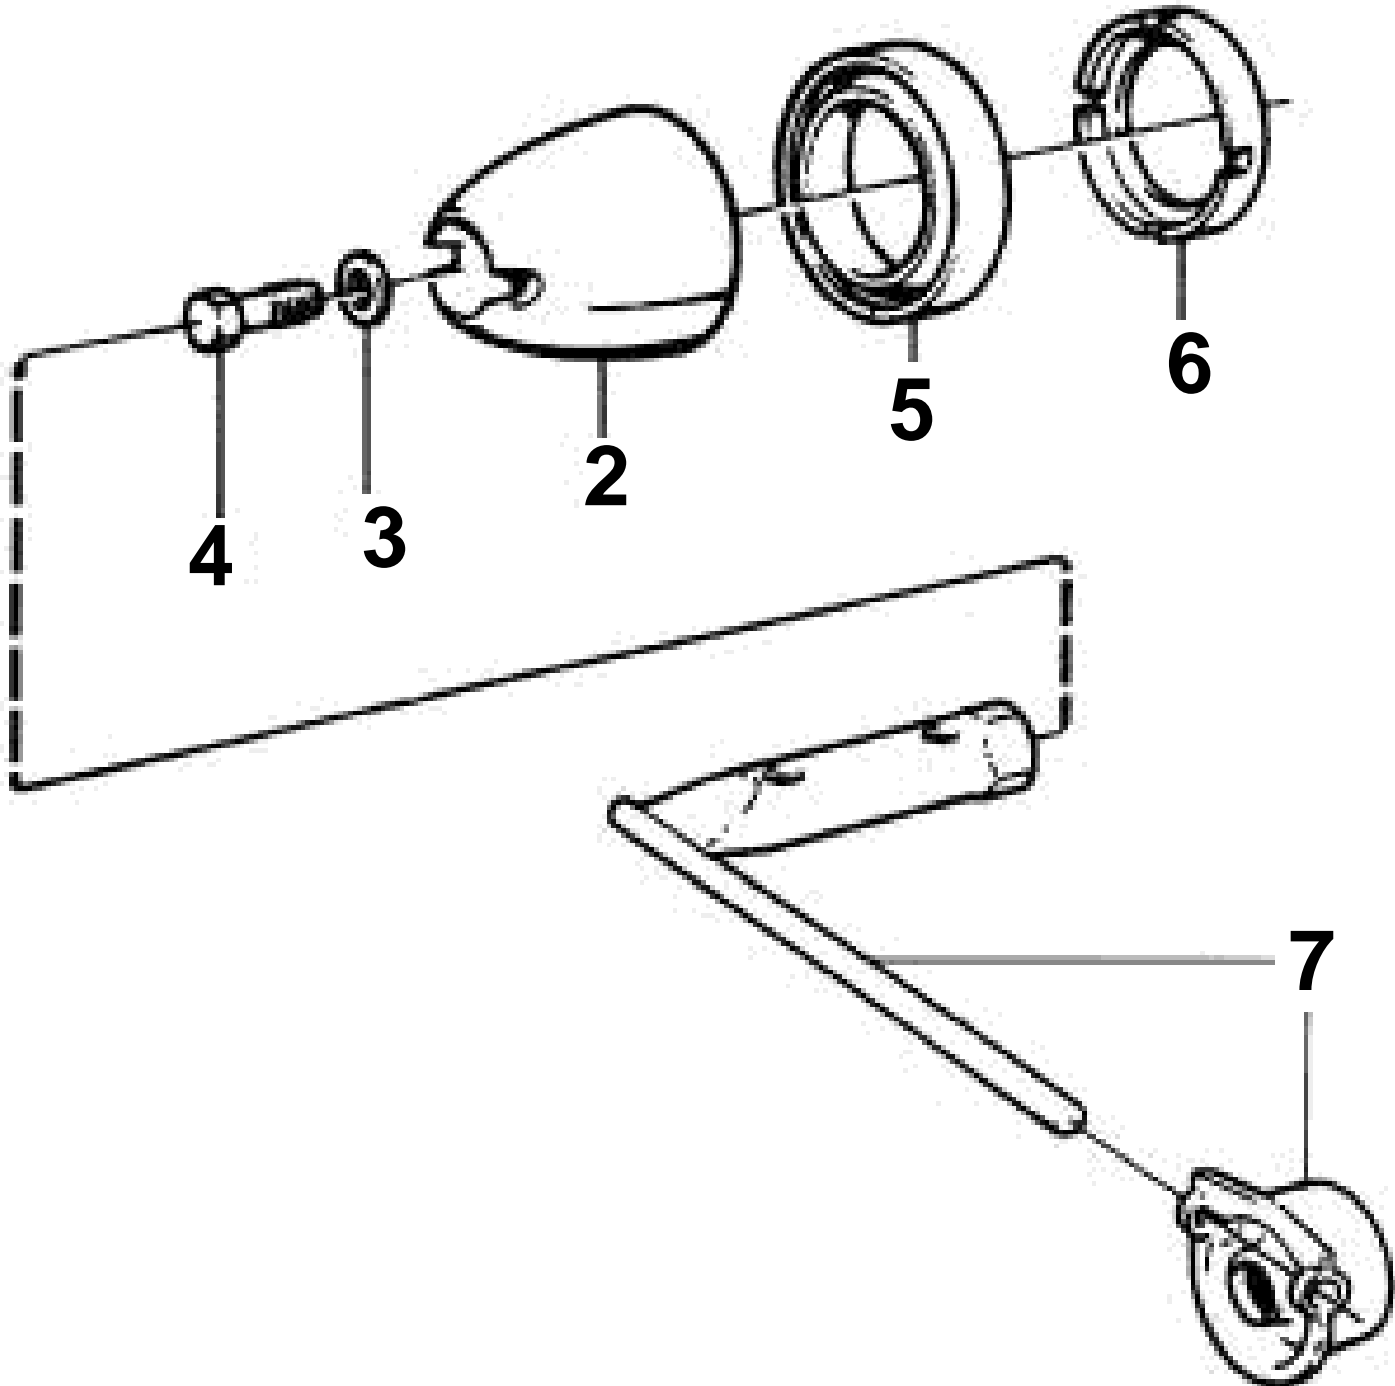

1

DP - PROPELLER CONE KIT TOOL, CONE TIGHTENING

REF	PART NO.	QTY	DESCRIPTION	NOTES
1	872549	1	Propeller cone kit	
2		1	· PROPELLER CONE	
3	943194	1	· Washer	
4	872546	1	· Lock screw	
5	853676	1	· Spacer ring	For diesel engine with duoprop drive unit.
6	854294	1	· Plastic washer	
7	873058	1	Tool kit	